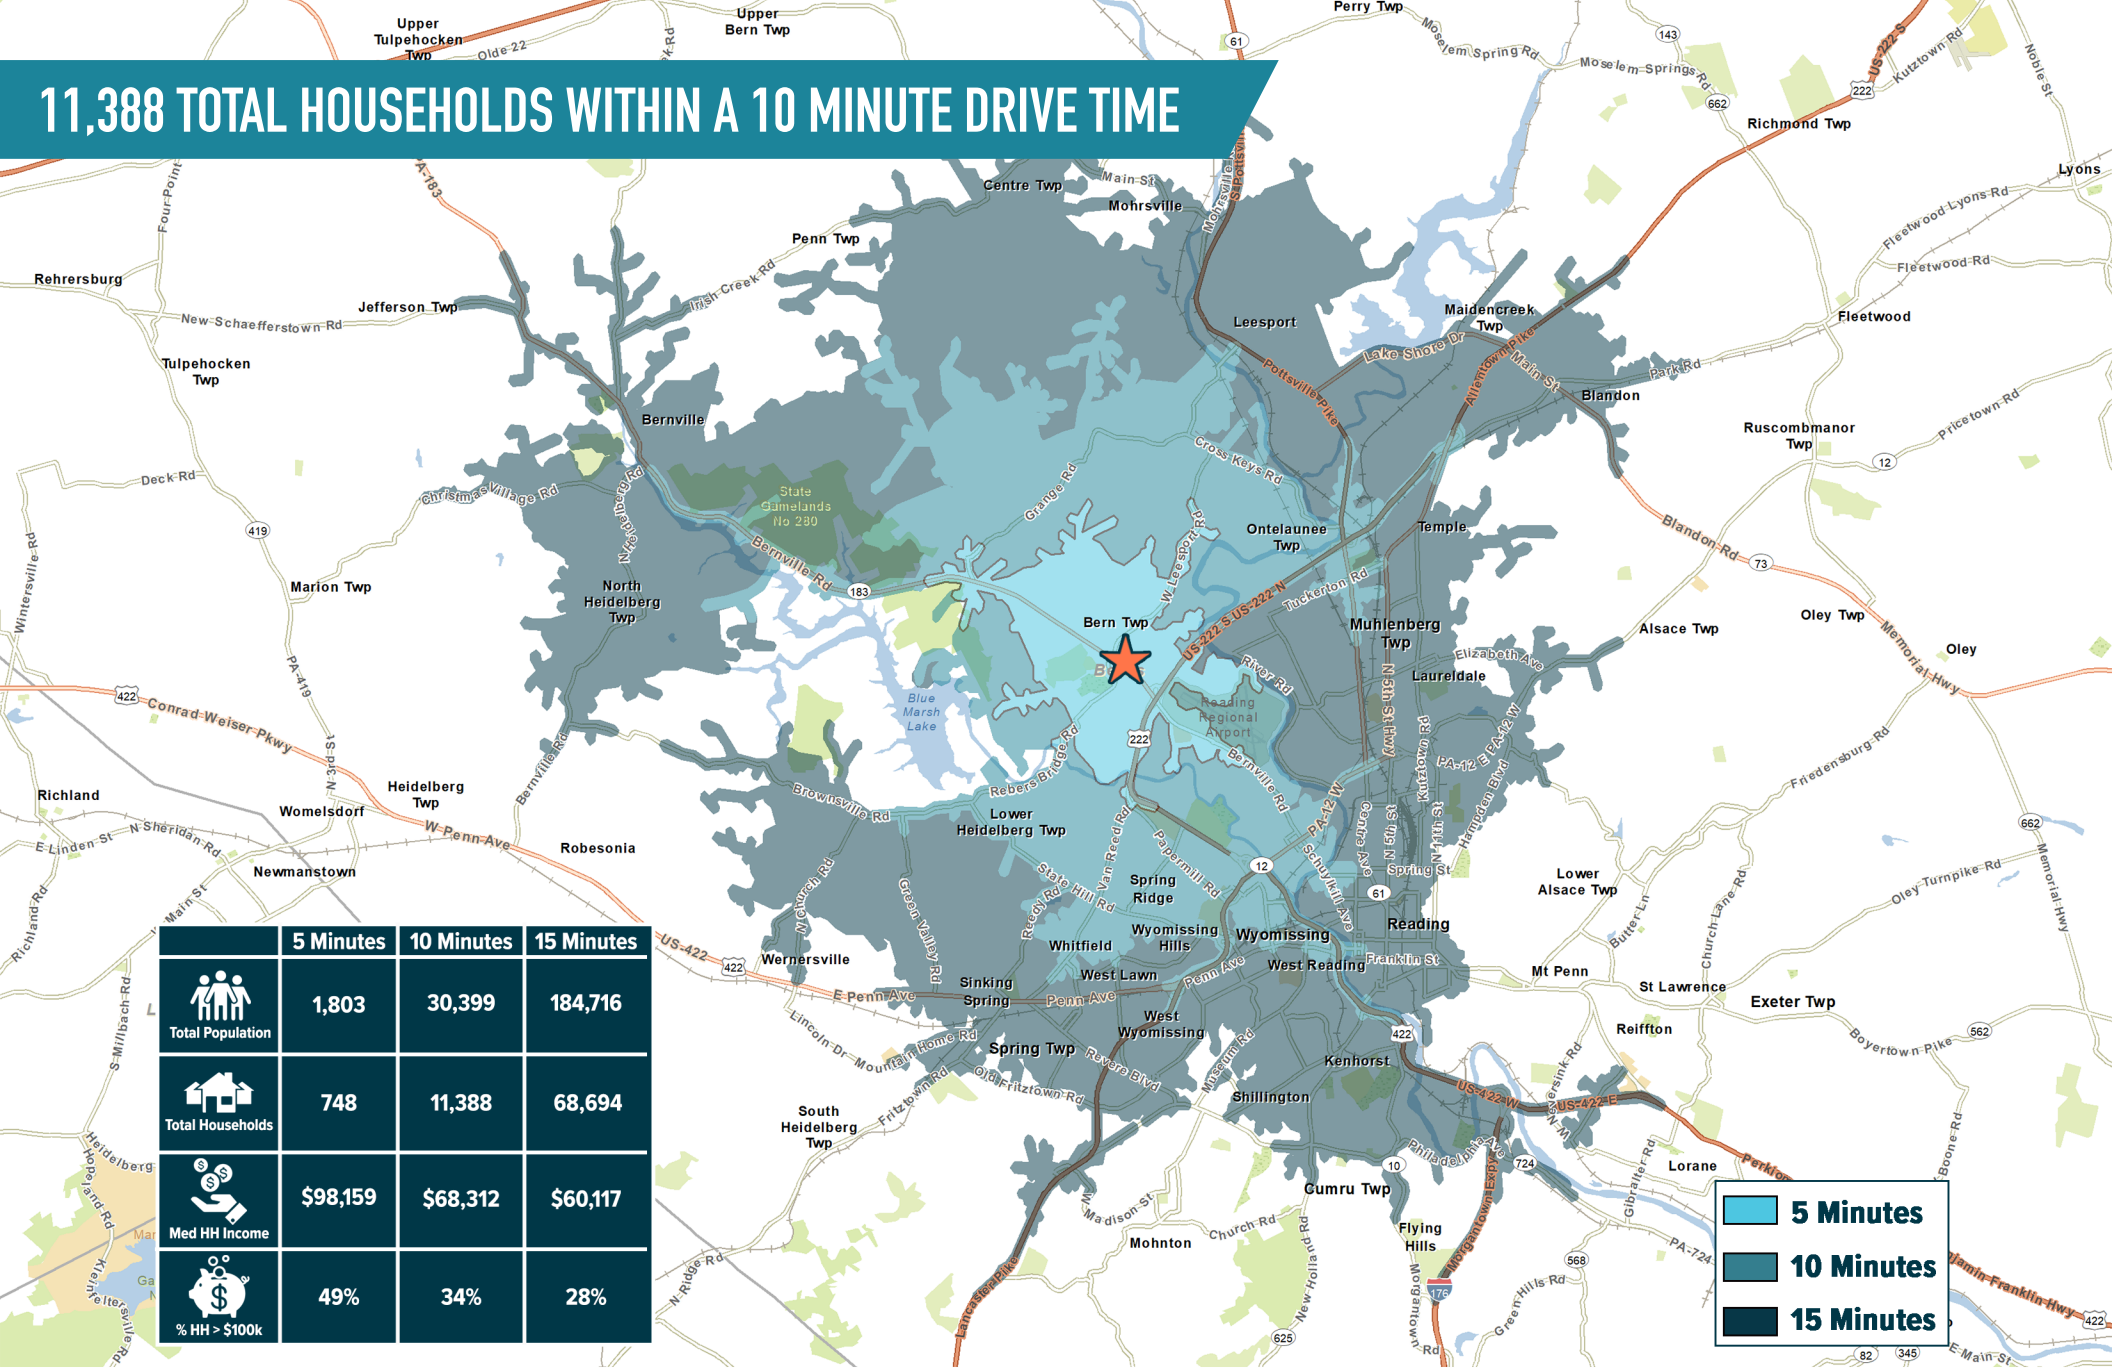

# 11,388 TOTAL HOUSEHOLDS WITHIN A 10 MINUTE DRIVE TIME

	5 Minutes	10 Minutes	15 Minutes
Total Population	1,803	30,399	184,716
Total Households	748	11,388	68,694
Med HH Income	\$98,159	\$68,312	\$60,117
% HH > \$100k	49%	34%	28%