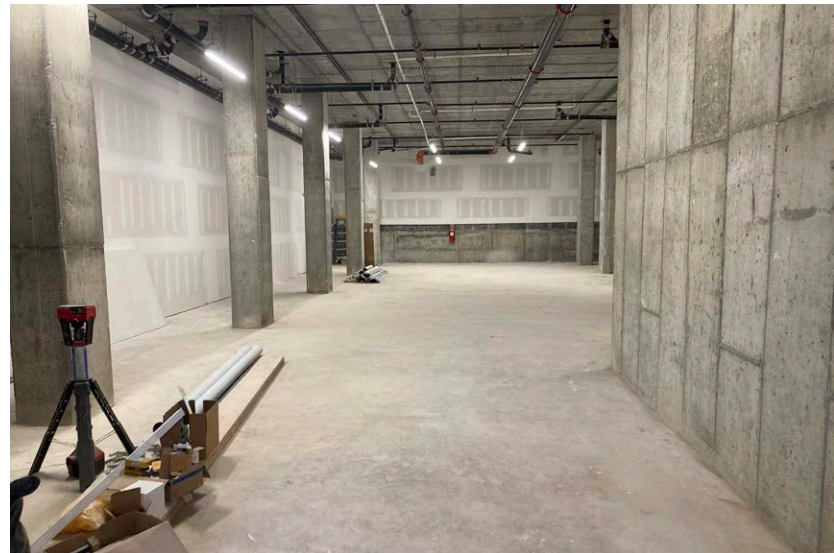

INTERIOR PHOTOS

918 N BROAD STREET
PHILADELPHIA, PA

MetroCommercial.com