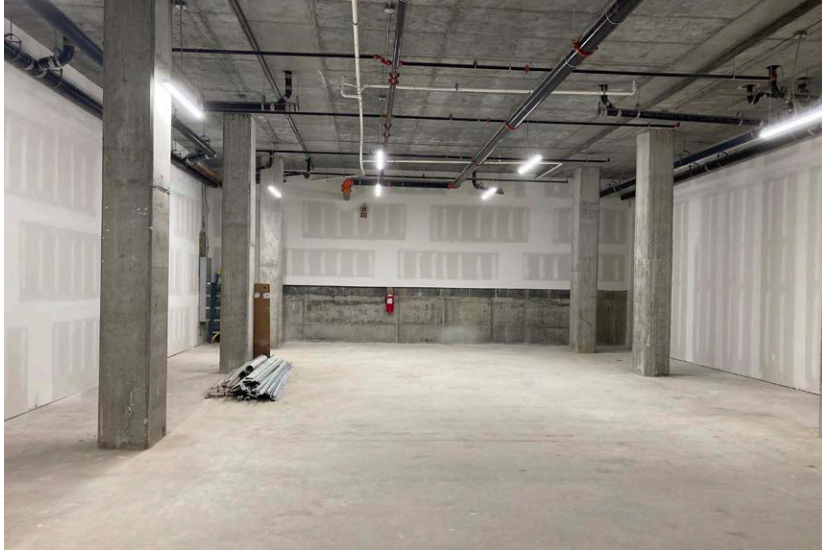

INTERIOR PHOTOS

918 N BROAD STREET
PHILADELPHIA, PA

MetroCommercial.com