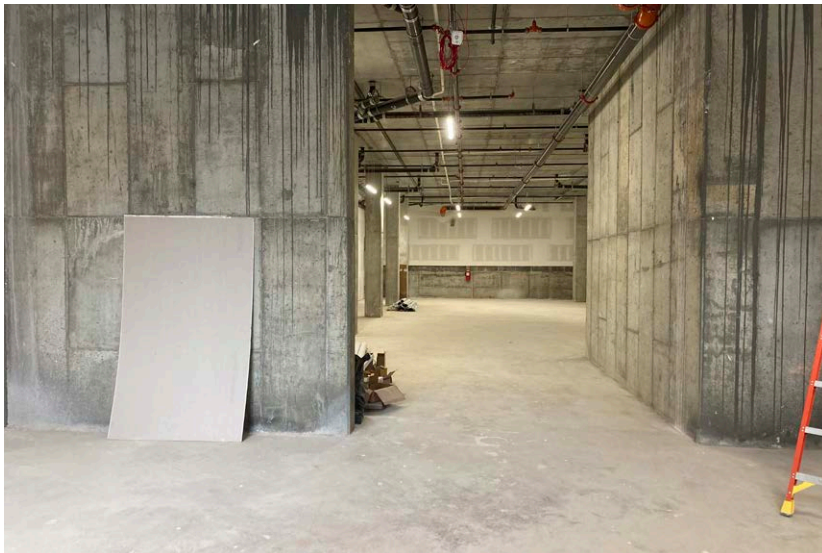

INTERIOR PHOTOS

918 N BROAD STREET
PHILADELPHIA, PA

MetroCommercial.com