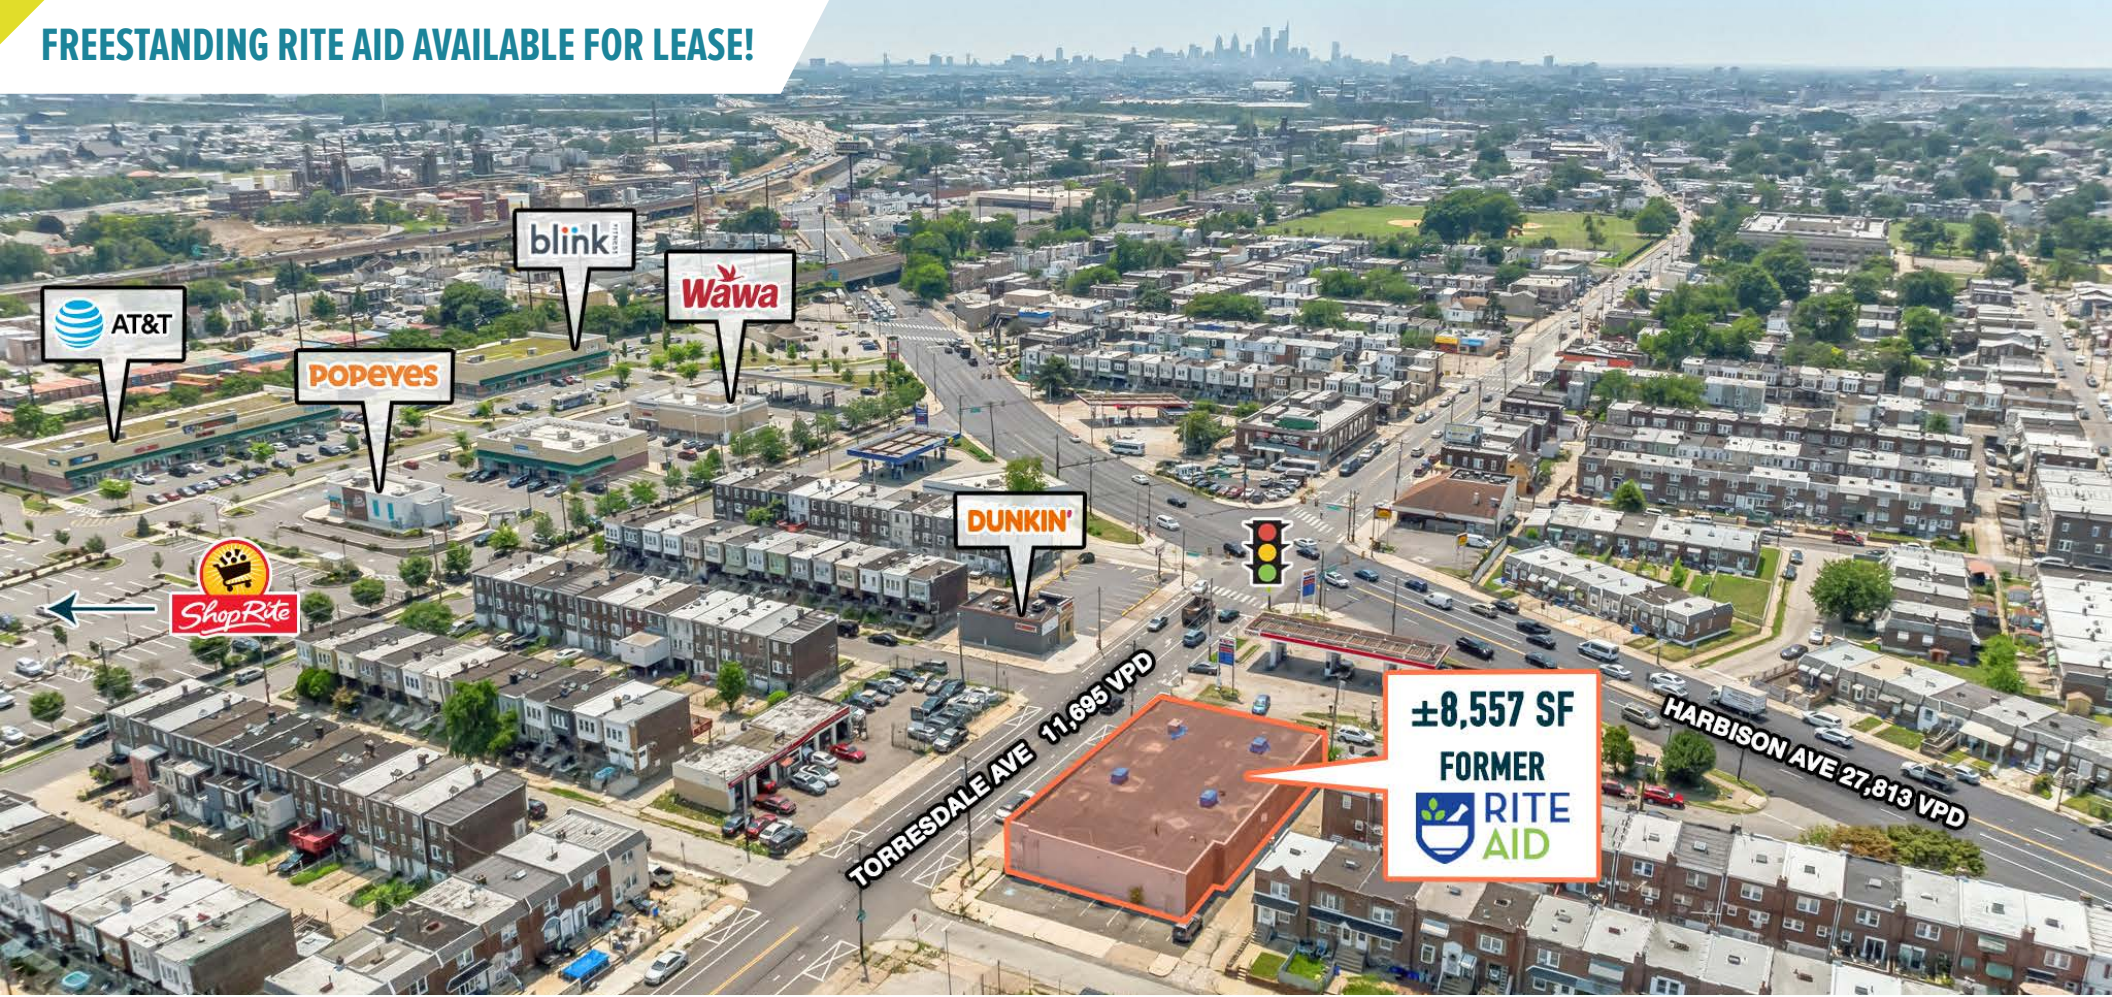

FORMER RITE AID
PHILADELPHIA, PA

5272 TORRESDALE AVE

±8,557 SF AVAILABLE FOR LEASE; GLA: 254,432 SF

PHILADELPHIA MSA

SURROUNDING RETAILERS

FREESTANDING RITE AID AVAILABLE FOR LEASE!

MetroCommercial.com | PLYMOUTH MEETING, PA | MOUNT LAUREL, NJ | MIAMI, FL | PHILADELPHIA, PA

FORMER RITE AID
PHILADELPHIA, PA
 5272 TORRESDALE AVE

MetroCommercial.com

DESIGNATED PARKING AVAILABLE

±8,557 SF
FORMER
RITE
AID

EXXON

DUNKIN'

SUNOCO

ShopRite