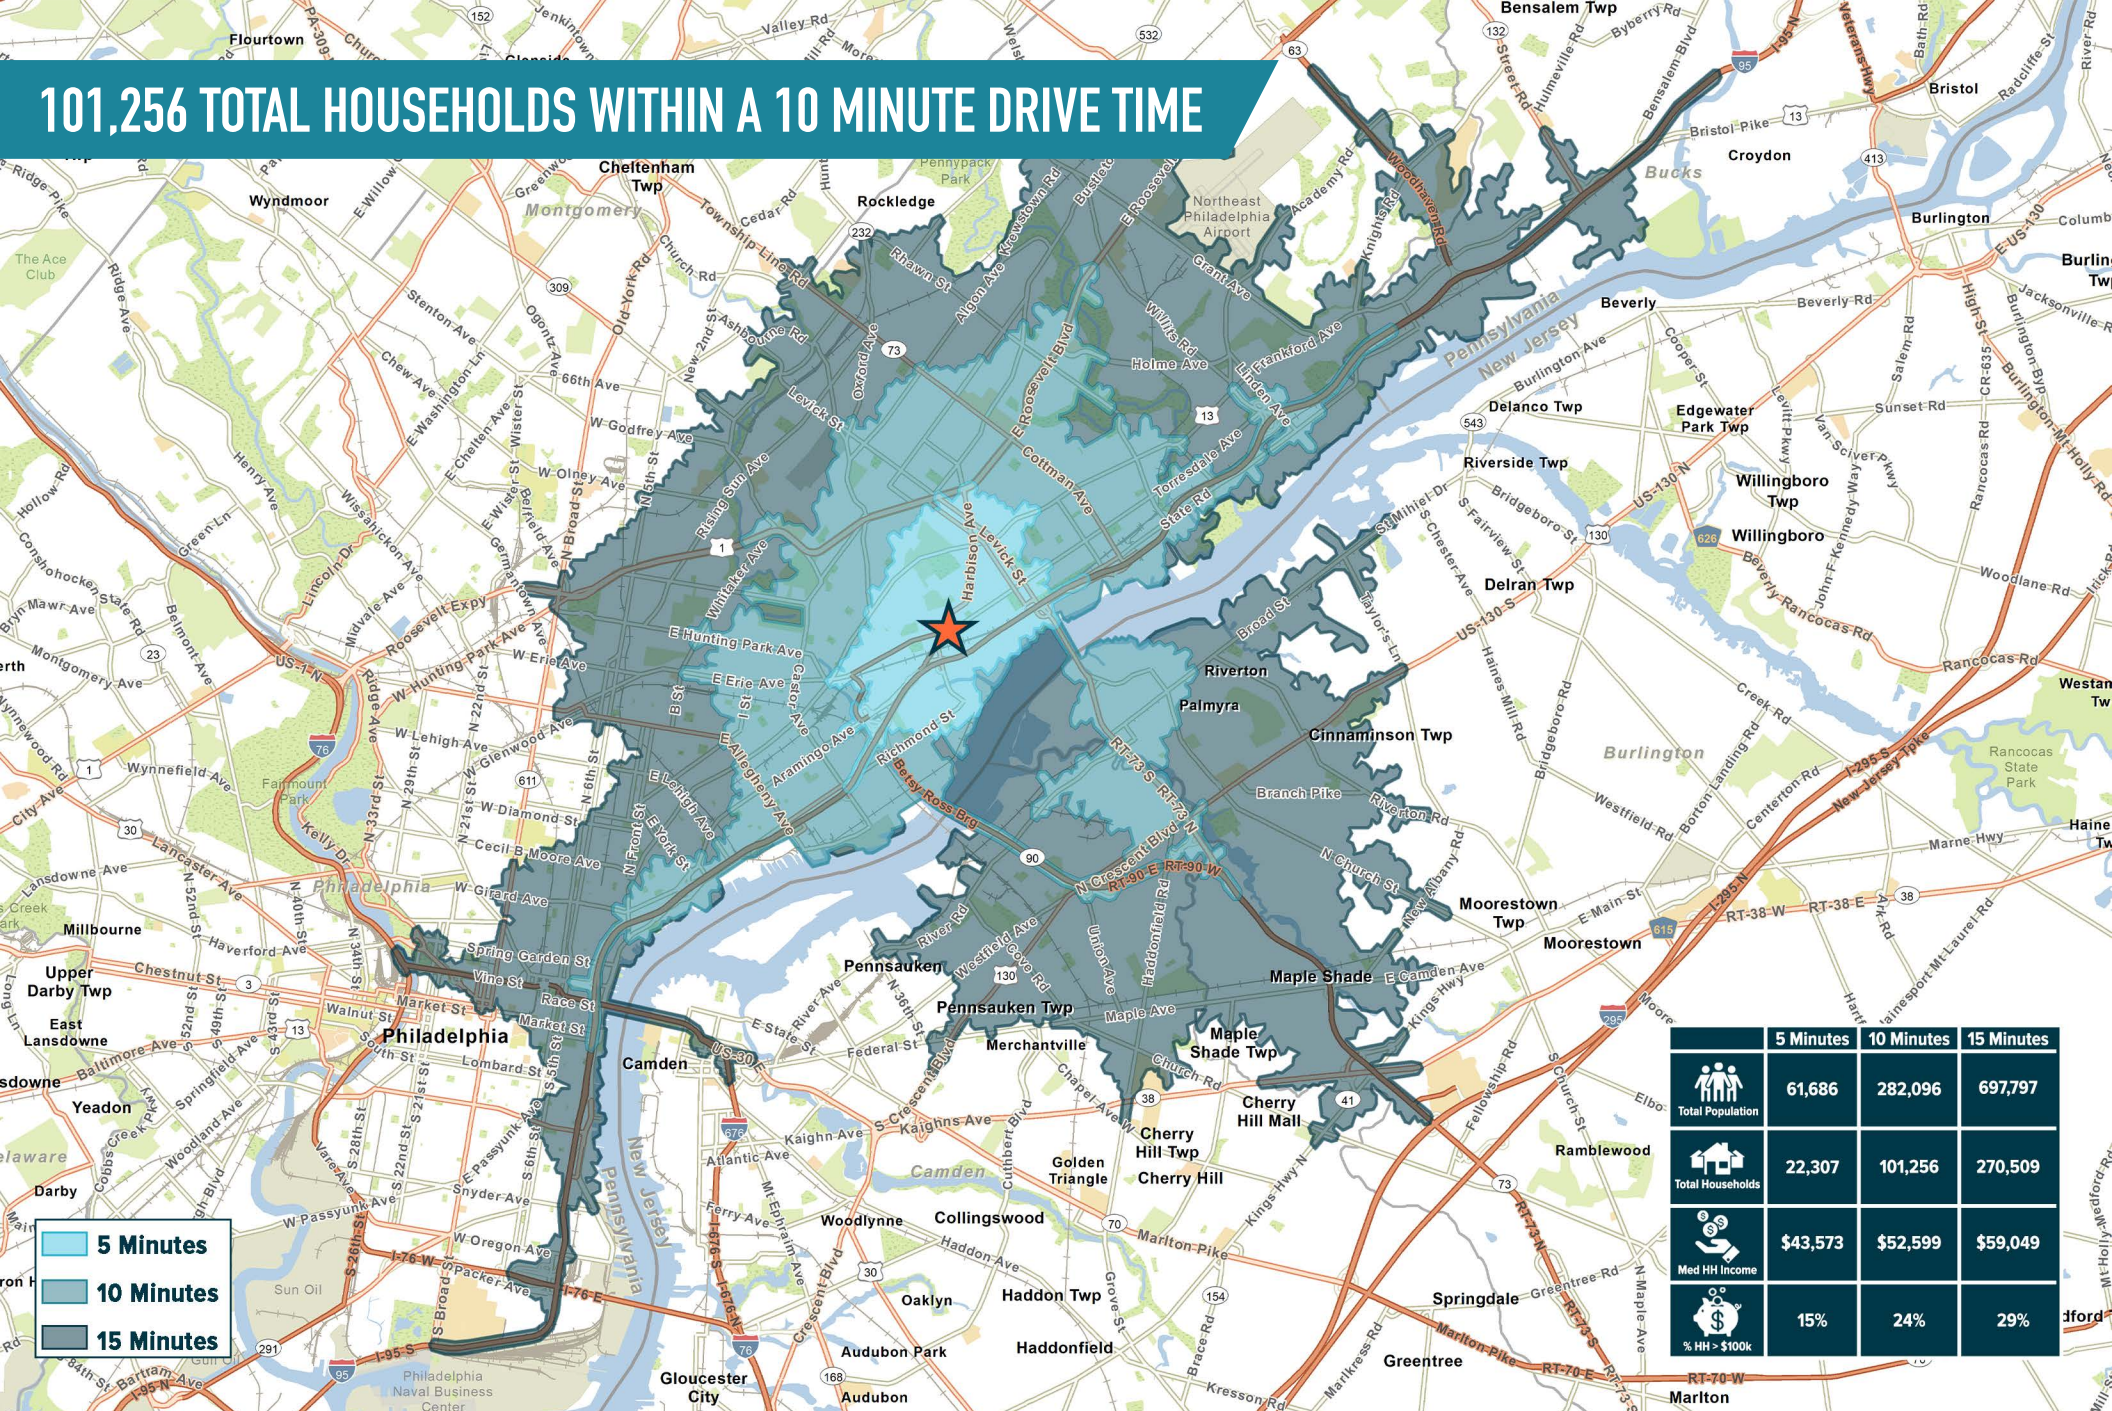

	5 Minutes	10 Minutes	15 Minutes
Total Population	61,686	282,096	697,797
Total Households	22,307	101,256	270,509
Med HH Income	\$43,573	\$52,599	\$59,049
% HH > \$100K icon"/> % HH > \$100K	15%	24%	29%