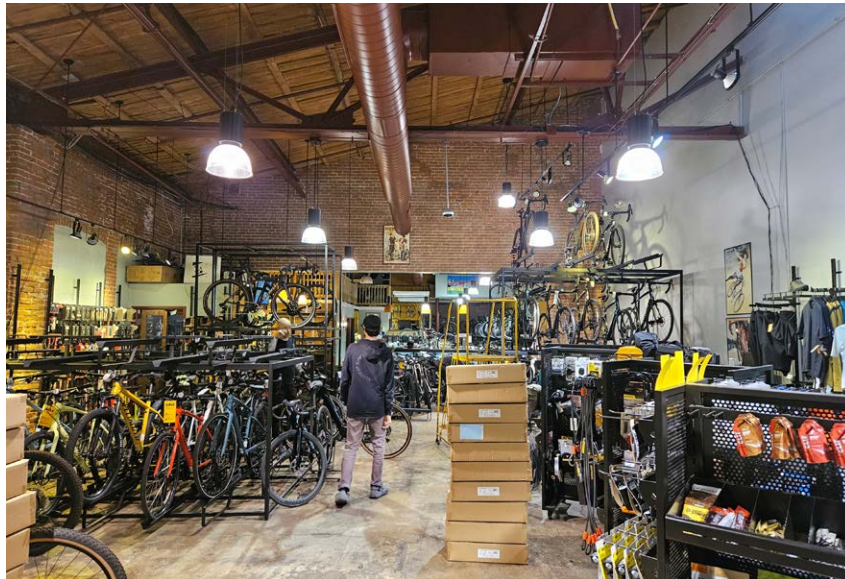

INTERIOR PHOTOS

4040 LOCUST STREET
PHILADELPHIA, PA

MetroCommercial.com