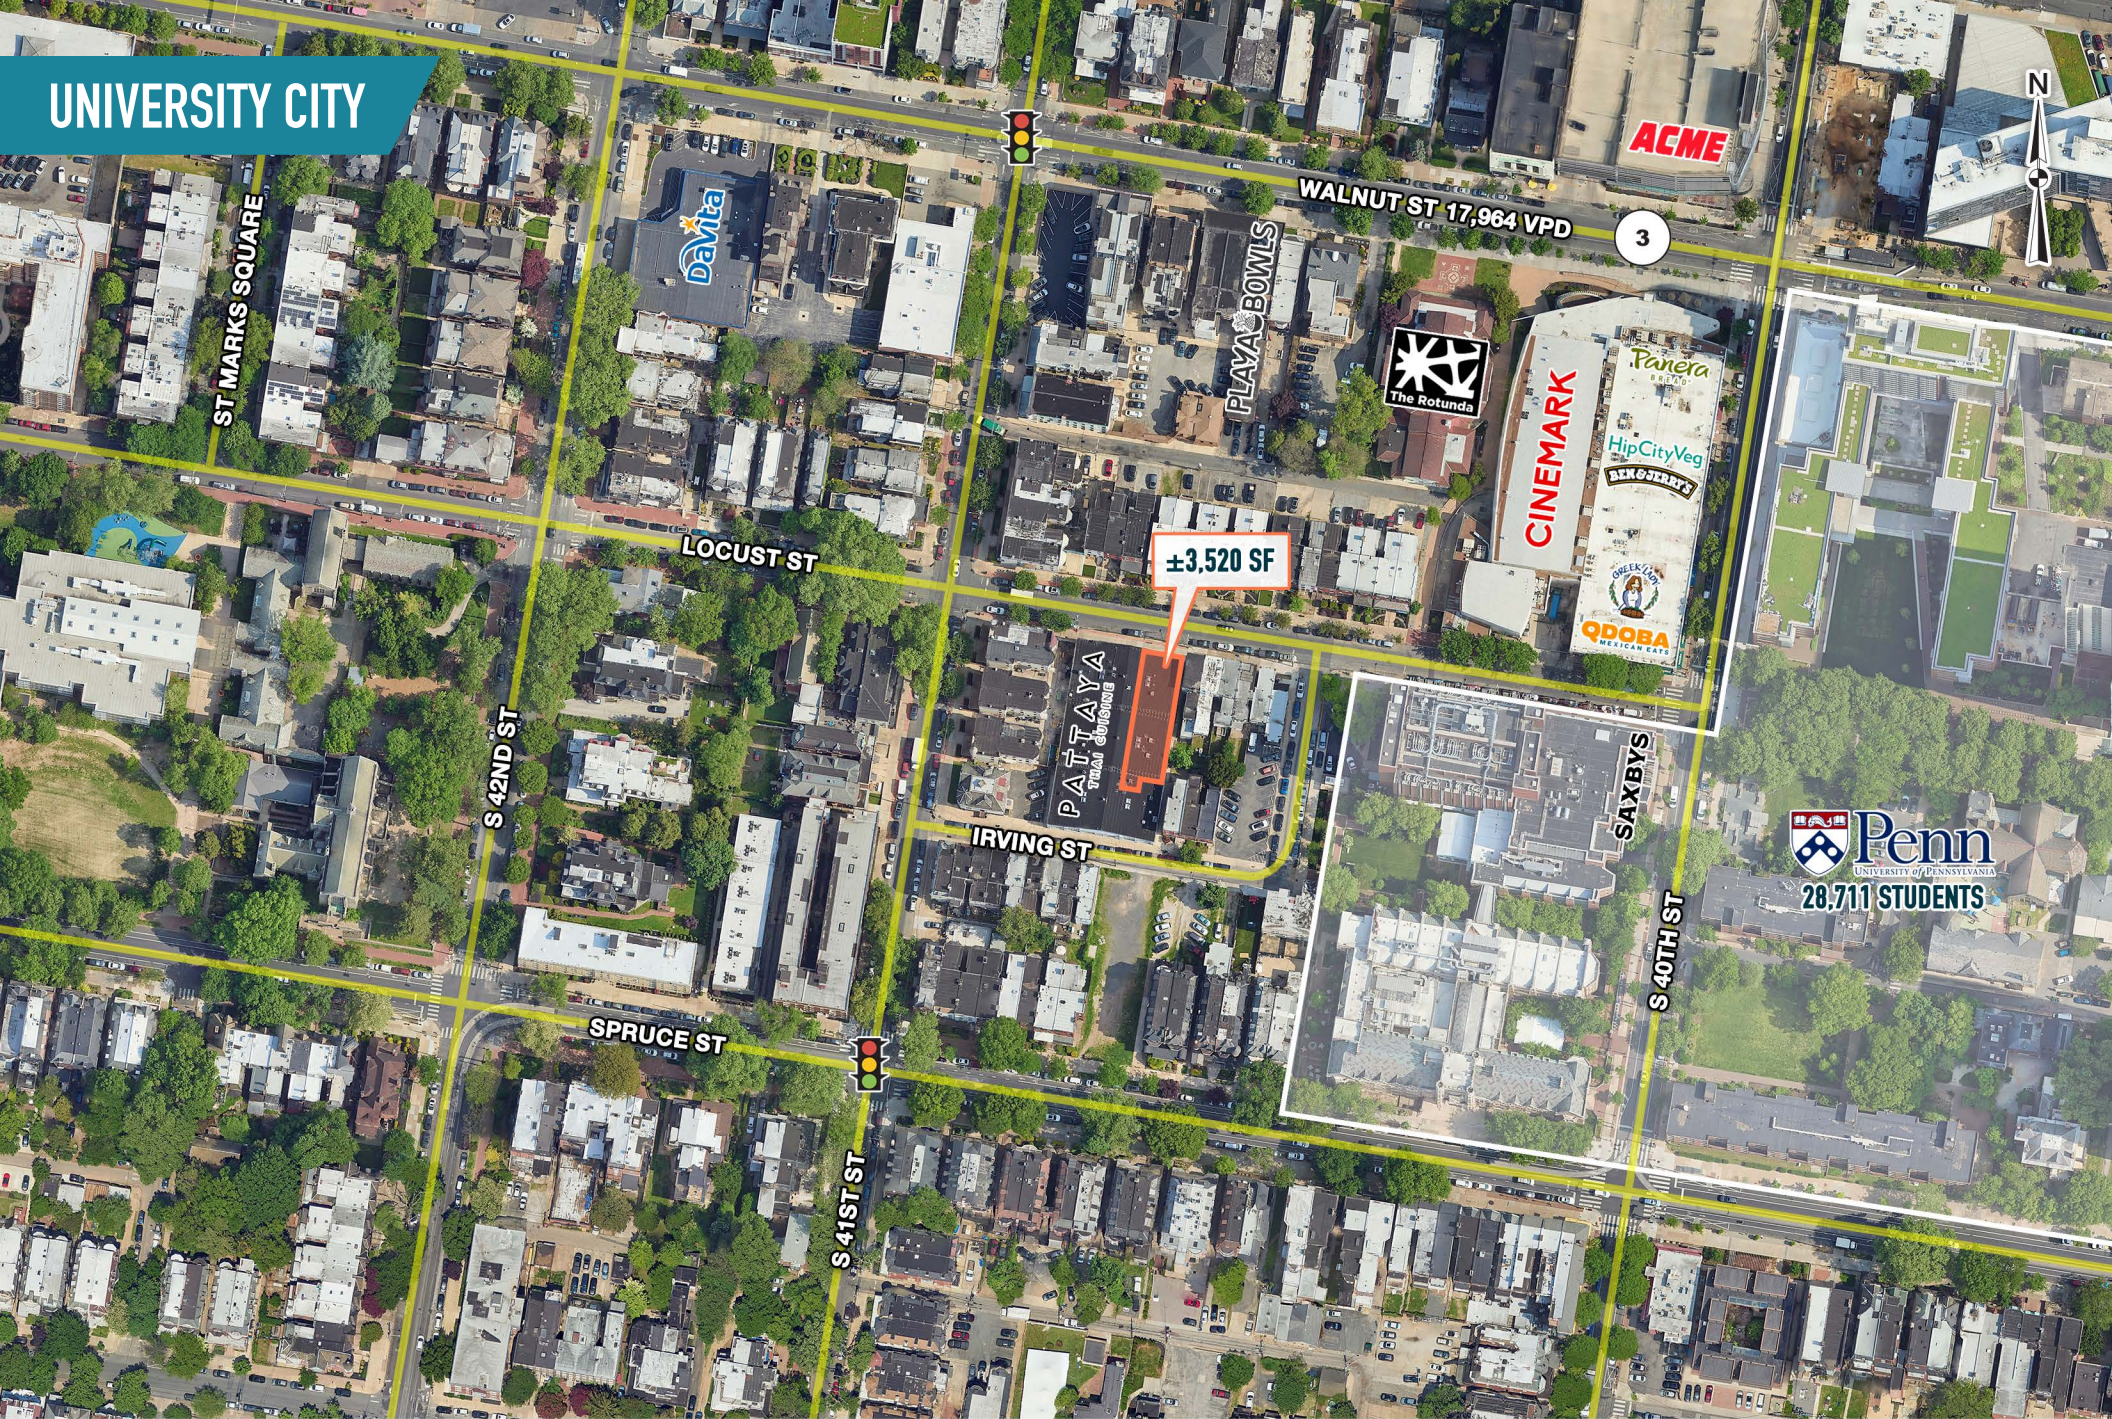

UNIVERSITY CITY

±3,520 SF

4040 LOCUST STREET
PHILADELPHIA, PA

MetroCommercial.com