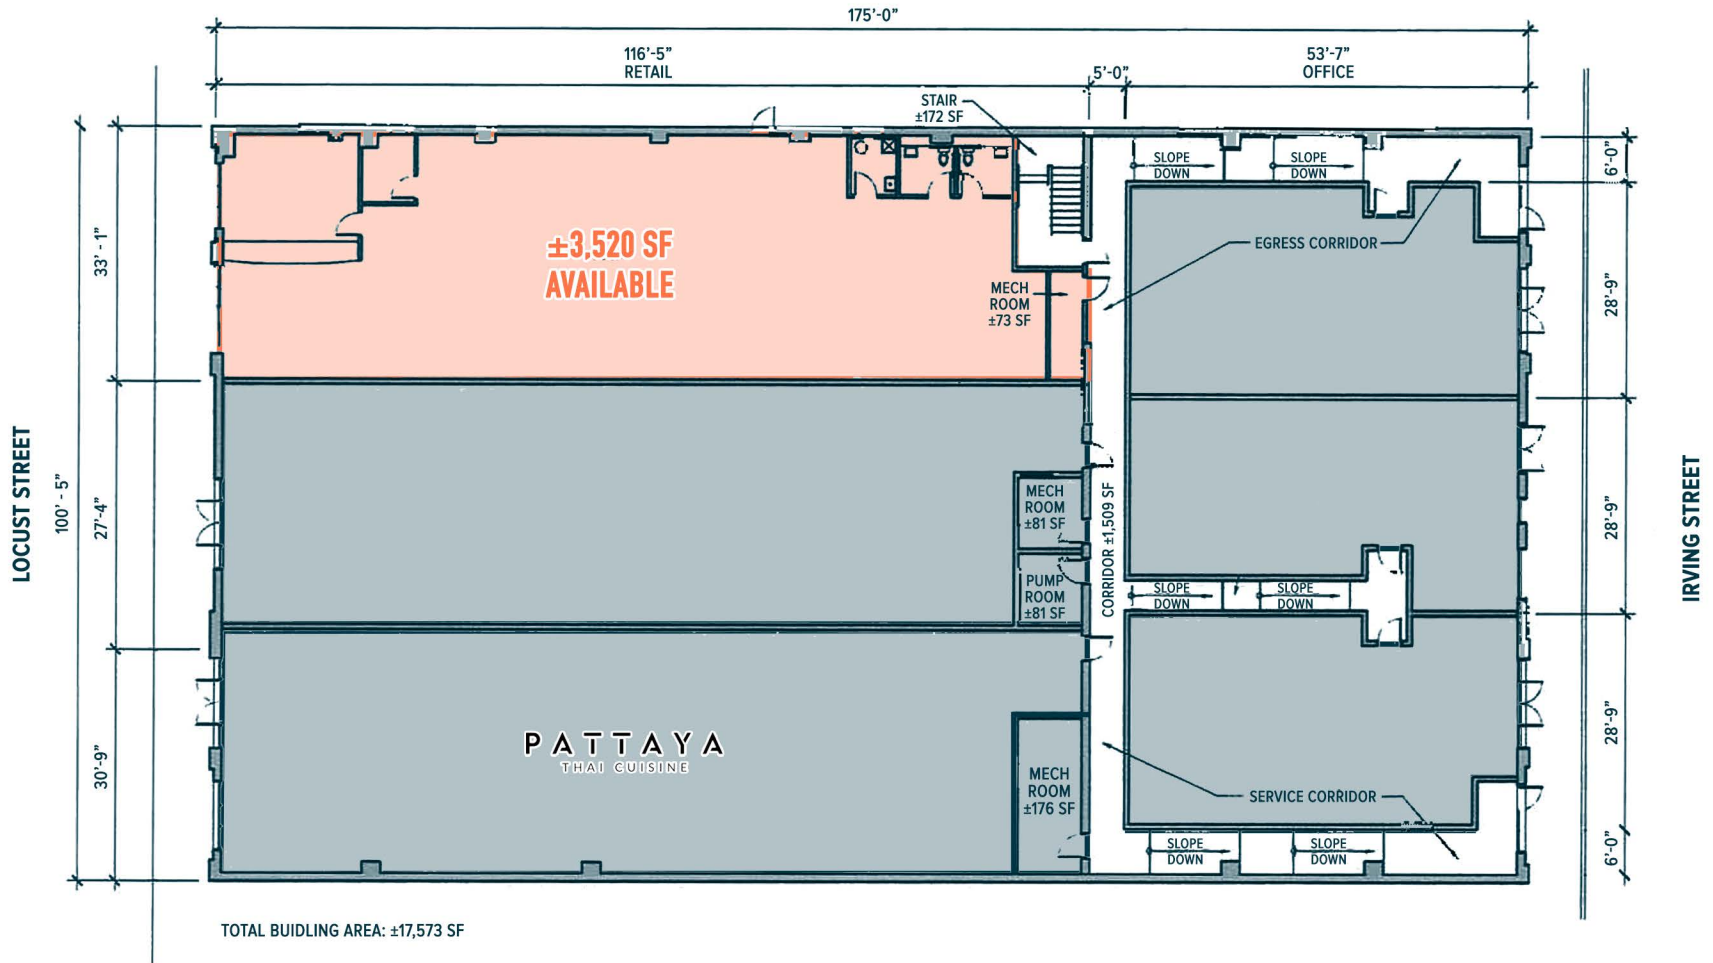

PRIME UNIVERSITY CITY RETAIL SPACE AVAILABLE

4040 LOCUST STREET
PHILADELPHIA, PA

MetroCommercial.com