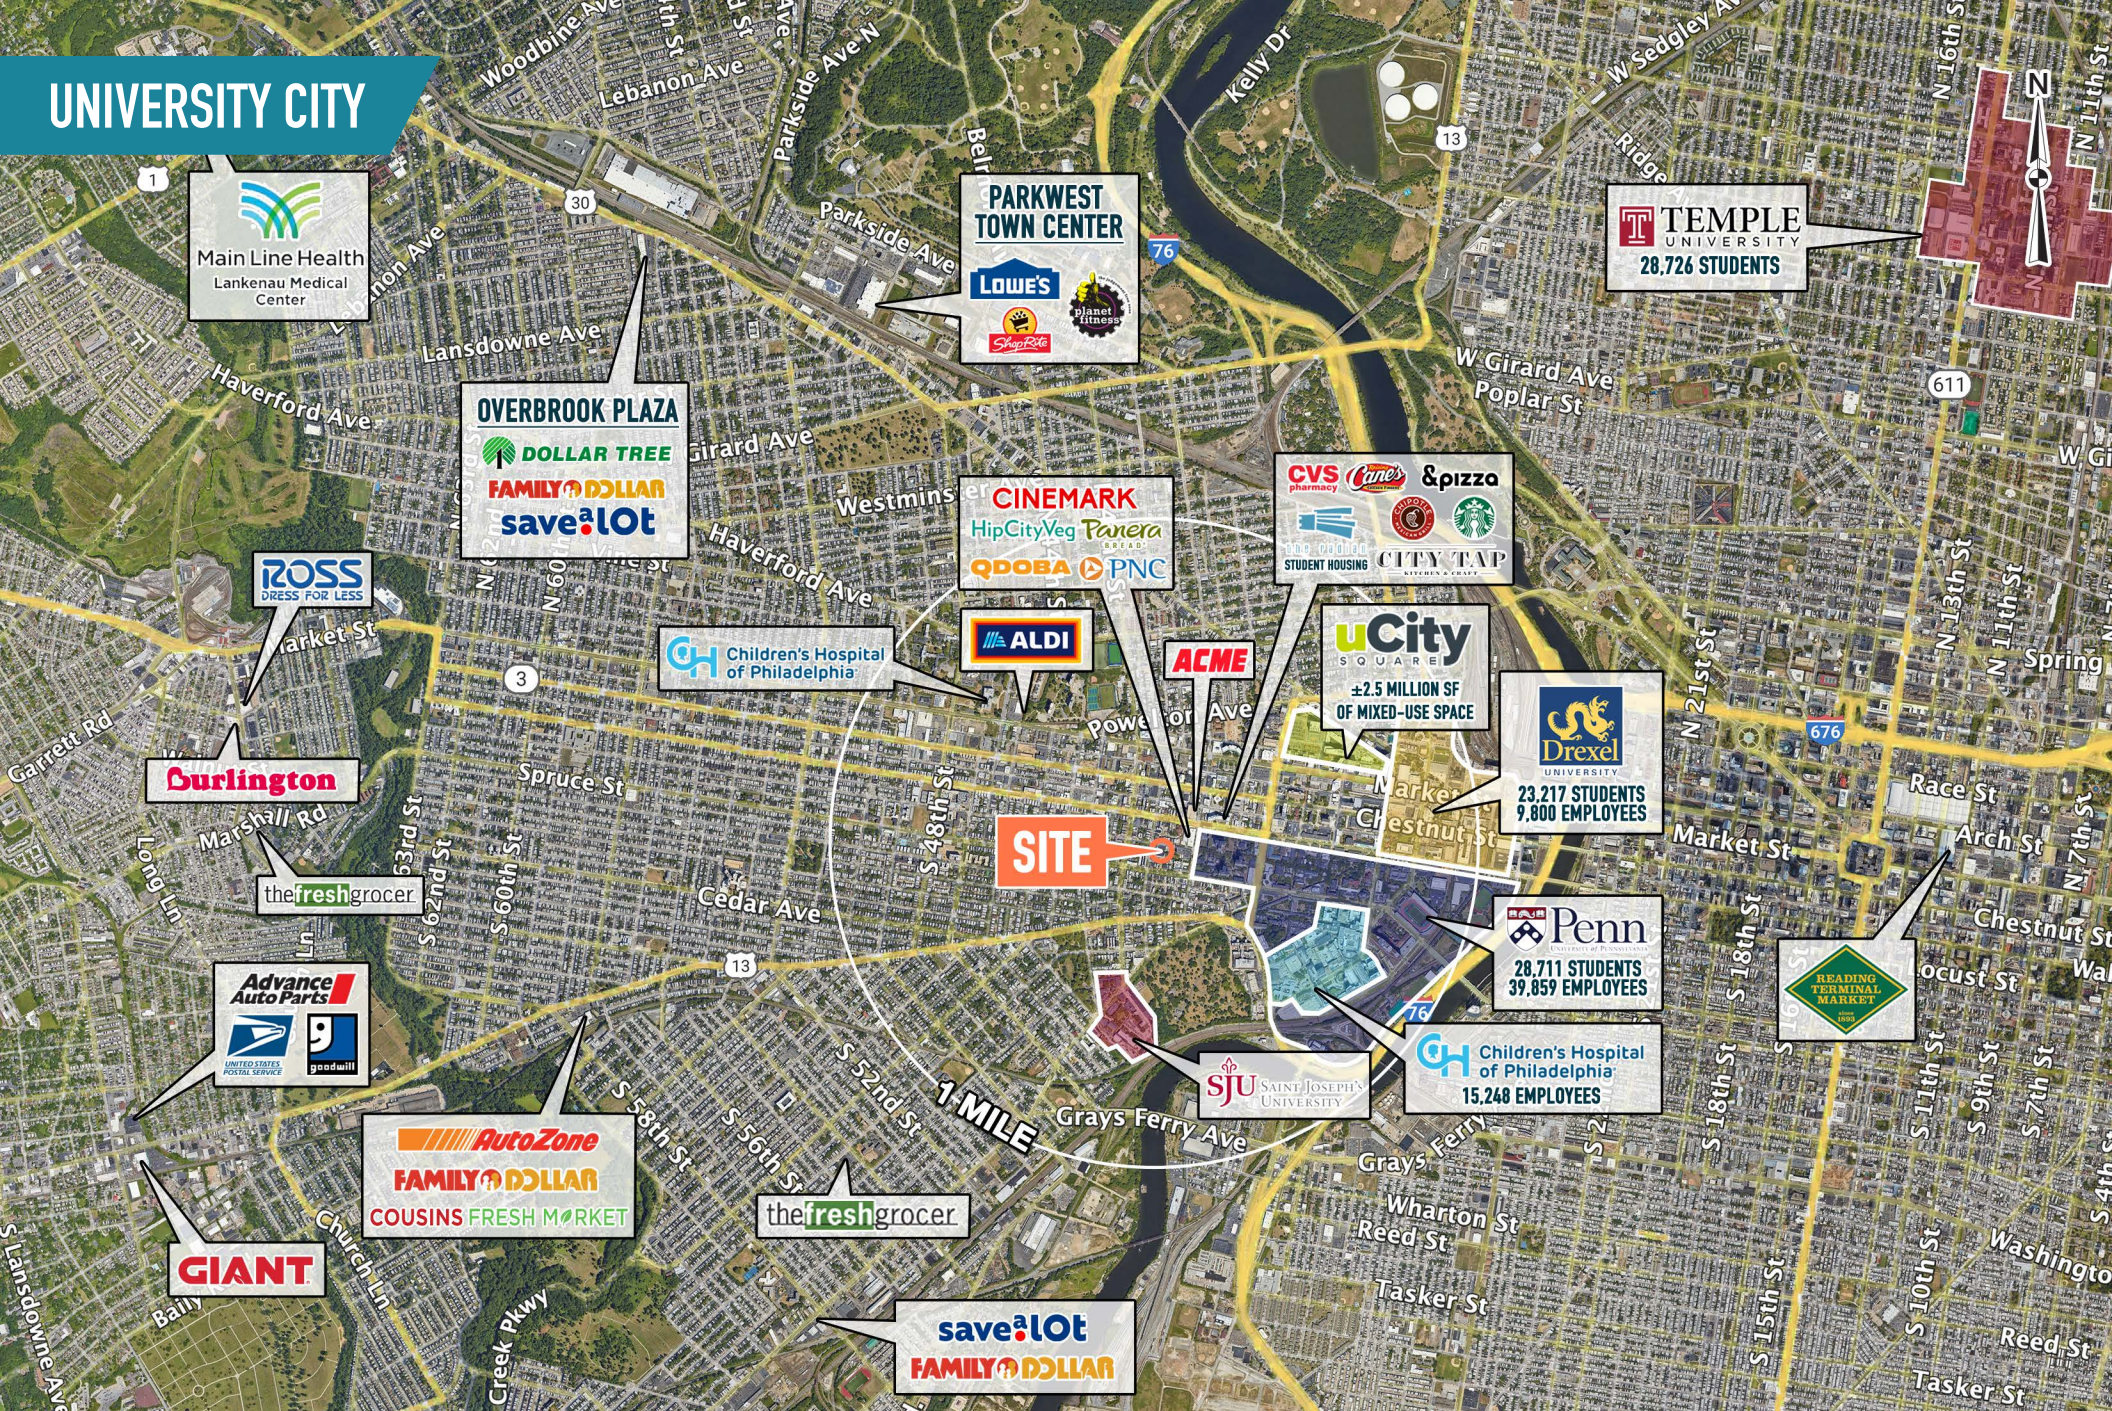

UNIVERSITY CITY

4040 LOCUST STREET
PHILADELPHIA, PA