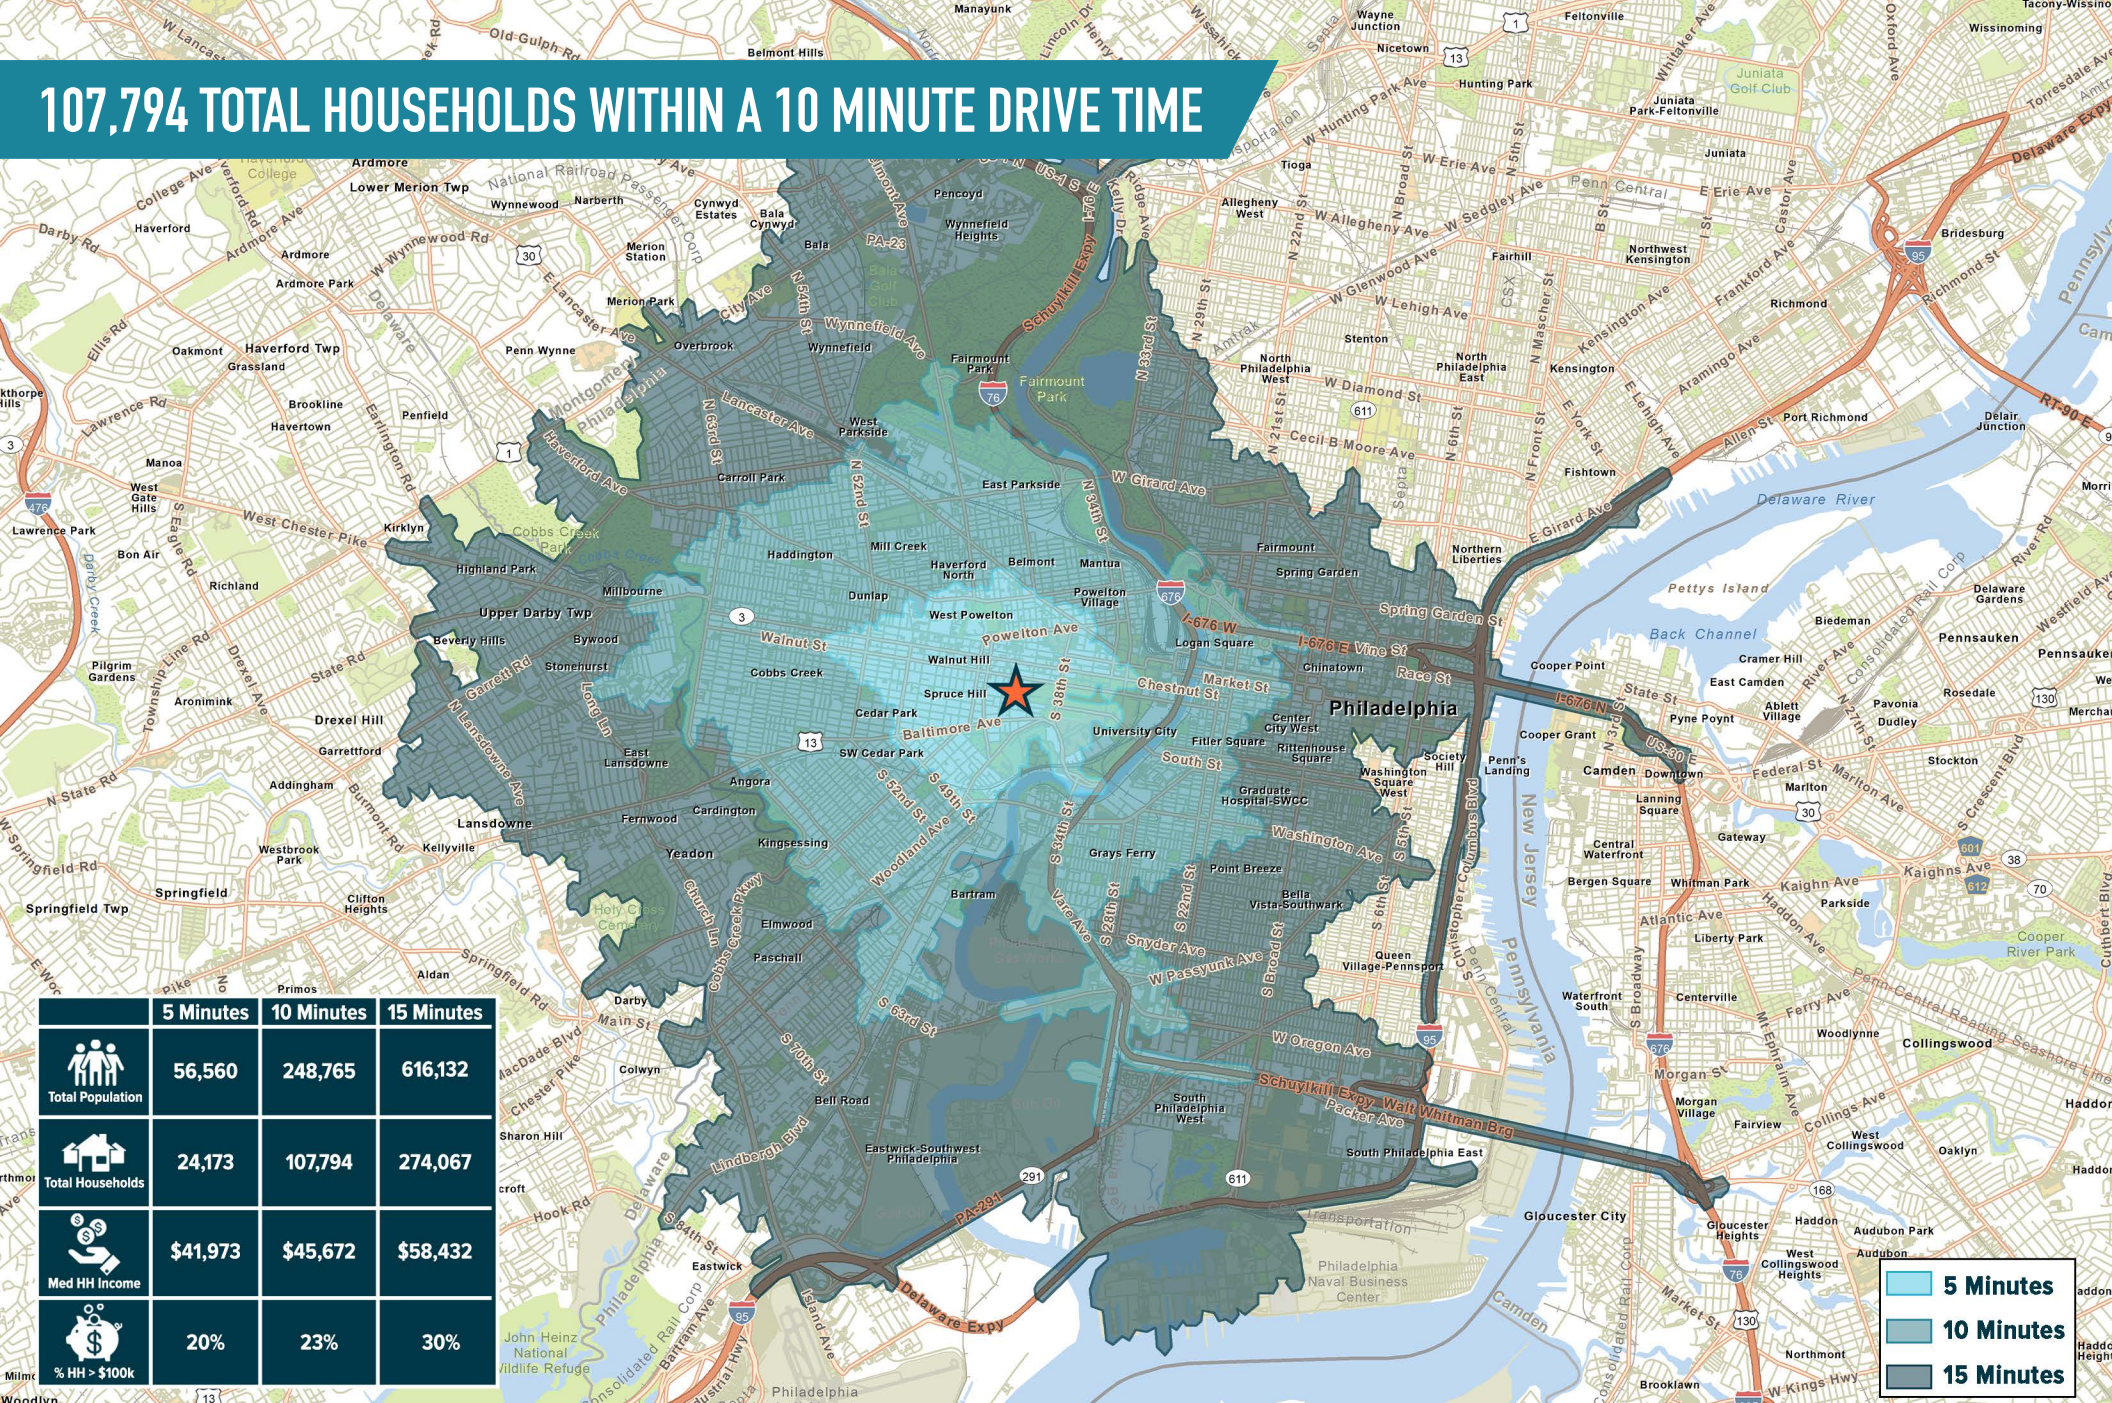

107,794 TOTAL HOUSEHOLDS WITHIN A 10 MINUTE DRIVE TIME

	5 Minutes	10 Minutes	15 Minutes
Total Population	56,560	248,765	616,132
Total Households	24,173	107,794	274,067
Med HH Income	$41,973	$45,672	$58,432
% HH > $100k	20%	23%	30%

4040 LOCUST STREET
PHILADELPHIA, PA

MetroCommercial.com