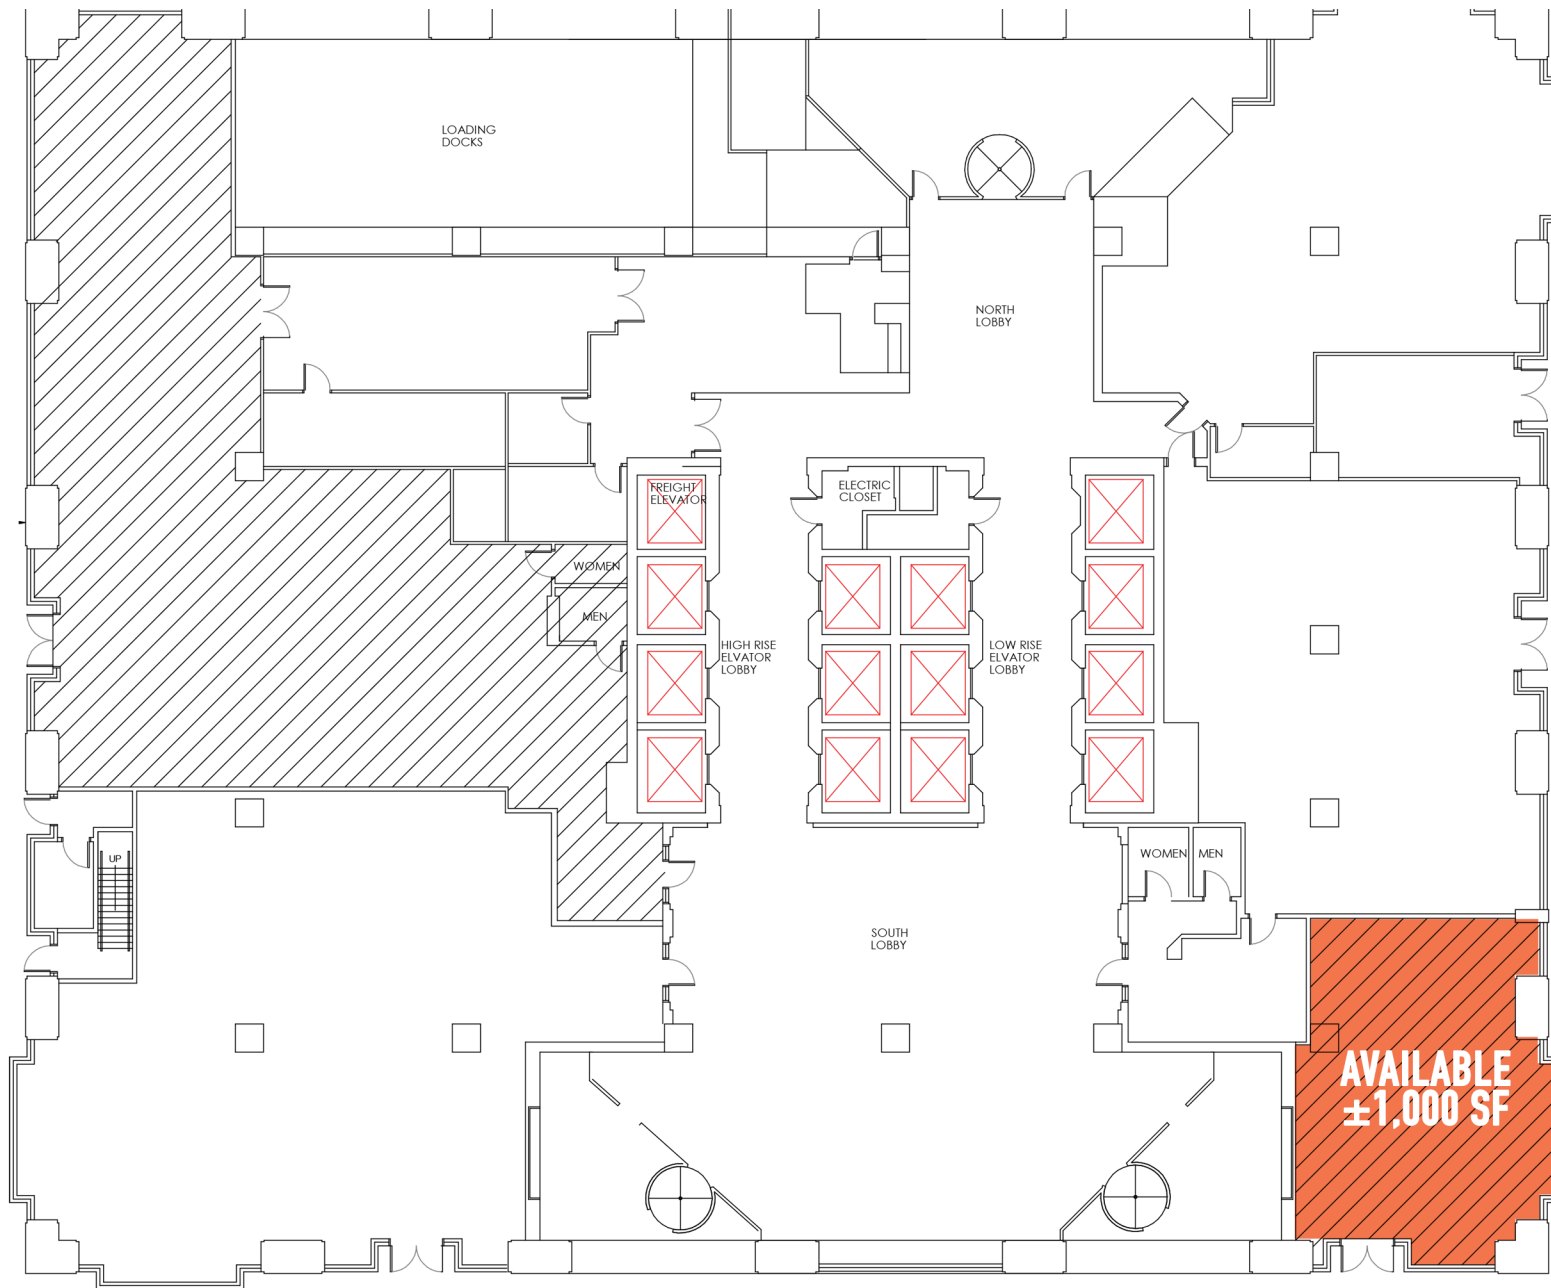

FIRST FLOOR

TEN PENN CENTER
PHILADELPHIA, PA
1801 MARKET STREET

MetroCommercial.com