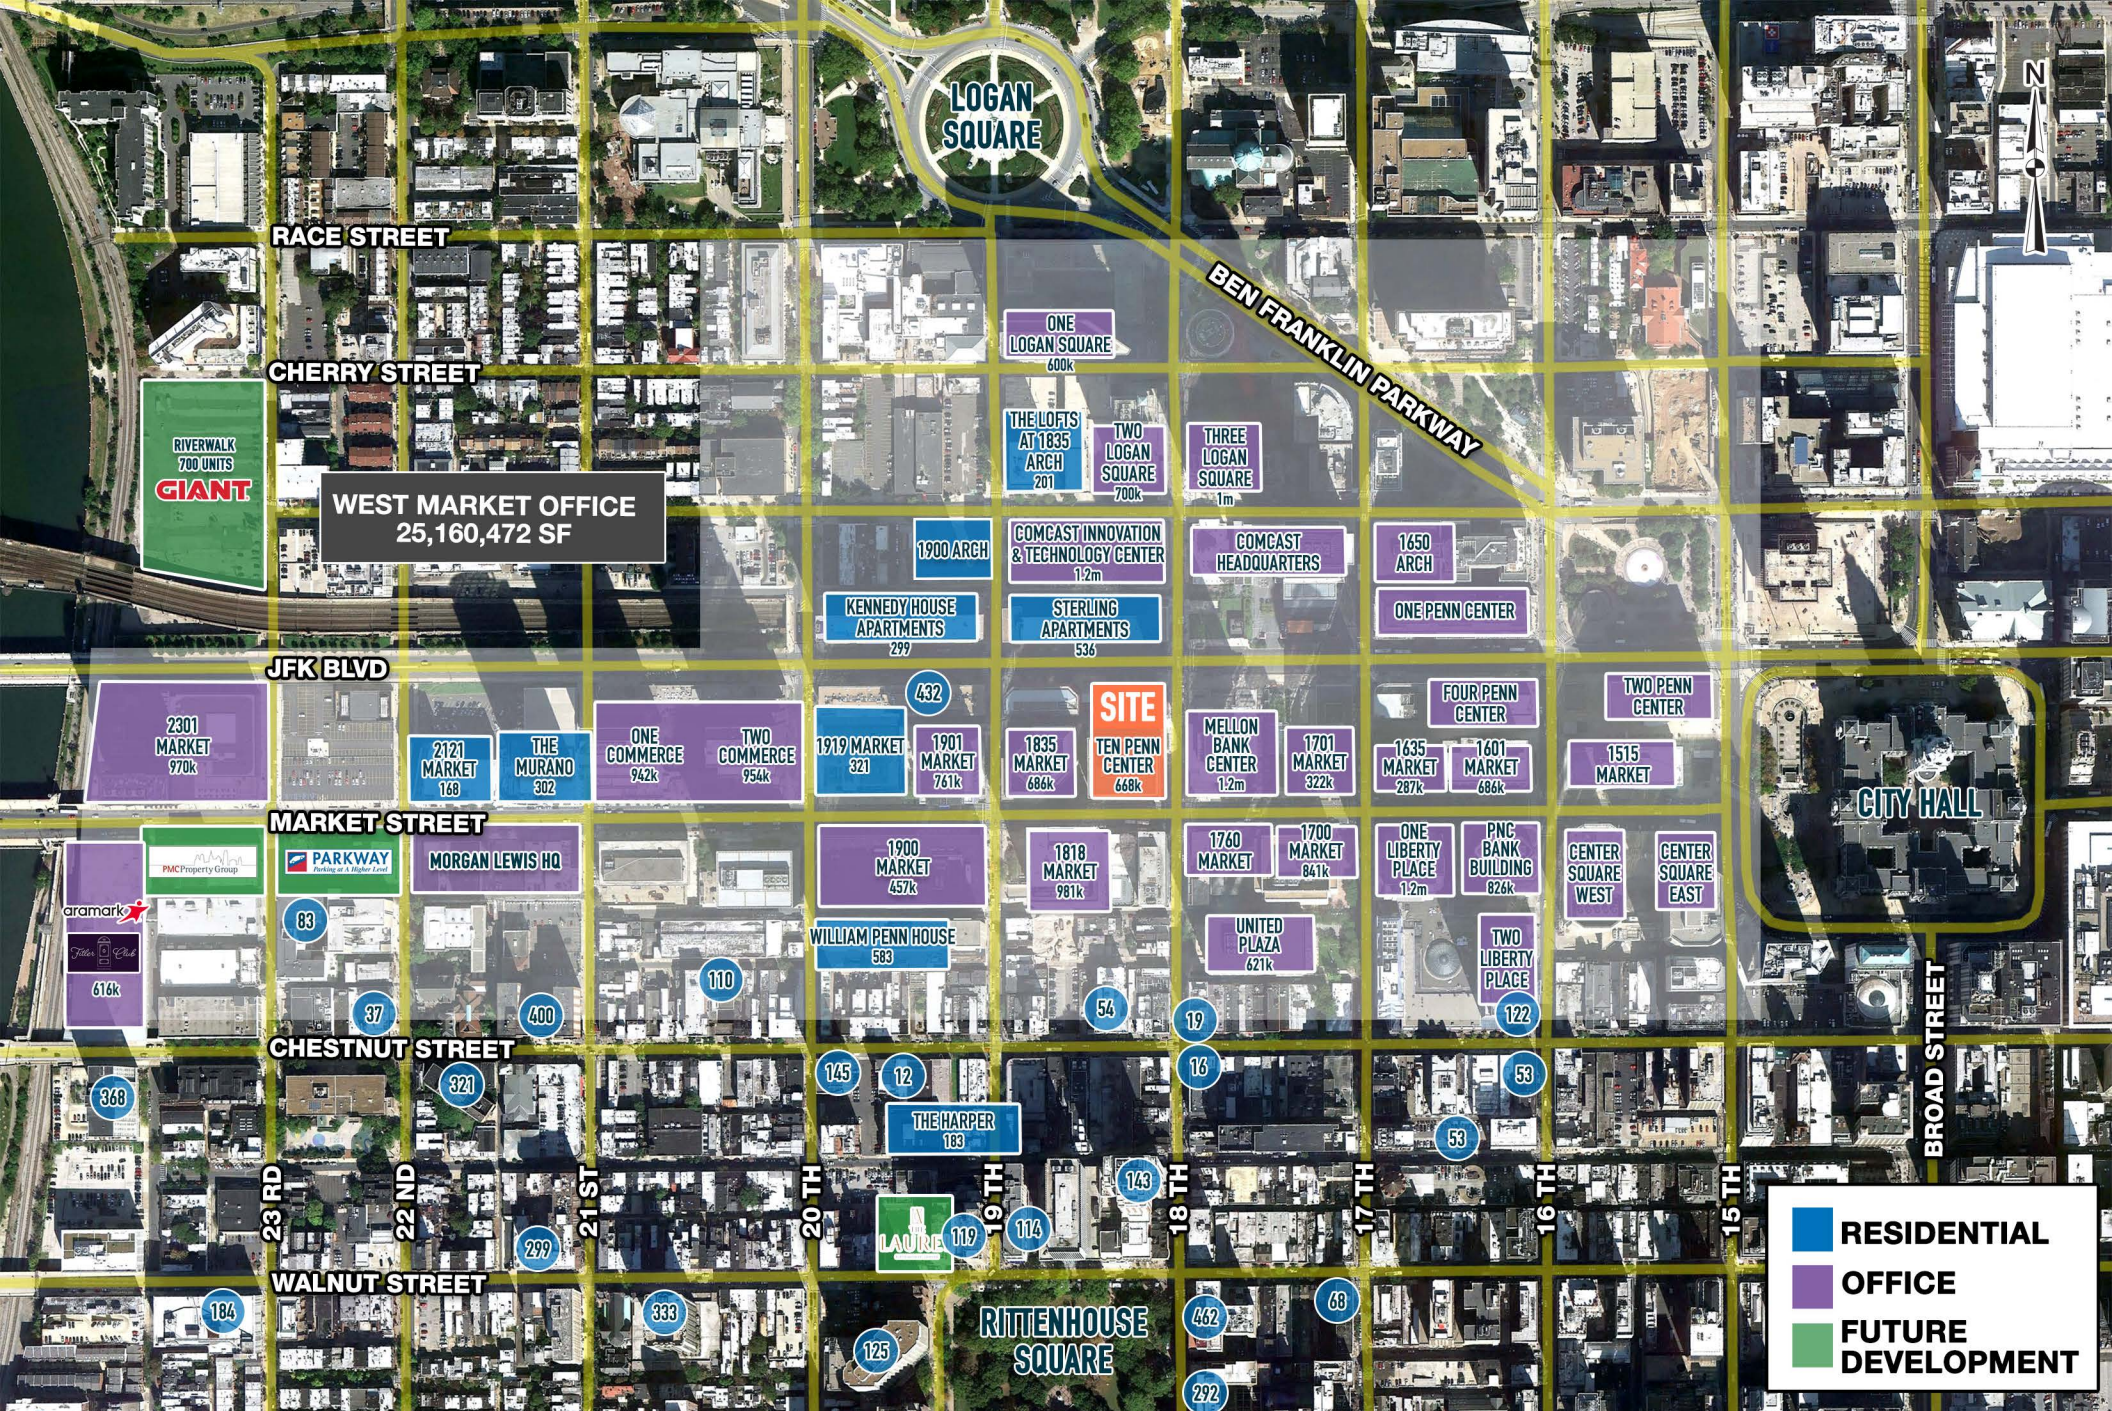

TEN PENN CENTER
PHILADELPHIA, PA
1801 MARKET STREET

MetroCommercial.com