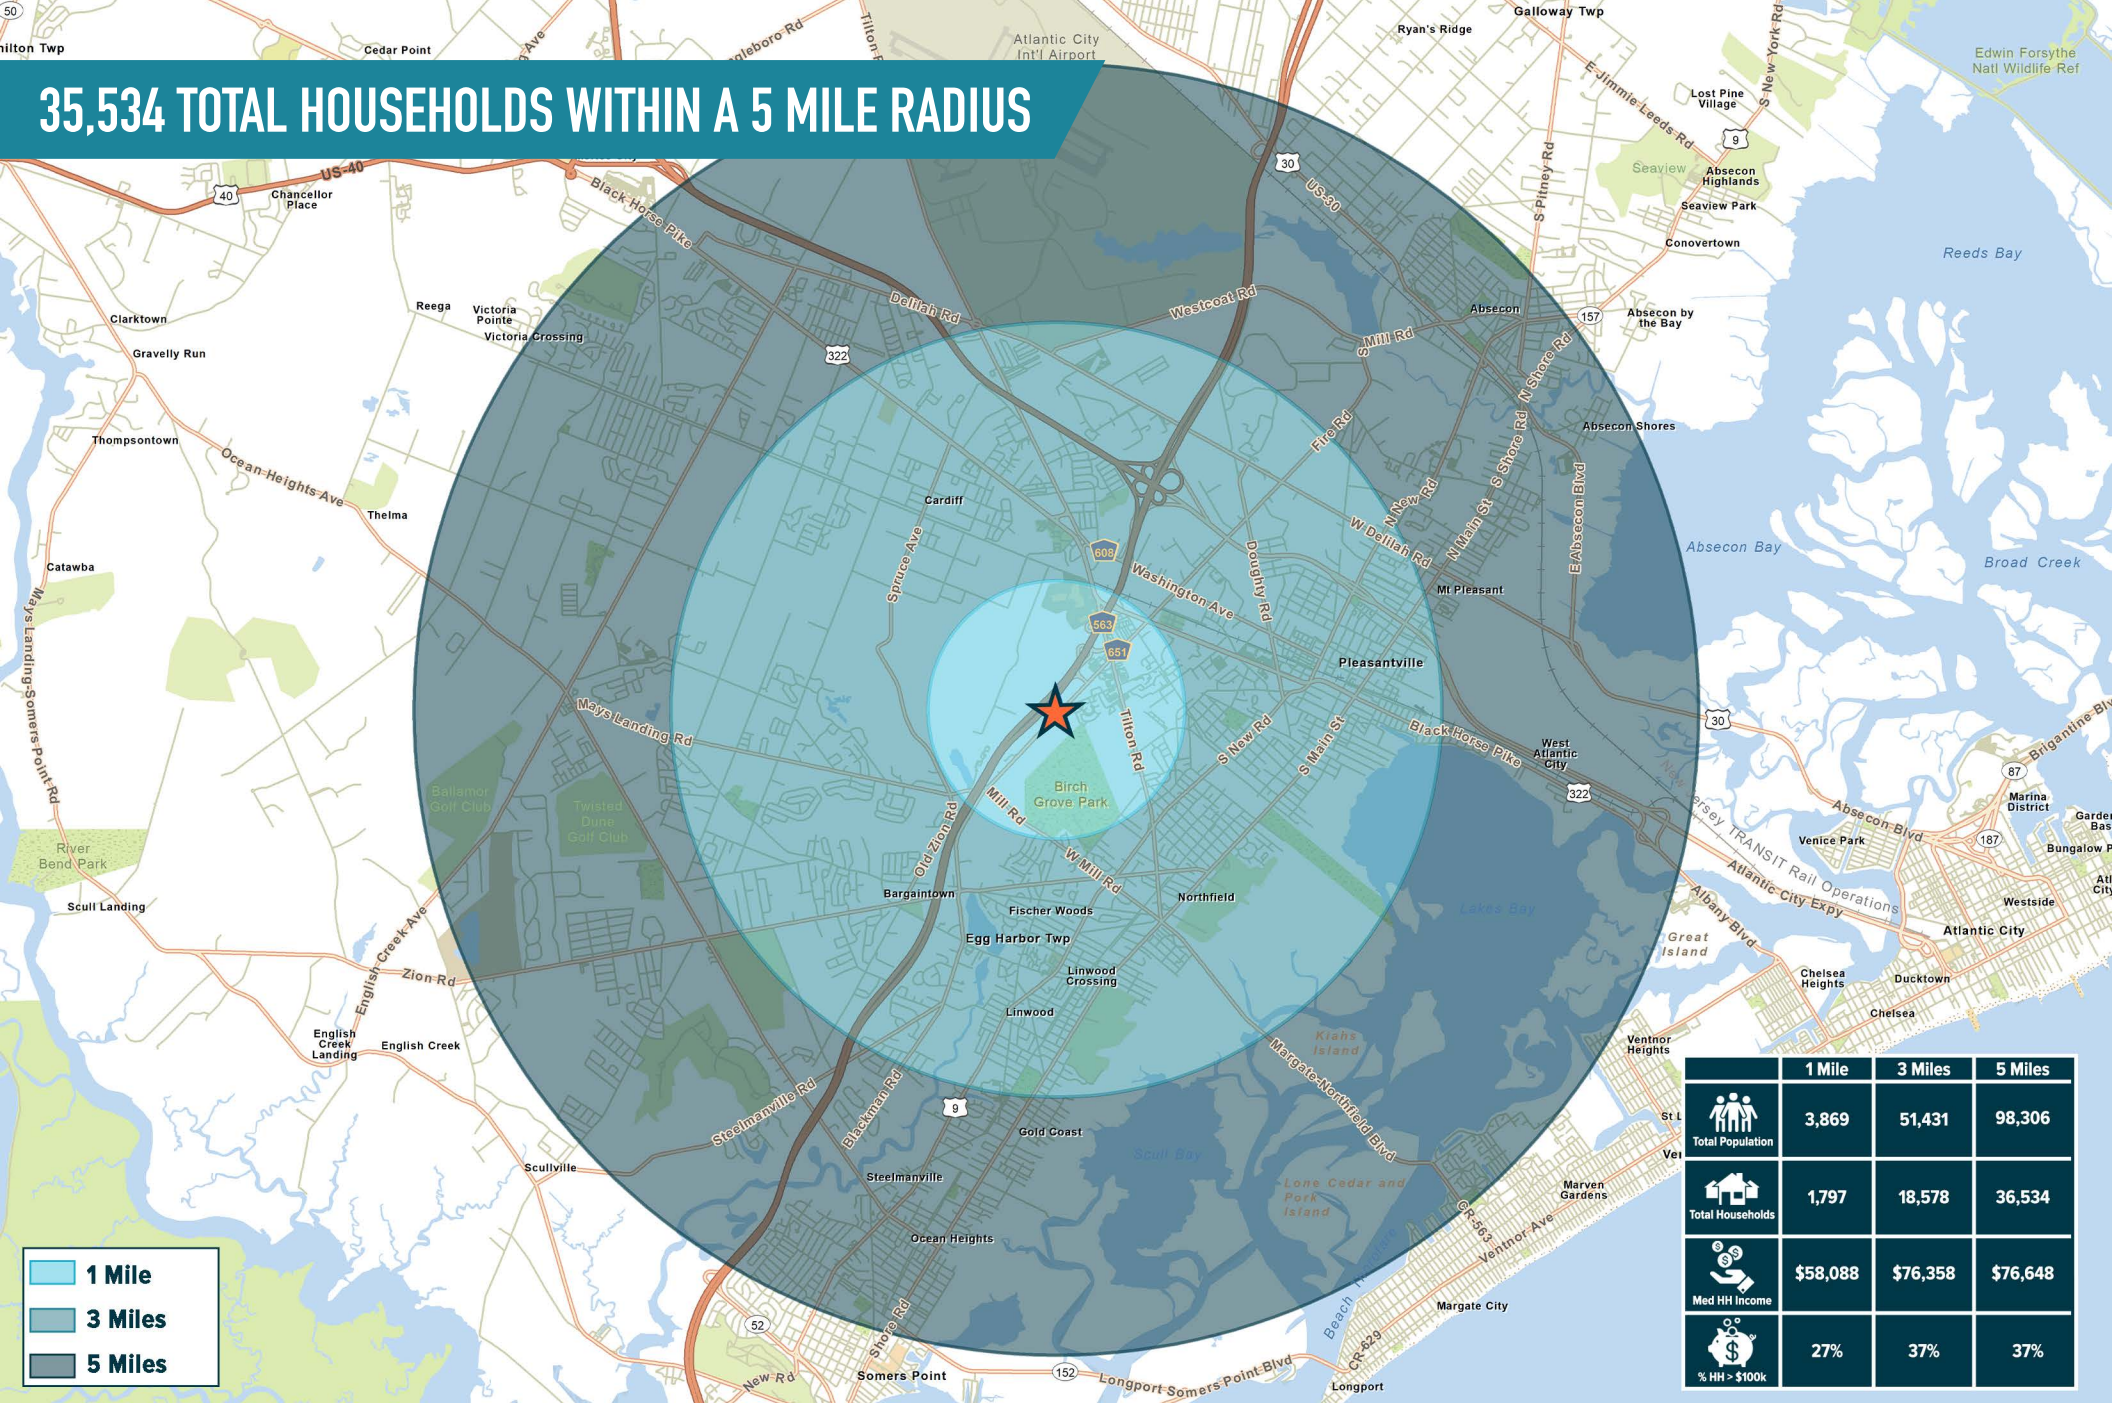

35,534 TOTAL HOUSEHOLDS WITHIN A 5 MILE RADIUS

1 Mile
3 Miles
5 Miles

	1 Mile	3 Miles	5 Miles
Total Population	3,869	51,431	98,306
Total Households	1,797	18,578	36,534
Med HH Income	$58,088	$76,358	$76,648
% HH > $100k	27%	37%	37%

EGG HARBOR TOWNSHIP, NJ
3157 FIRE ROAD