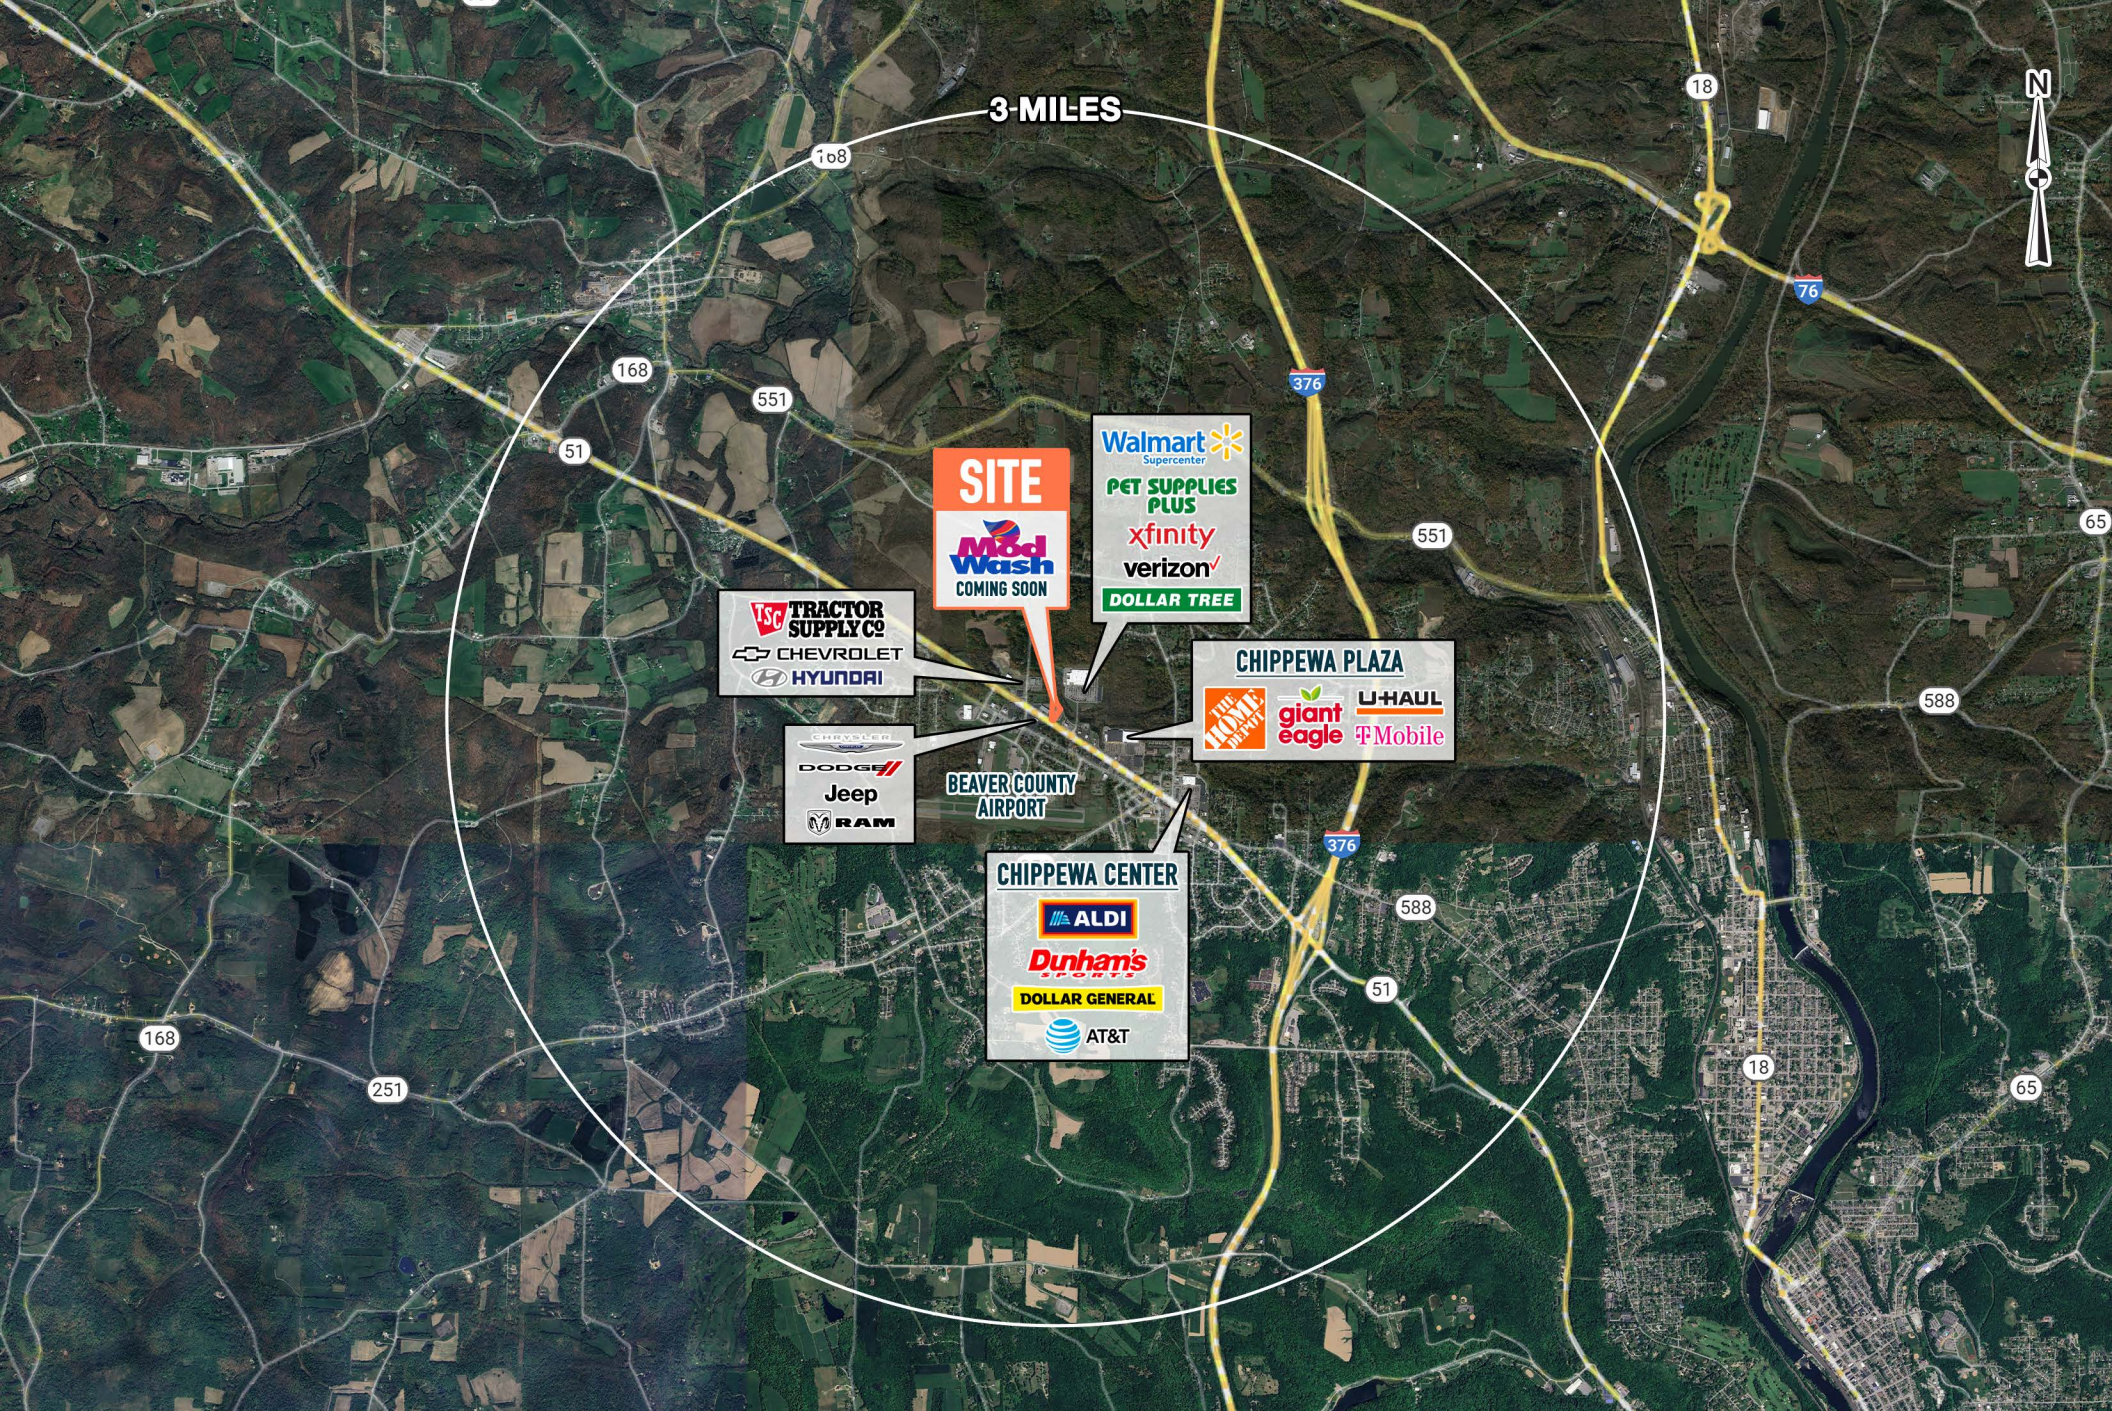

CHIPPEWA, PA

400 CHIPPEWA TOWN CENTER

±4.4 AC AVAILABLE - CAN BE SUBDIVIDED

JOIN

M&D Wash
COMING SOON

METRO[®]
COMMERCIAL
REAL ESTATE, INC.

MetroCommercial.com | PLYMOUTH MEETING, PA | MOUNT LAUREL, NJ | MIAMI, FL | PHILADELPHIA, PA

CHIPPEWA, PA
400 CHIPPEWA TOWN CENTER

MetroCommercial.com

3-MILES

SITE

Mod Wash
COMING SOON

Walmart
Supercenter

PET SUPPLIES PLUS

xfinity

verizon

DOLLAR TREE

ISC TRACTOR SUPPLY CO

CHEVROLET

HYUNDAI

CHIPPEWA PLAZA

THE HOME DEPOT

giant eagle

U-HAUL

T-Mobile

CHEVROLET

DODGE

Jeep

RAM

BEAVER COUNTY AIRPORT

CHIPPEWA CENTER