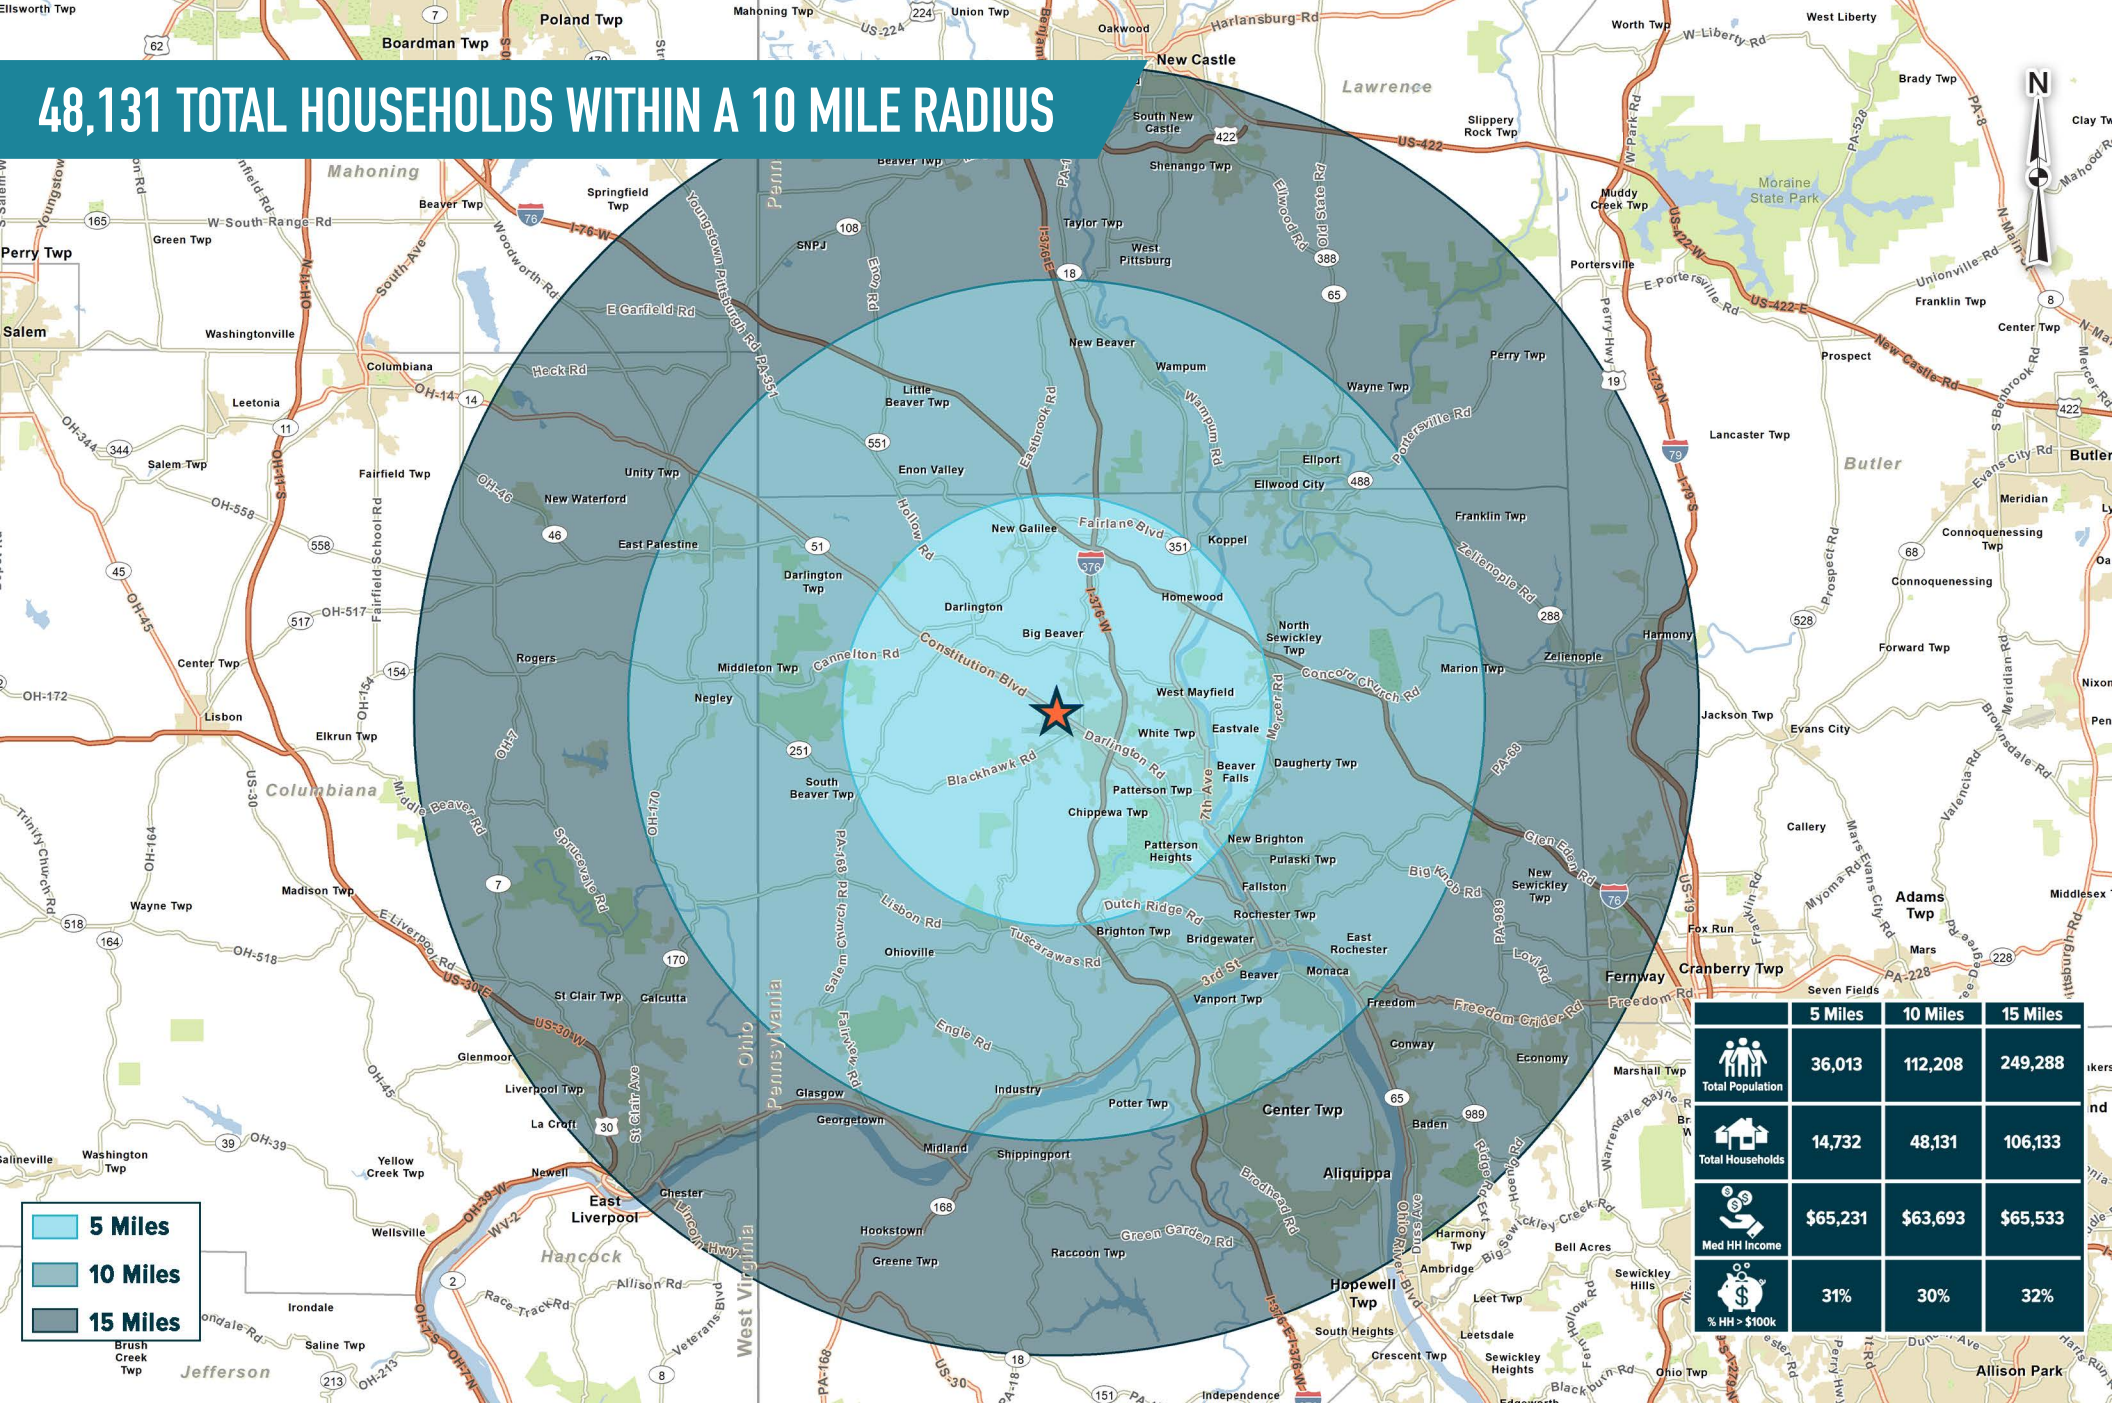

48,131 TOTAL HOUSEHOLDS WITHIN A 10 MILE RADIUS

CHIPPEWA, PA
400 CHIPPEWA TOWN CENTER

MetroCommercial.com