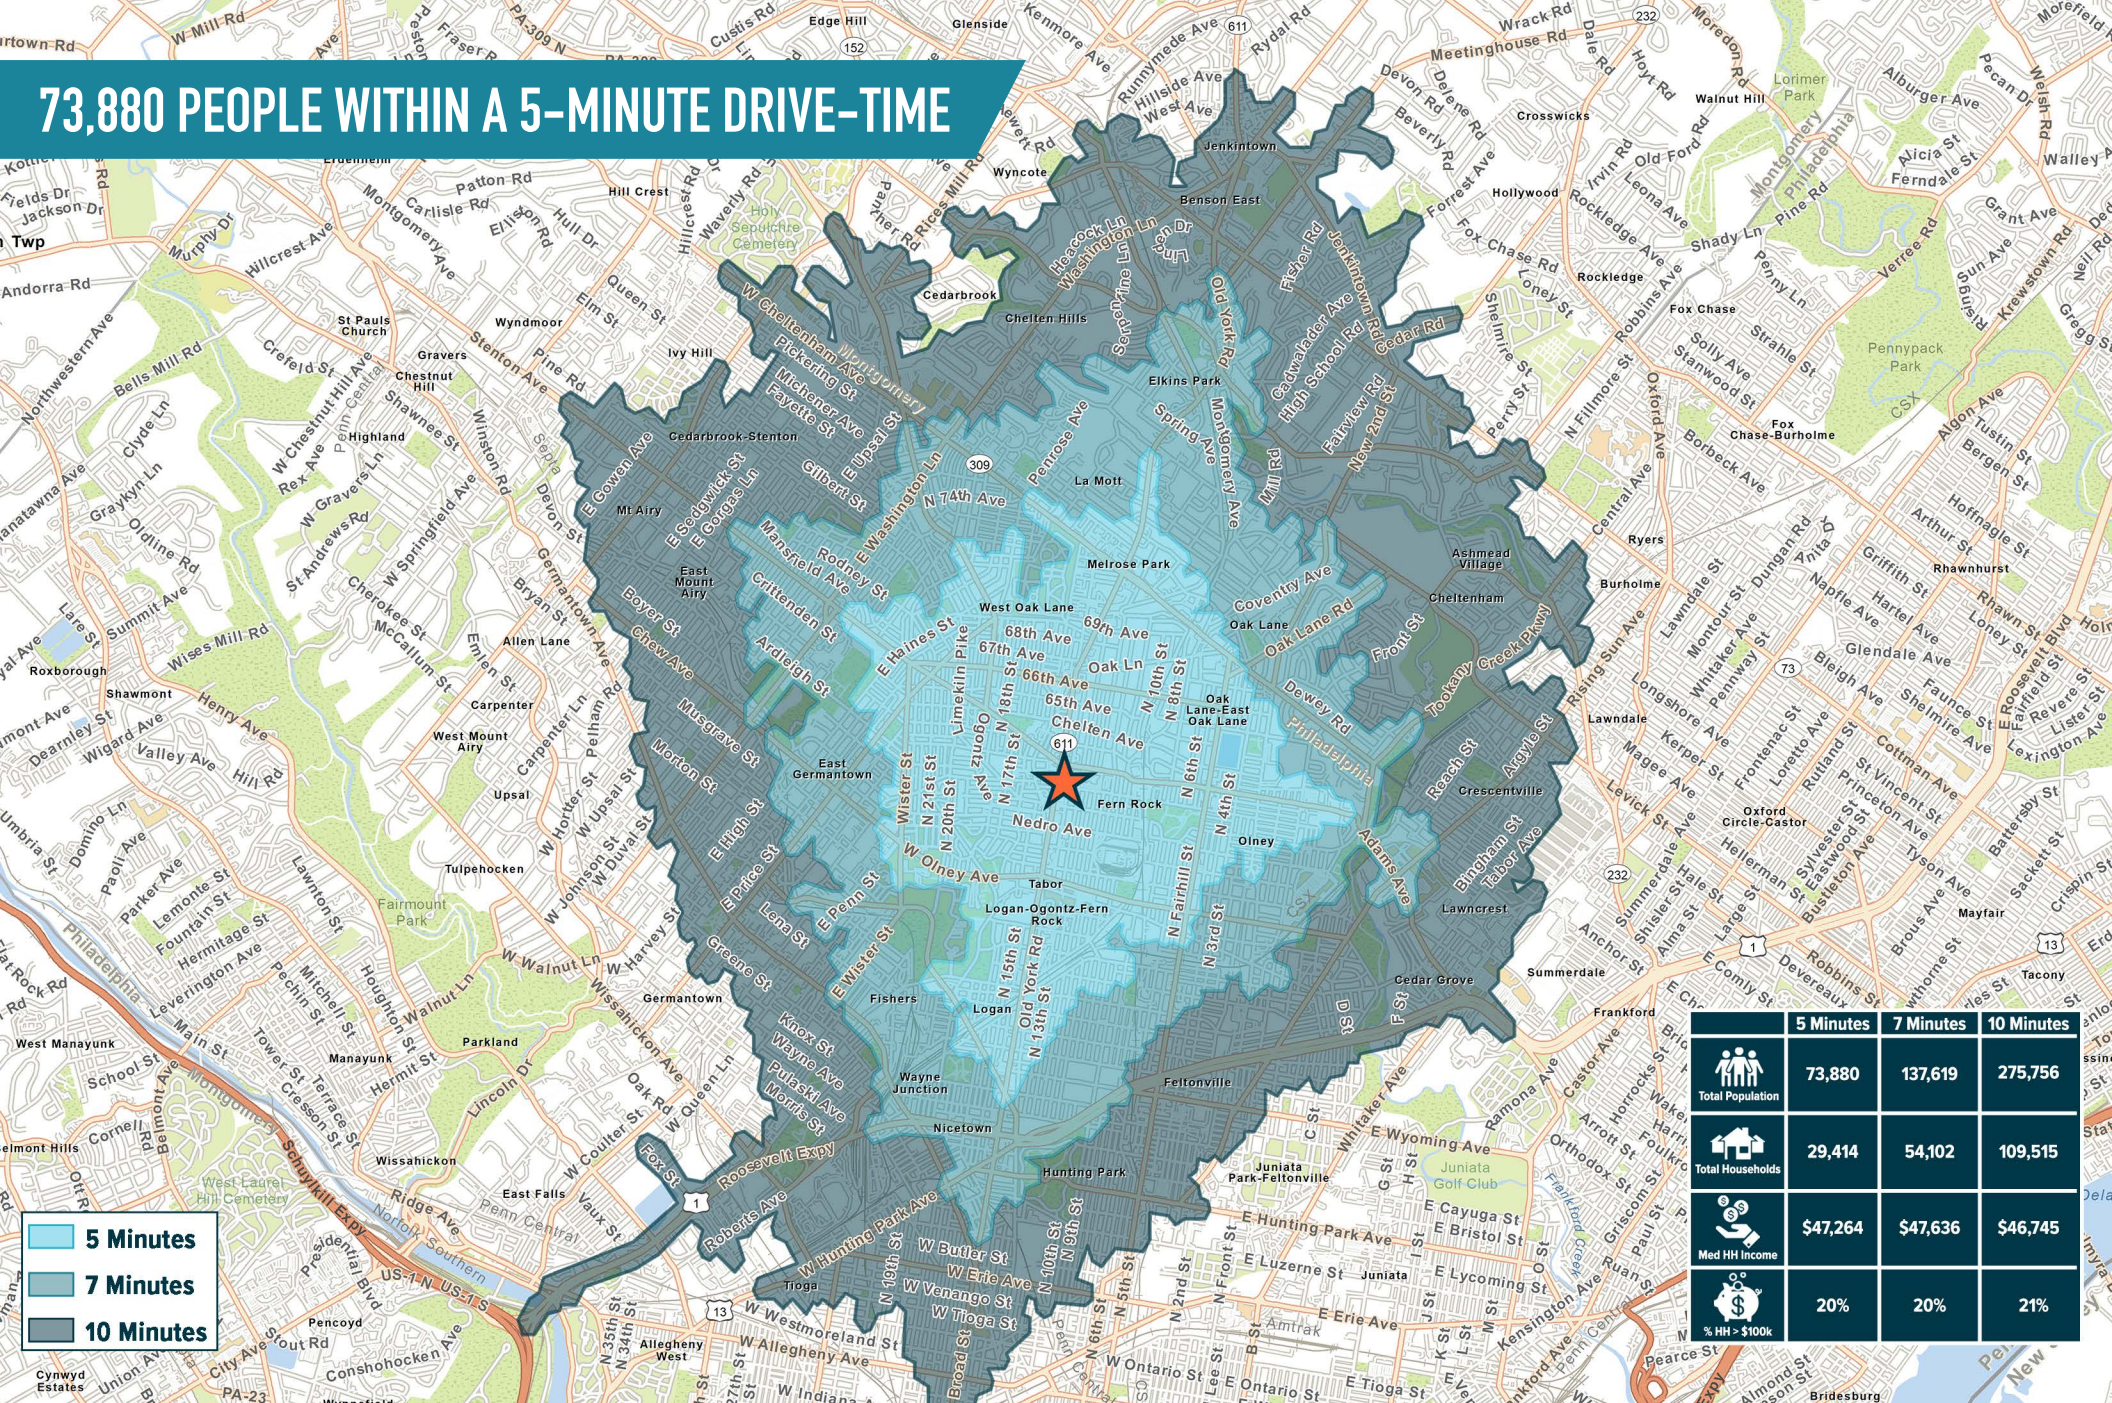

73,880 PEOPLE WITHIN A 5-MINUTE DRIVE-TIME

FORMER RITE AID
PHILADELPHIA, PA
6101 N BROAD STREET

MetroCommercial.com