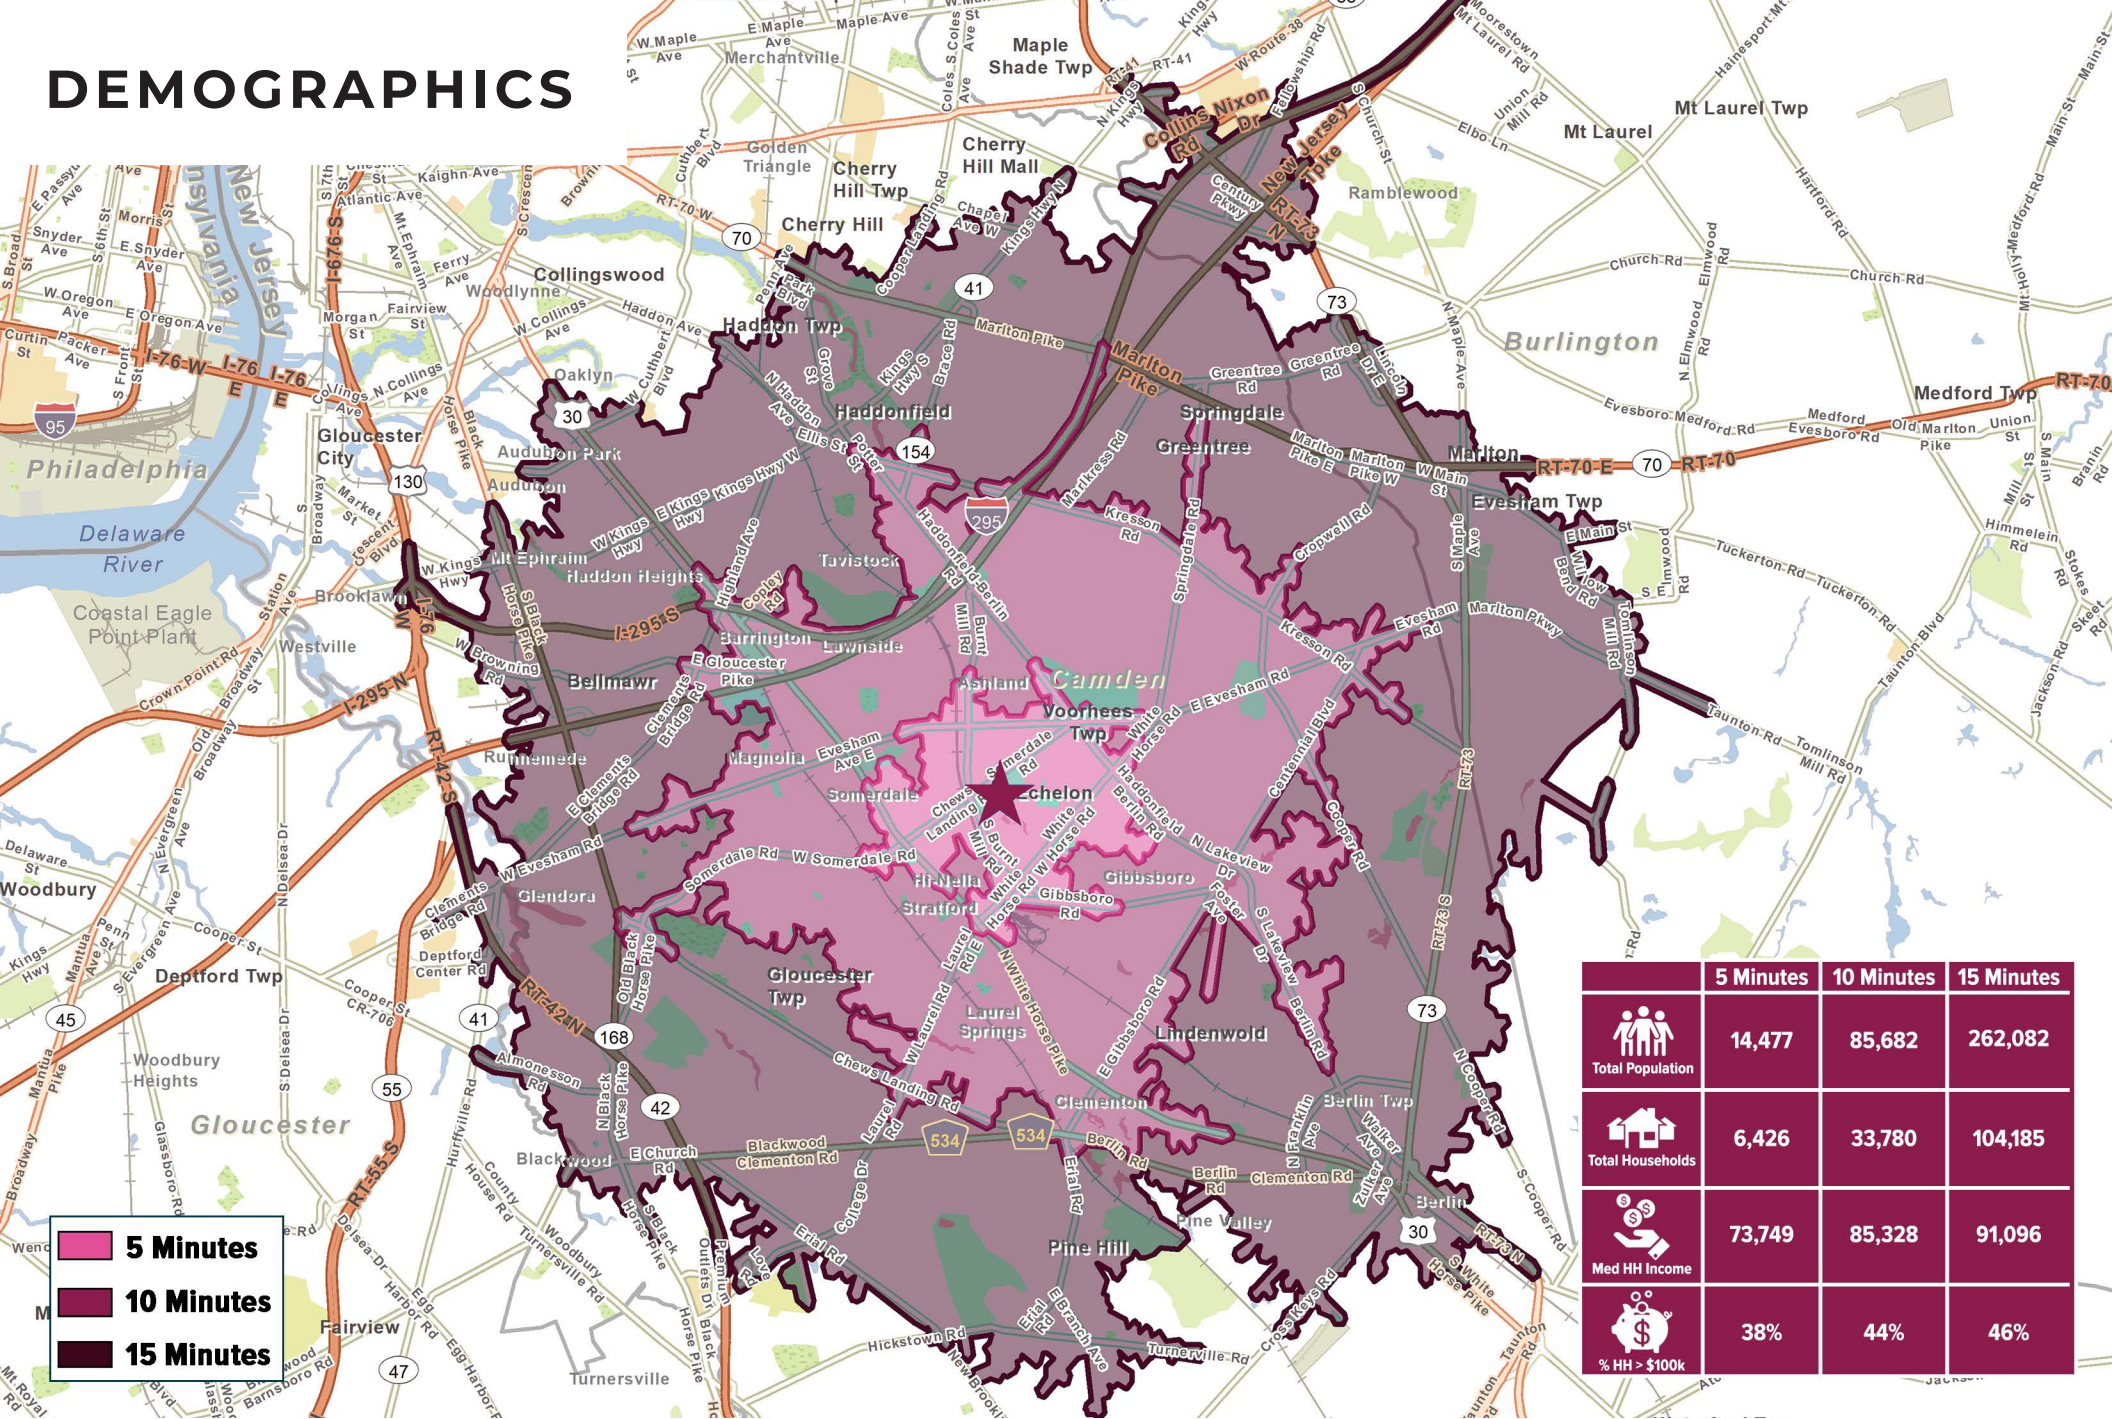

# DEMOGRAPHICS

5 Minutes  
 10 Minutes  
 15 Minutes

	5 Minutes	10 Minutes	15 Minutes
 Total Population	14,477	85,682	262,082
 Total Households	6,426	33,780	104,185
 Med HH Income	73,749	85,328	91,096
 % HH > \$100k	38%	44%	46%