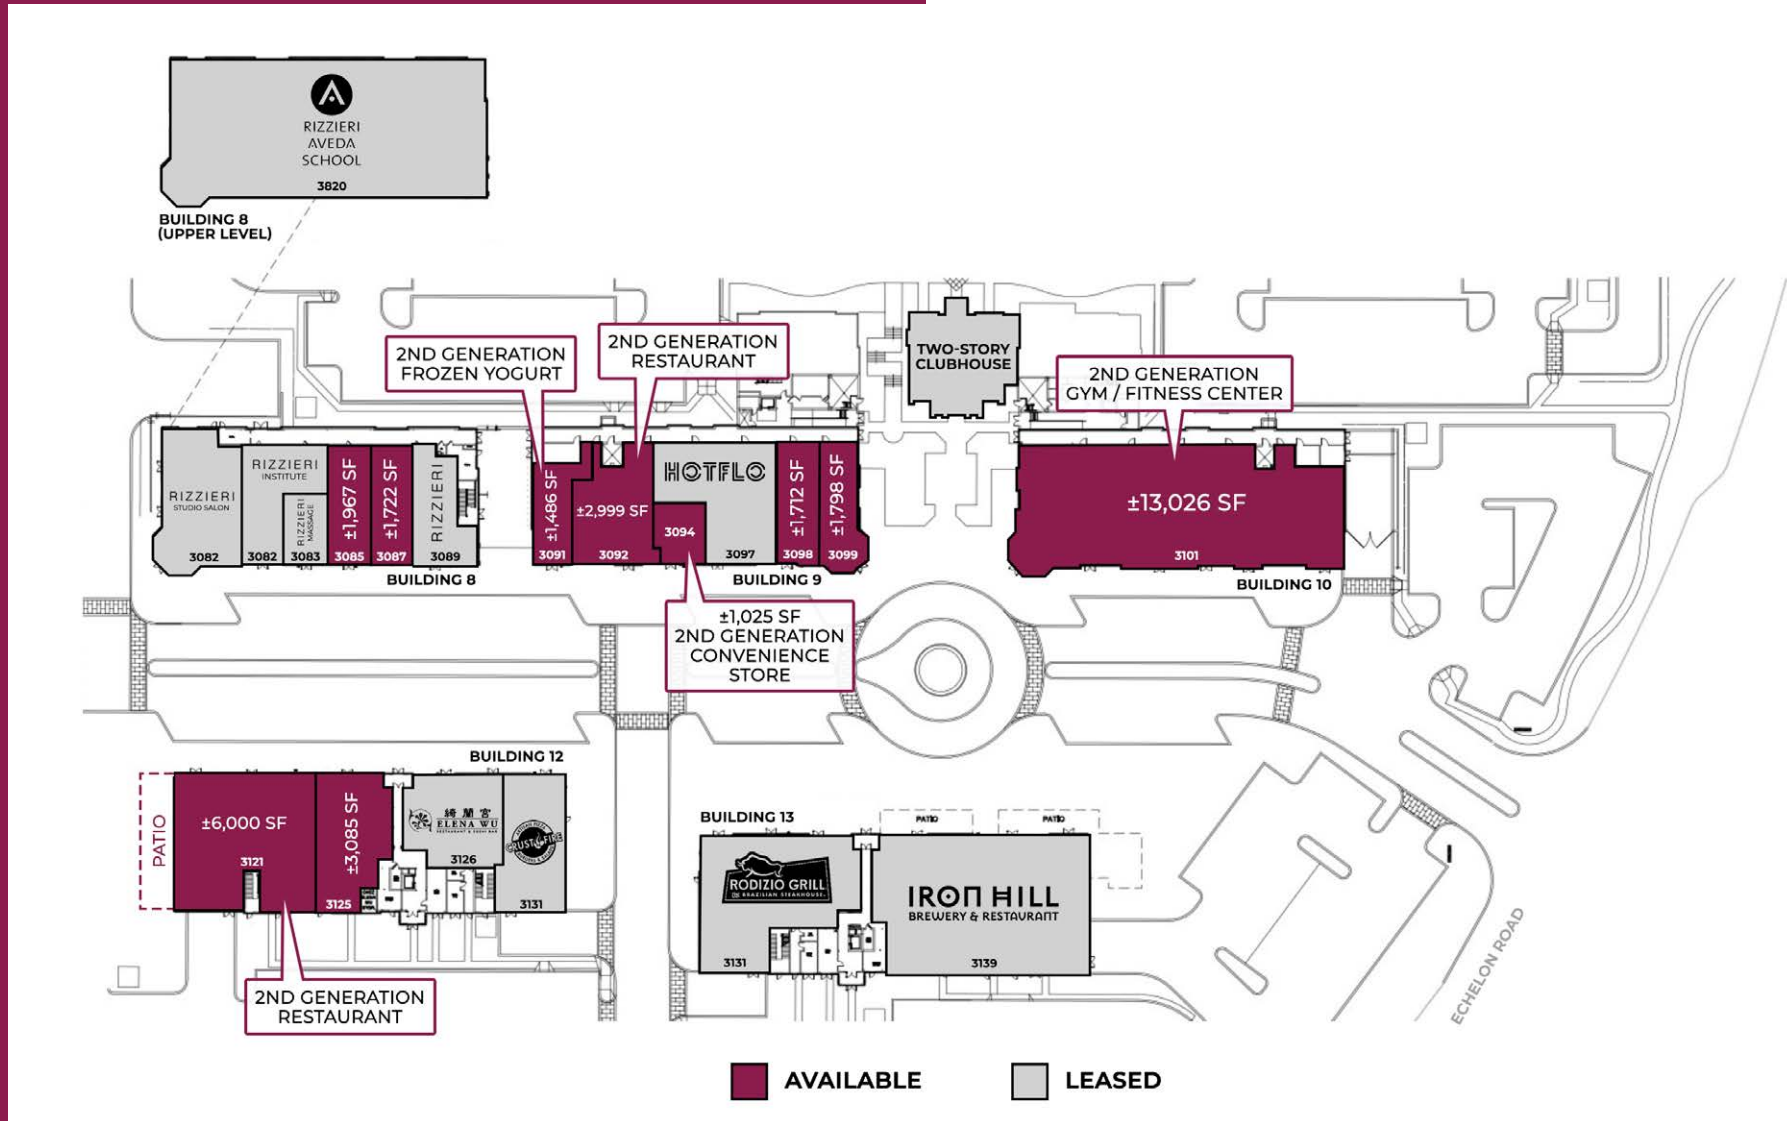

SITE PLAN

The information and images contained herein are from sources deemed reliable. However, Metro Commercial Real Estate, Inc. makes no representation whatsoever as to their accuracy or authenticity. Images shown may be modified for illustrative purposes. Images may be out-of-date and not current. March 21, 2024 9:06 AM