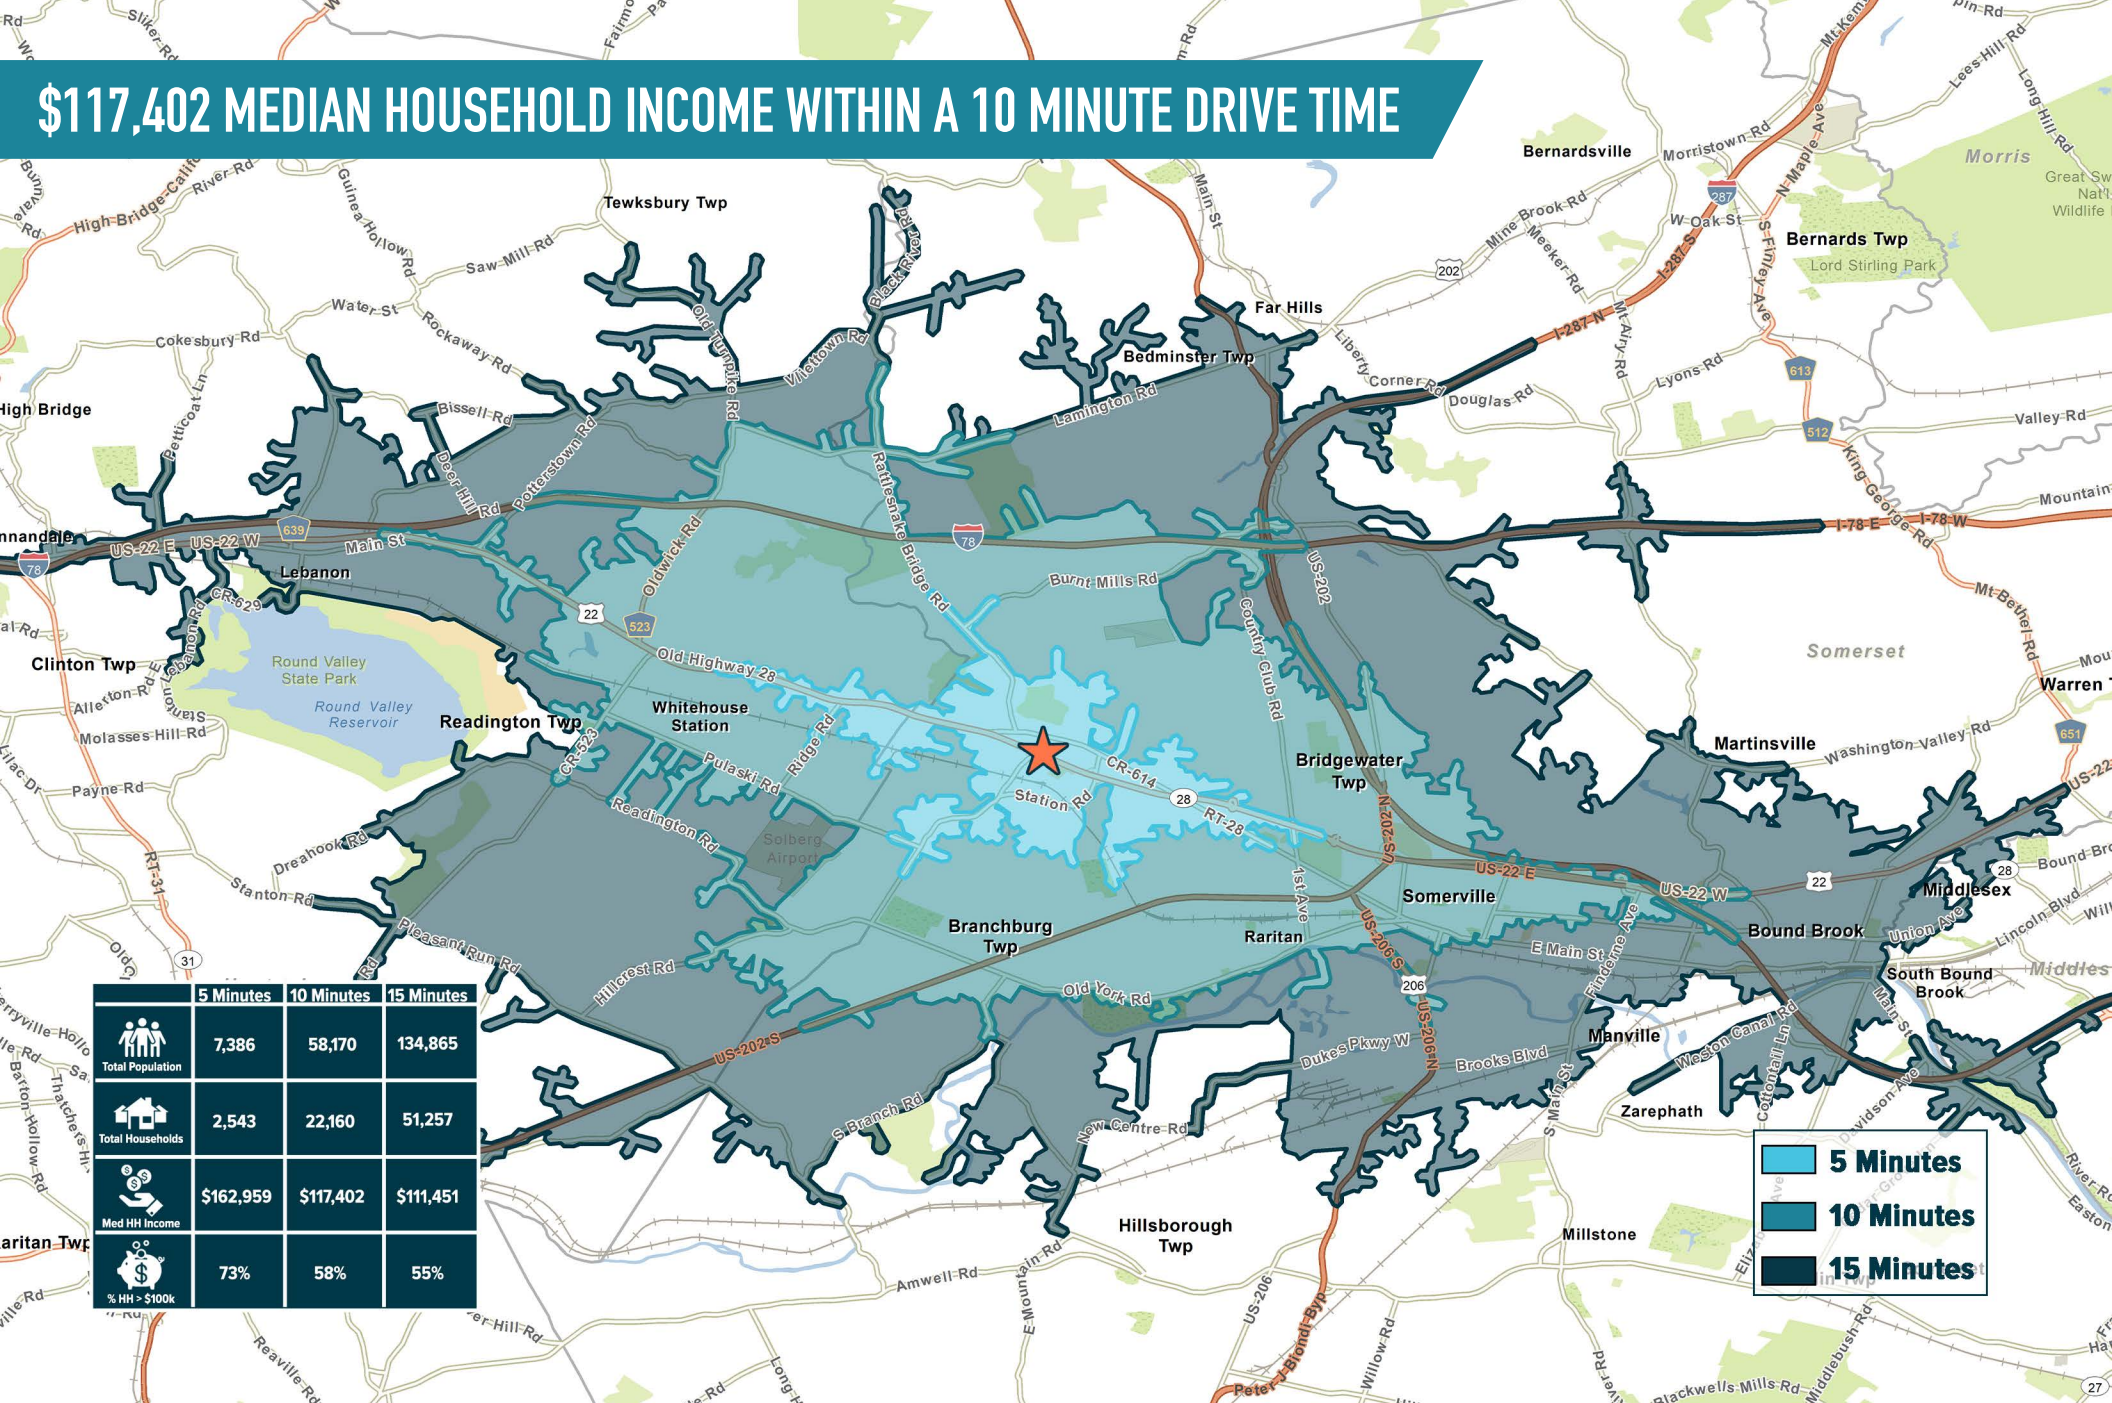

$117,402 MEDIAN HOUSEHOLD INCOME WITHIN A 10 MINUTE DRIVE TIME

	5 Minutes	10 Minutes	15 Minutes
Total Population	7,386	58,170	134,865
Total Households	2,543	22,160	51,257
Med HH Income	$162,959	$117,402	$111,451
% HH > $100k	73%	58%	55%

FORMER PNC BANK
BRANCBURG, NJ
204 RARITAN VALLEY COLLEGE DRIVE

MetroCommercial.com