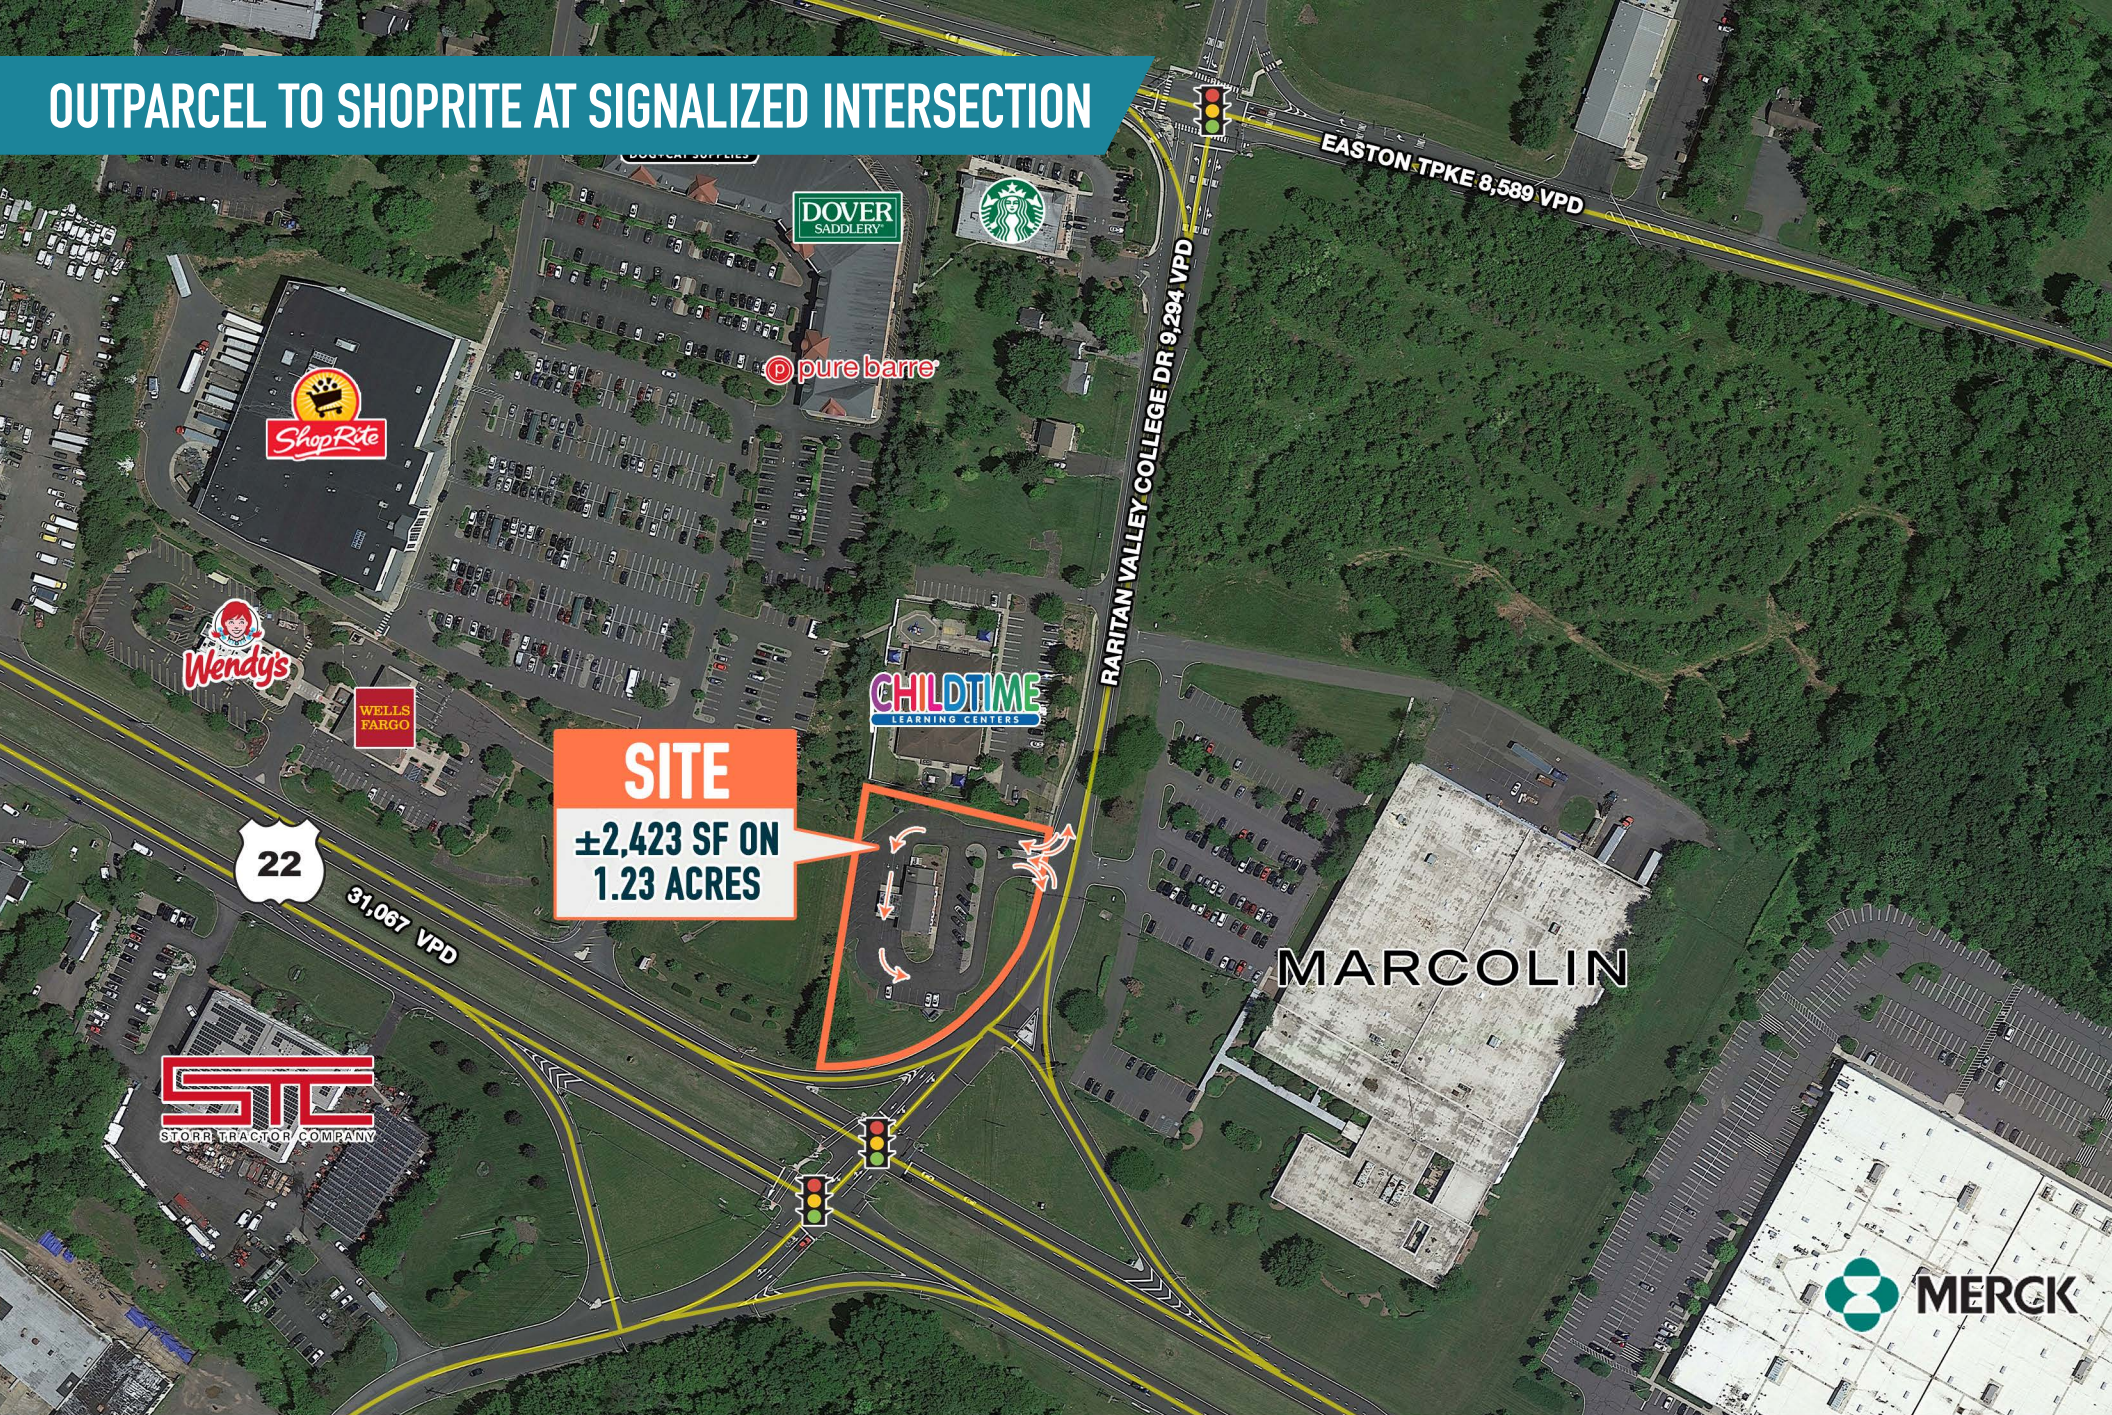

OUTPARCEL TO SHOPRITE AT SIGNALIZED INTERSECTION

SITE
±2,423 SF ON
1.23 ACRES

MARCOLIN

MERCK

FORMER PNC BANK
BRANDBURG, NJ
204 RARITAN VALLEY COLLEGE DRIVE

METRO
COMMERCIAL

MetroCommercial.com