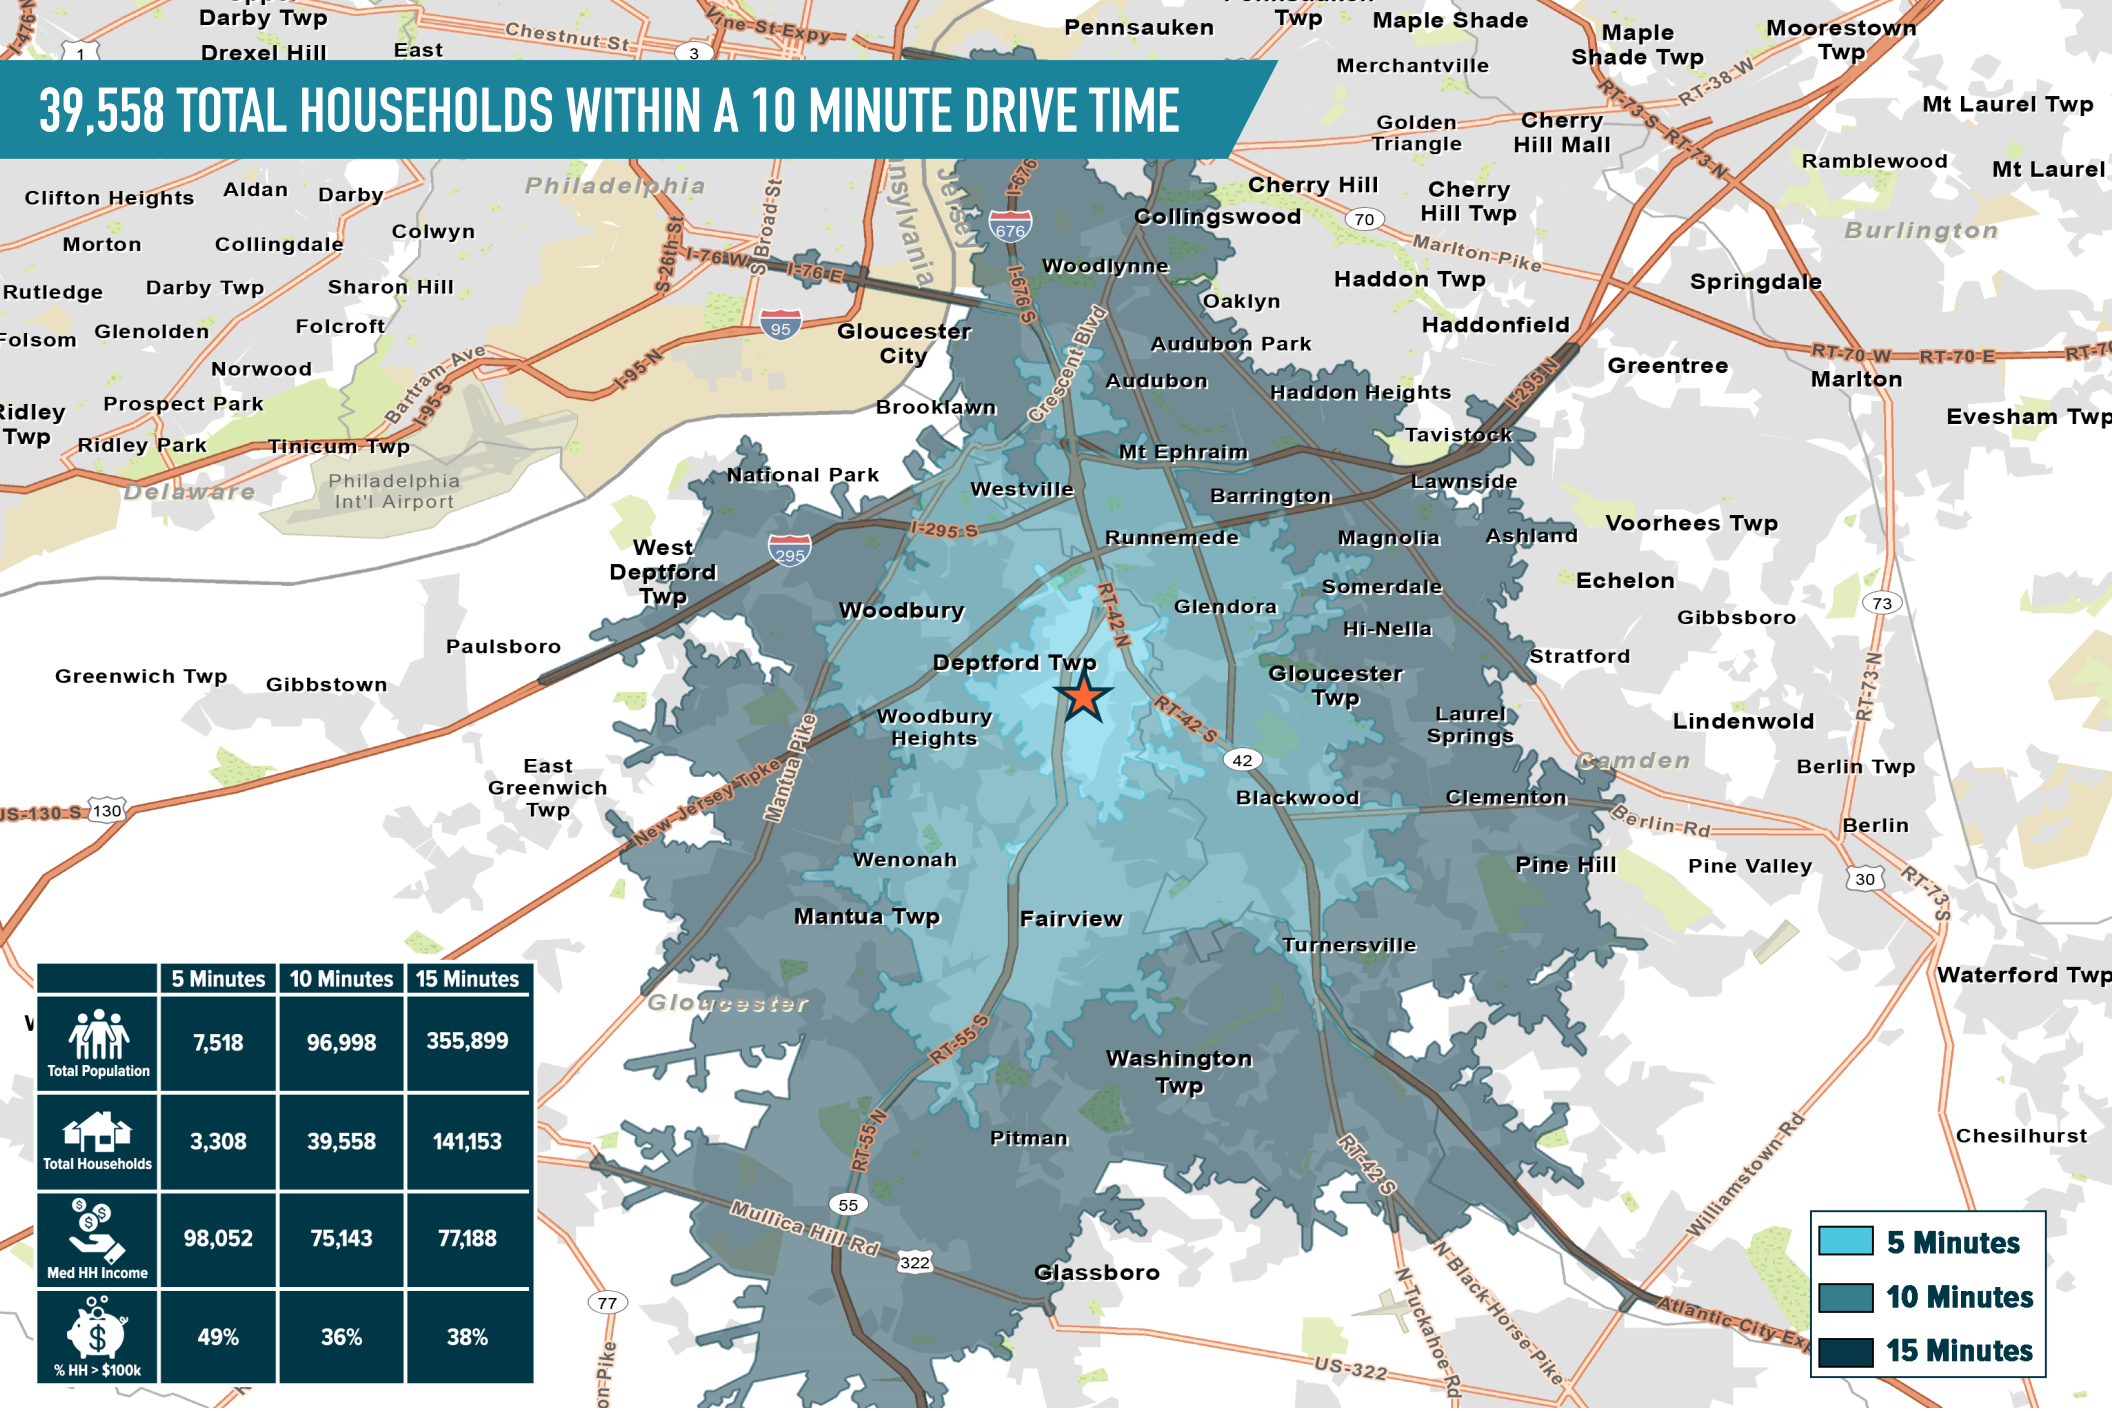

39,558 TOTAL HOUSEHOLDS WITHIN A 10 MINUTE DRIVE TIME

	5 Minutes	10 Minutes	15 Minutes
Total Population	7,518	96,998	355,899
Total Households	3,308	39,558	141,153
Med HH Income	98,052	75,143	77,188
% HH > $100k	49%	36%	38%

COURT AT DEPTFORD
DEPTFORD, NJ
1500 ALMONESSON ROAD