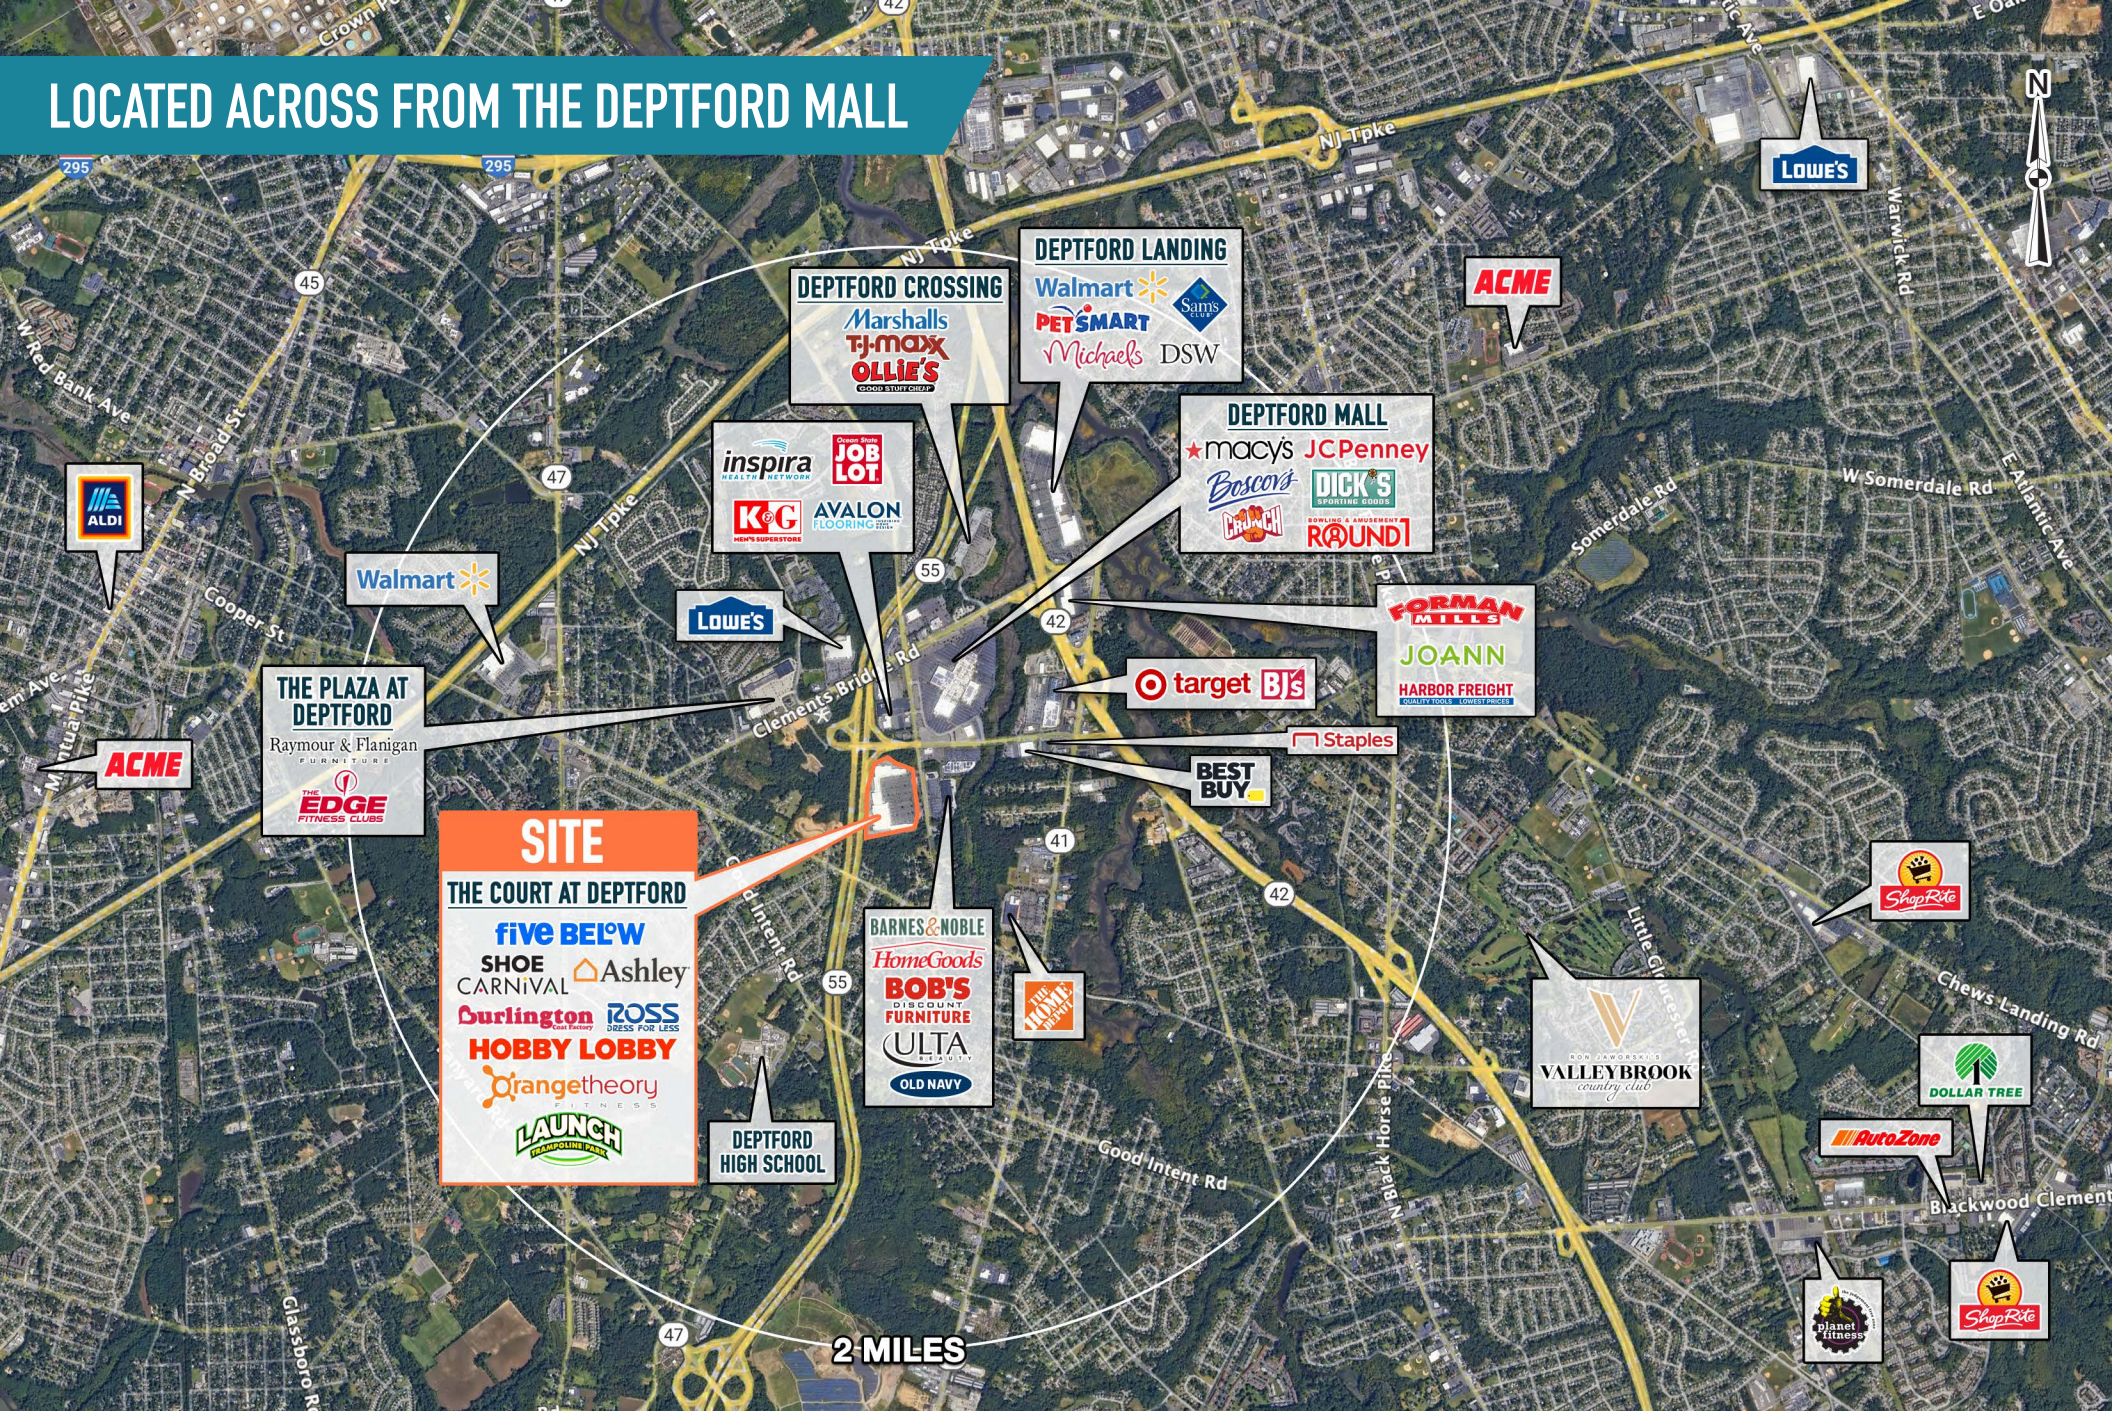

LOCATED ACROSS FROM THE DEPTFORD MALL

COURT AT DEPTFORD
DEPTFORD, NJ
1500 ALMONESSON ROAD

MetroCommercial.com