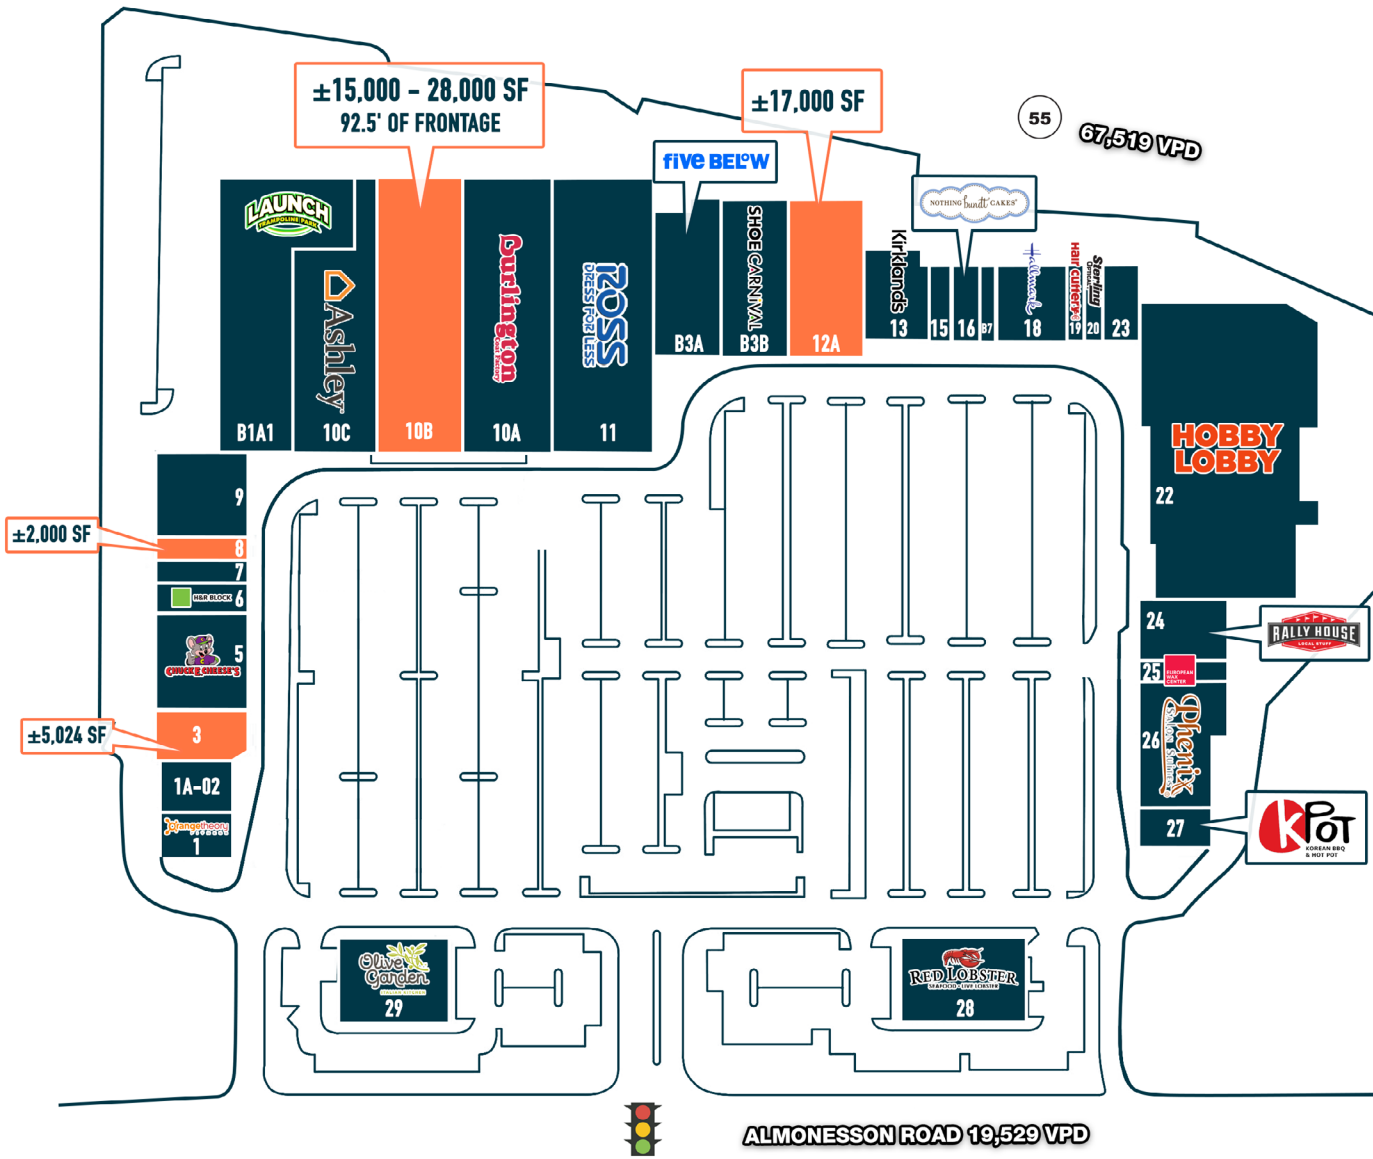

FANTASTIC NATIONAL RETAILERS DRIVING ON-SITE TRAFFIC

B1A1	Launch Trampoline Park	32,220 SF
B3A	Five Below	11,678 SF
B3B	Shoe Carnival	11,677 SF
B7	Viet Pho	1,200 SF
01	Orange Theory Fitness	3,200 SF
01A-02	Belle Nails	5,655 SF
03	AVAILABLE	5,024 SF
05	Chuck E. Cheese's	11,002 SF
06	H&R Block	3,000 SF
07	3 Dimensional Physical Therapy	3,000 SF
08	AVAILABLE	2,000 SF
09	Five Star Swim School	9,908 SF
10A	Burlington	60,000 SF
10B	AVAILABLE	15,000 - 28,000 SF
10C	Ashley Furniture HomeStore Outlet	25,645 SF
11	Ross Dress for Less	31,351 SF
12A	AVAILABLE	17,000 SF
13	Kirkland's	7,613 SF
15	Mochi Tea	1,201 SF
16	Nothing Bundt Cakes	2,400 SF
18	Norman's Hallmark	6,671 SF
19	Hair Cuttery	1,320 SF
20	Sterling Optical	1,600 SF
22	Hobby Lobby	58,955 SF
23	My Orthodontist	3,373 SF
24	Rally House	6,930 SF
25	European Wax Center	2,001 SF
26	Phenix Salon Suites	10,247 SF
27	KPOT	5,403 SF
28	Red Lobster	9,494 SF
29	Olive Garden	9,148 SF

COURT AT DEPTFORD
DEPTFORD, NJ
1500 ALMONESSON ROAD

MetroCommercial.com