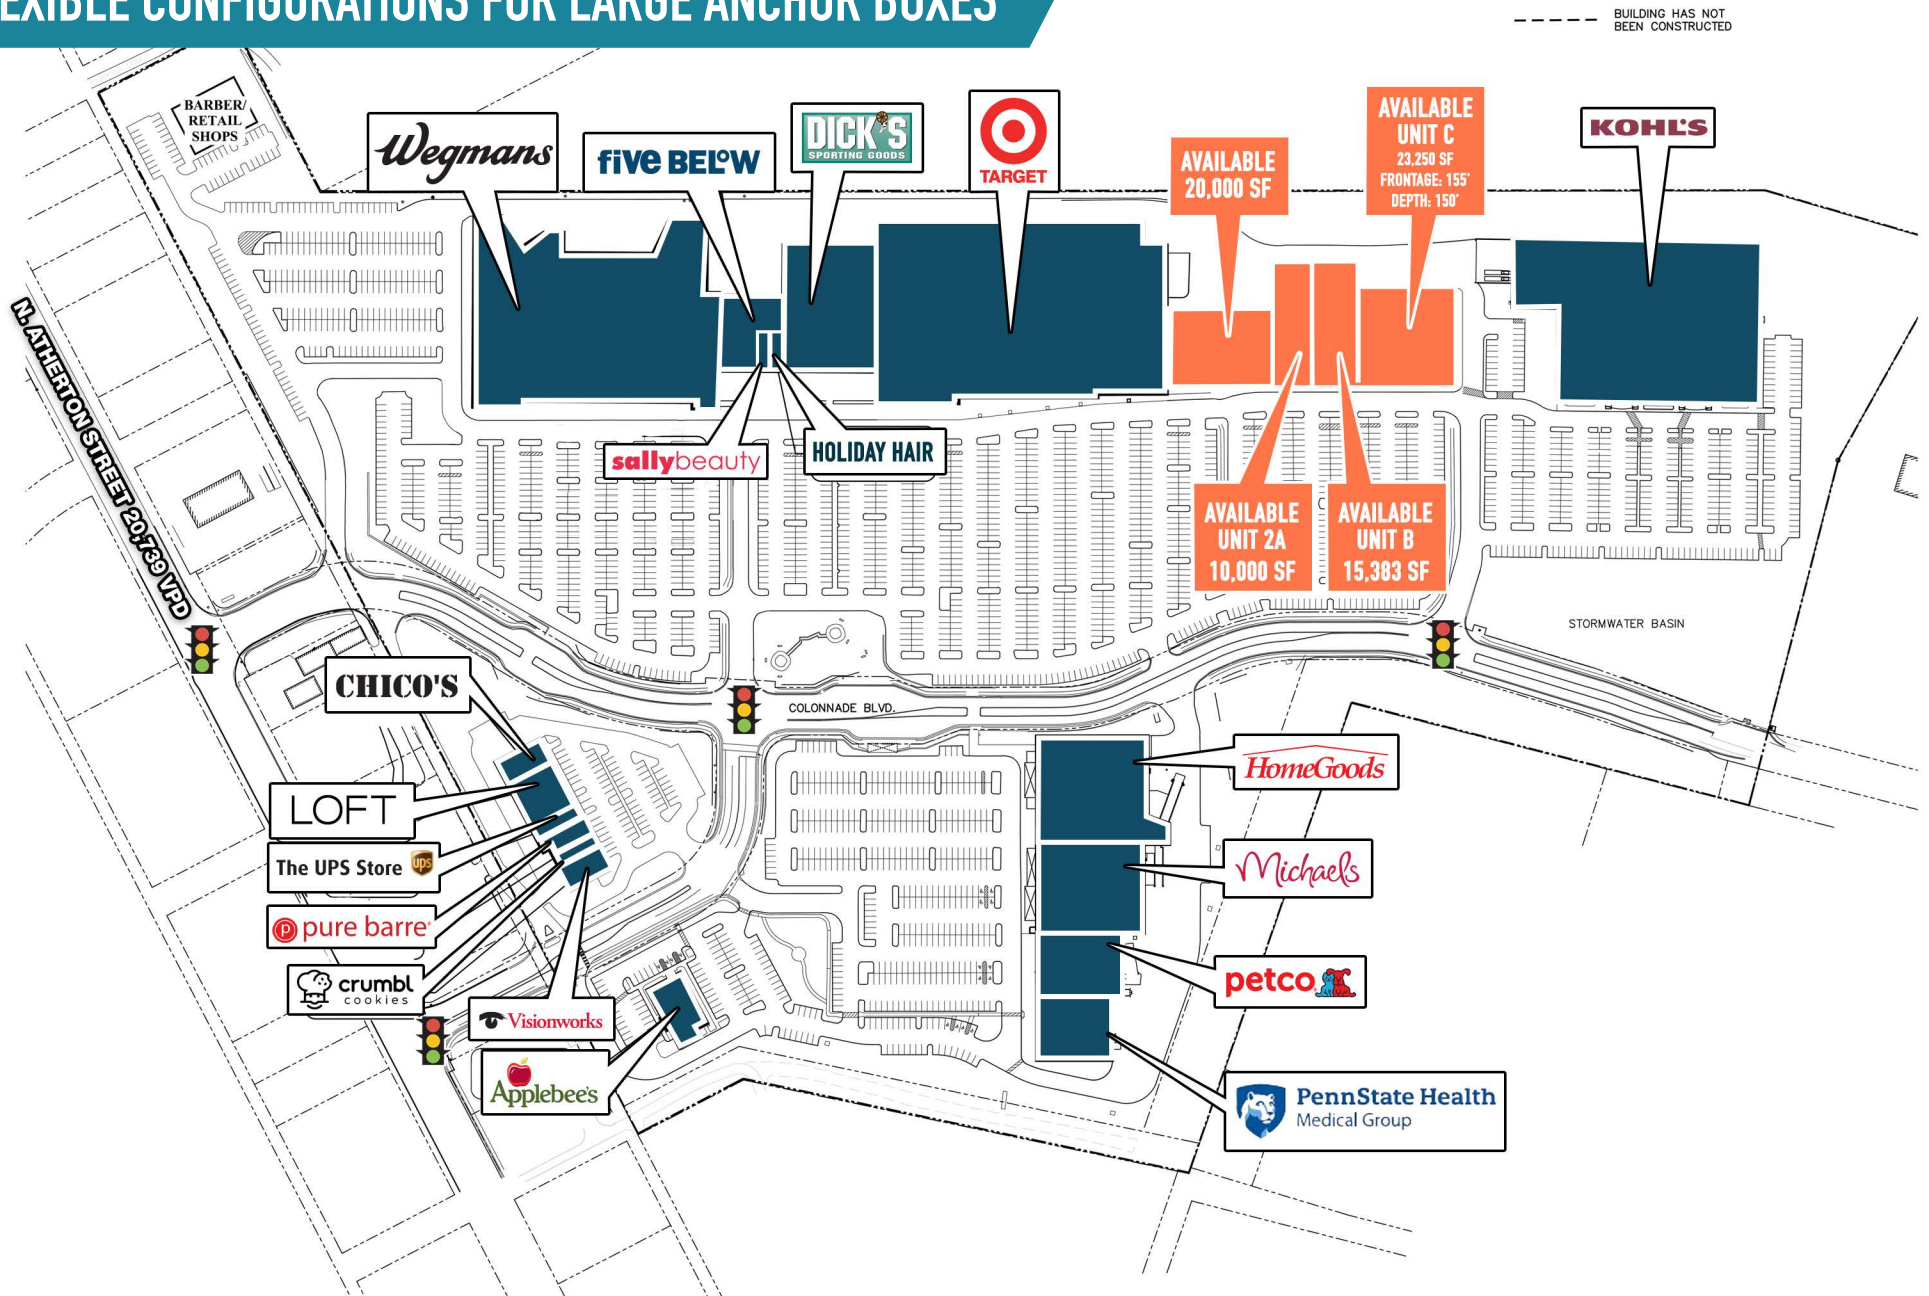

FLEXIBLE CONFIGURATIONS FOR LARGE ANCHOR BOXES

COLONNADE AT STATE COLLEGE
STATE COLLEGE, PA
COLONNADE AVENUE

www.metrocommercial.com