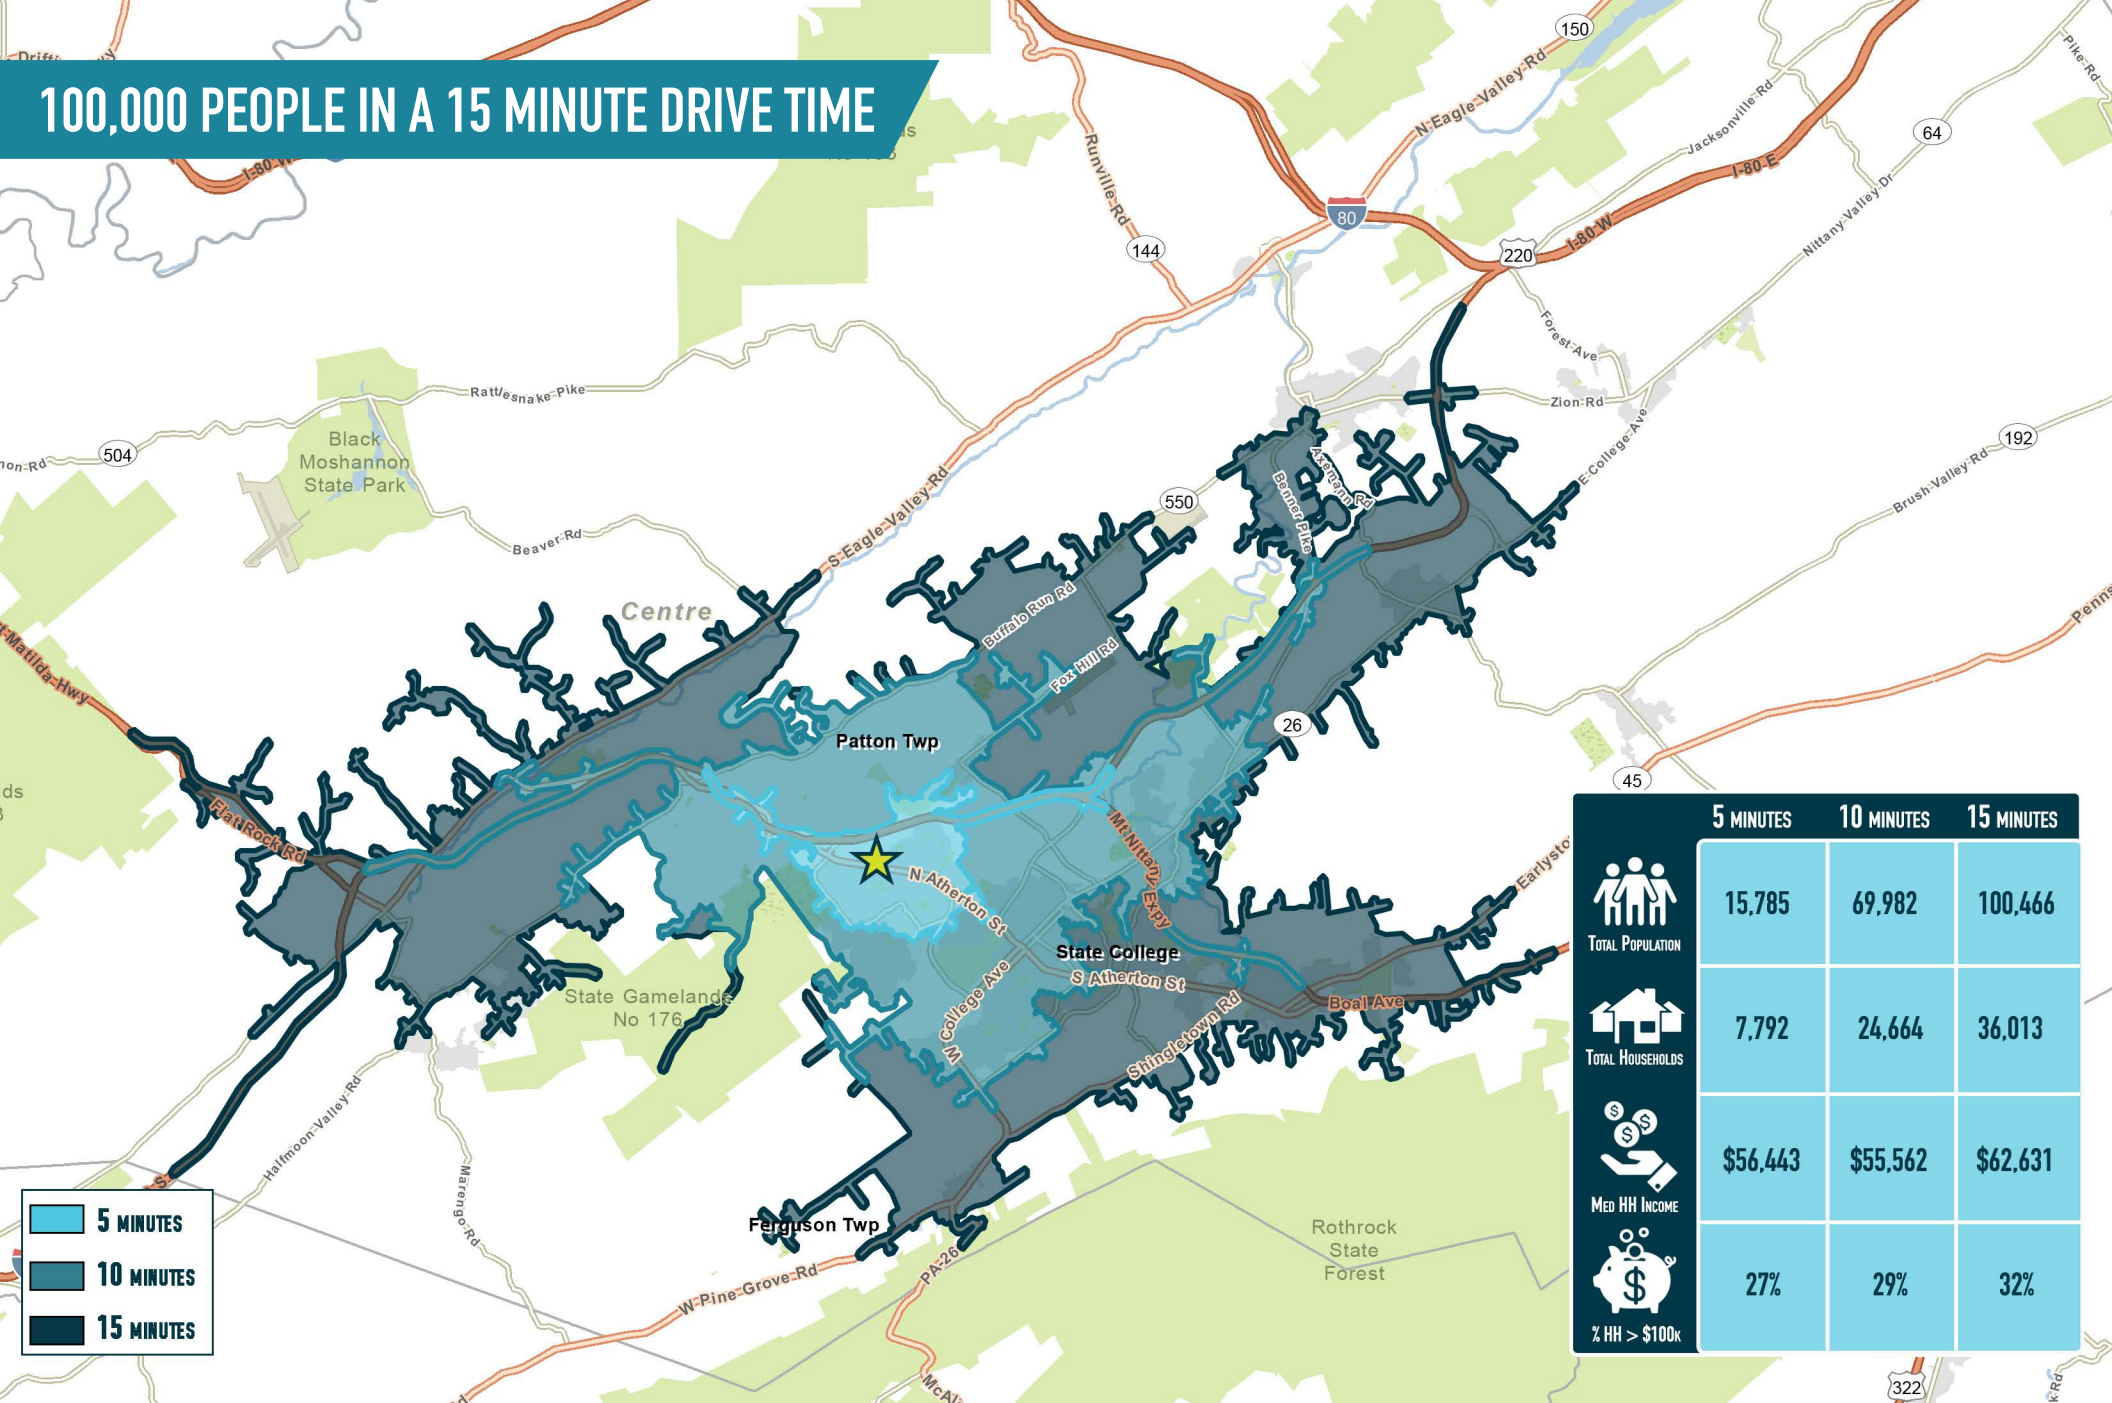

# 100,000 PEOPLE IN A 15 MINUTE DRIVE TIME

	5 MINUTES	10 MINUTES	15 MINUTES
TOTAL POPULATION	15,785	69,982	100,466
TOTAL HOUSEHOLDS	7,792	24,664	36,013
MED HH INCOME	\$56,443	\$55,562	\$62,631
% HH > \$100k	27%	29%	32%