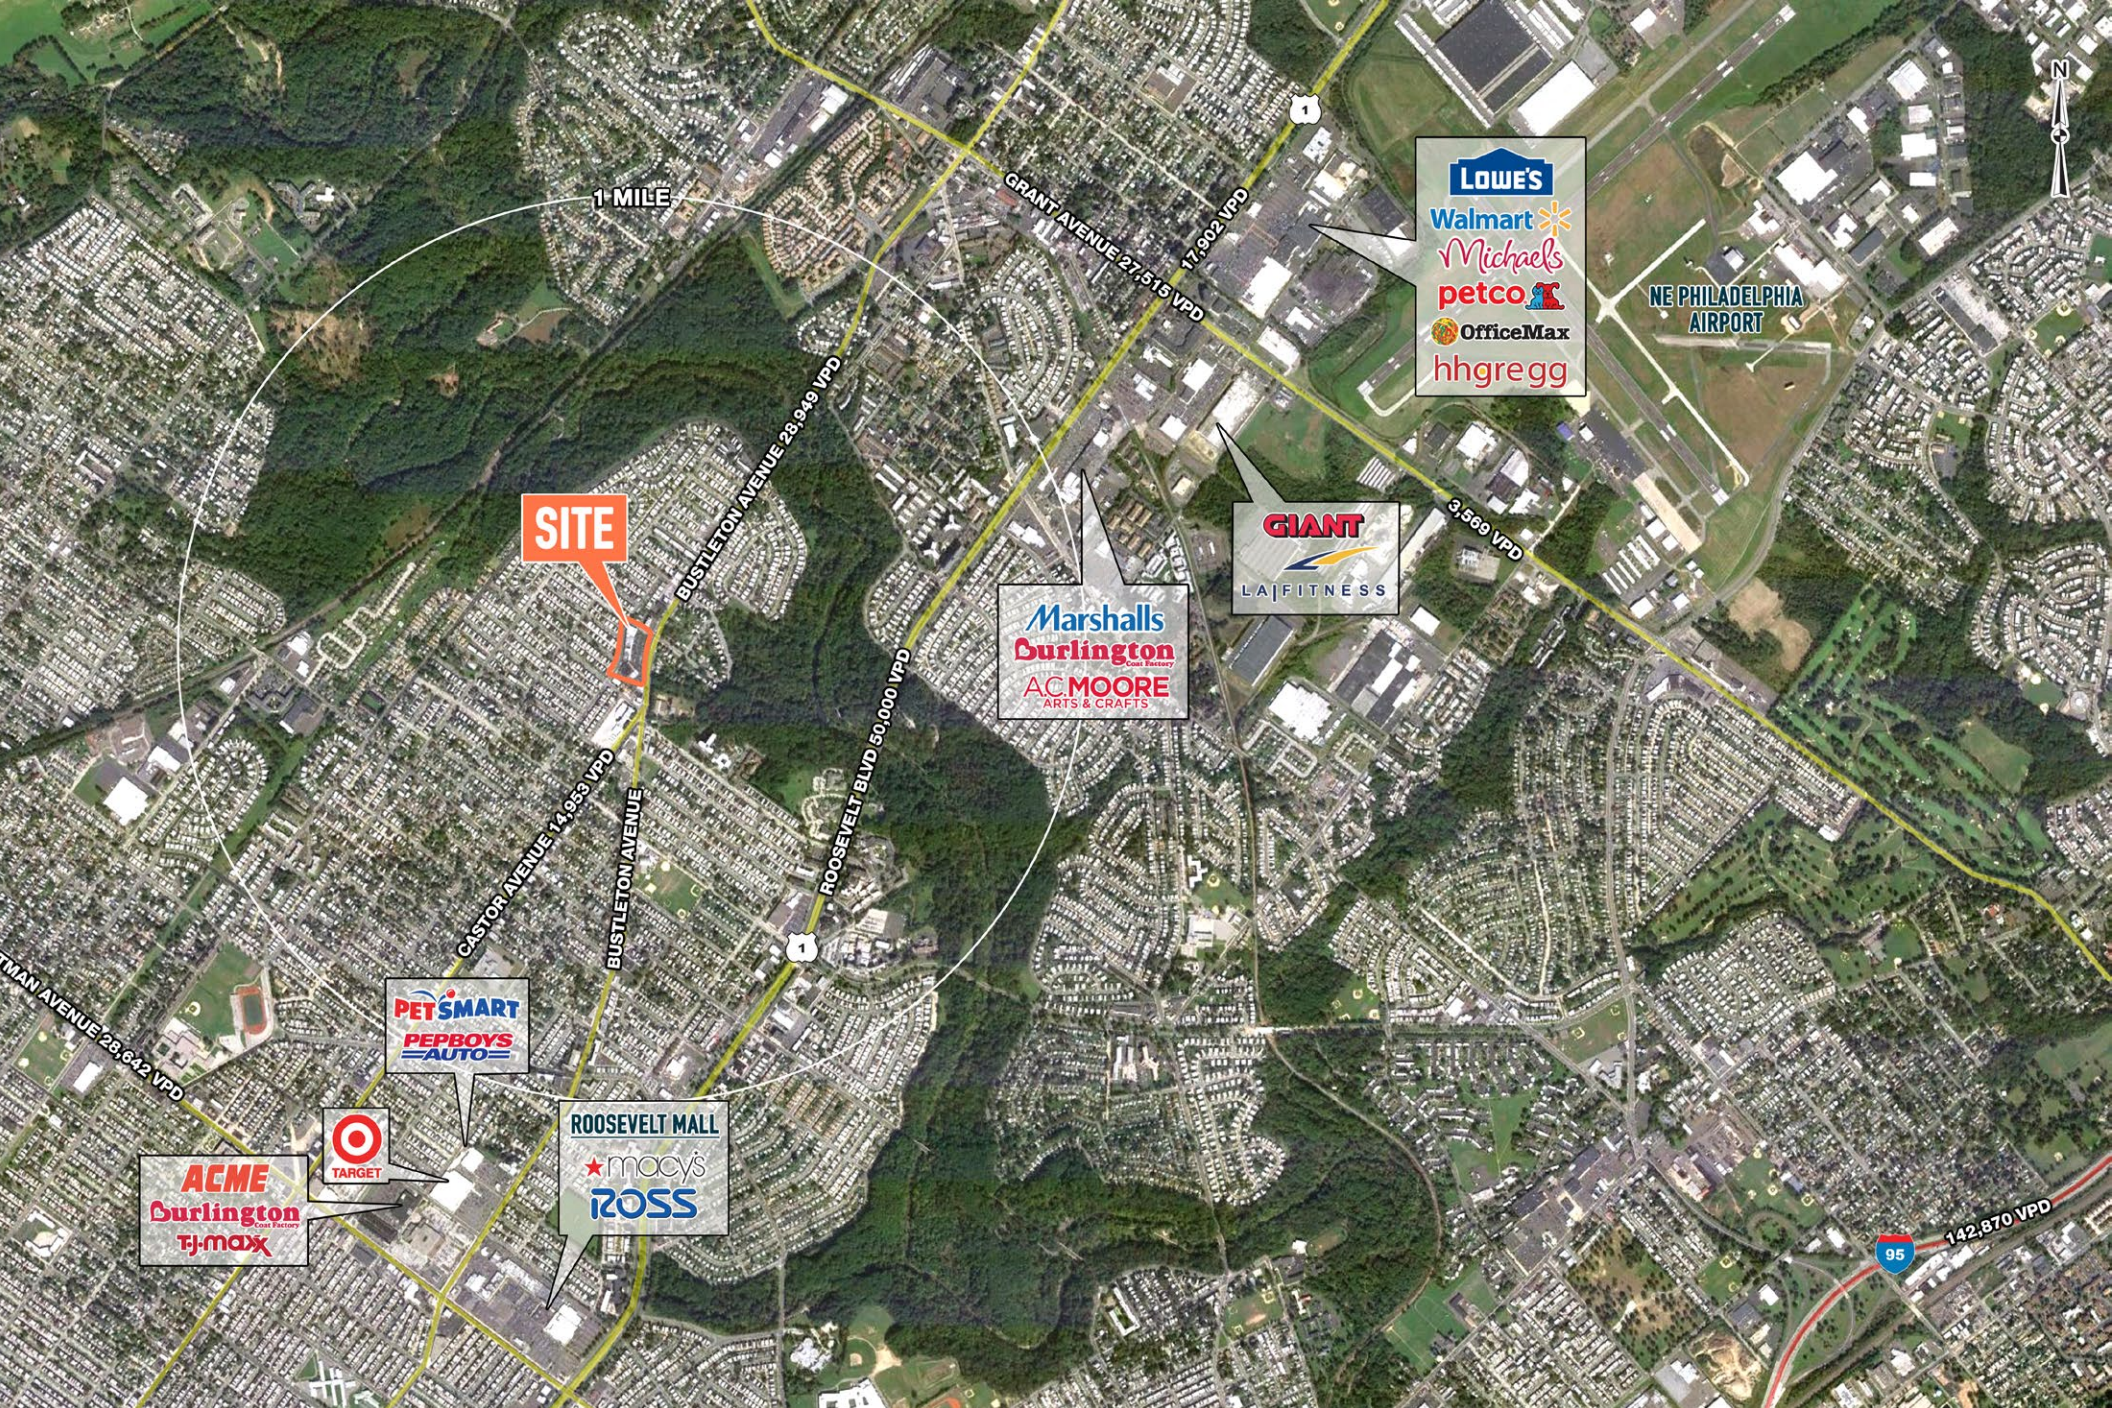

BELL'S CORNER SHOPPING CENTER
PHILADELPHIA, PA
BUSTLETON AVENUE & FOX CHASE ROAD

MetroCommercial.com