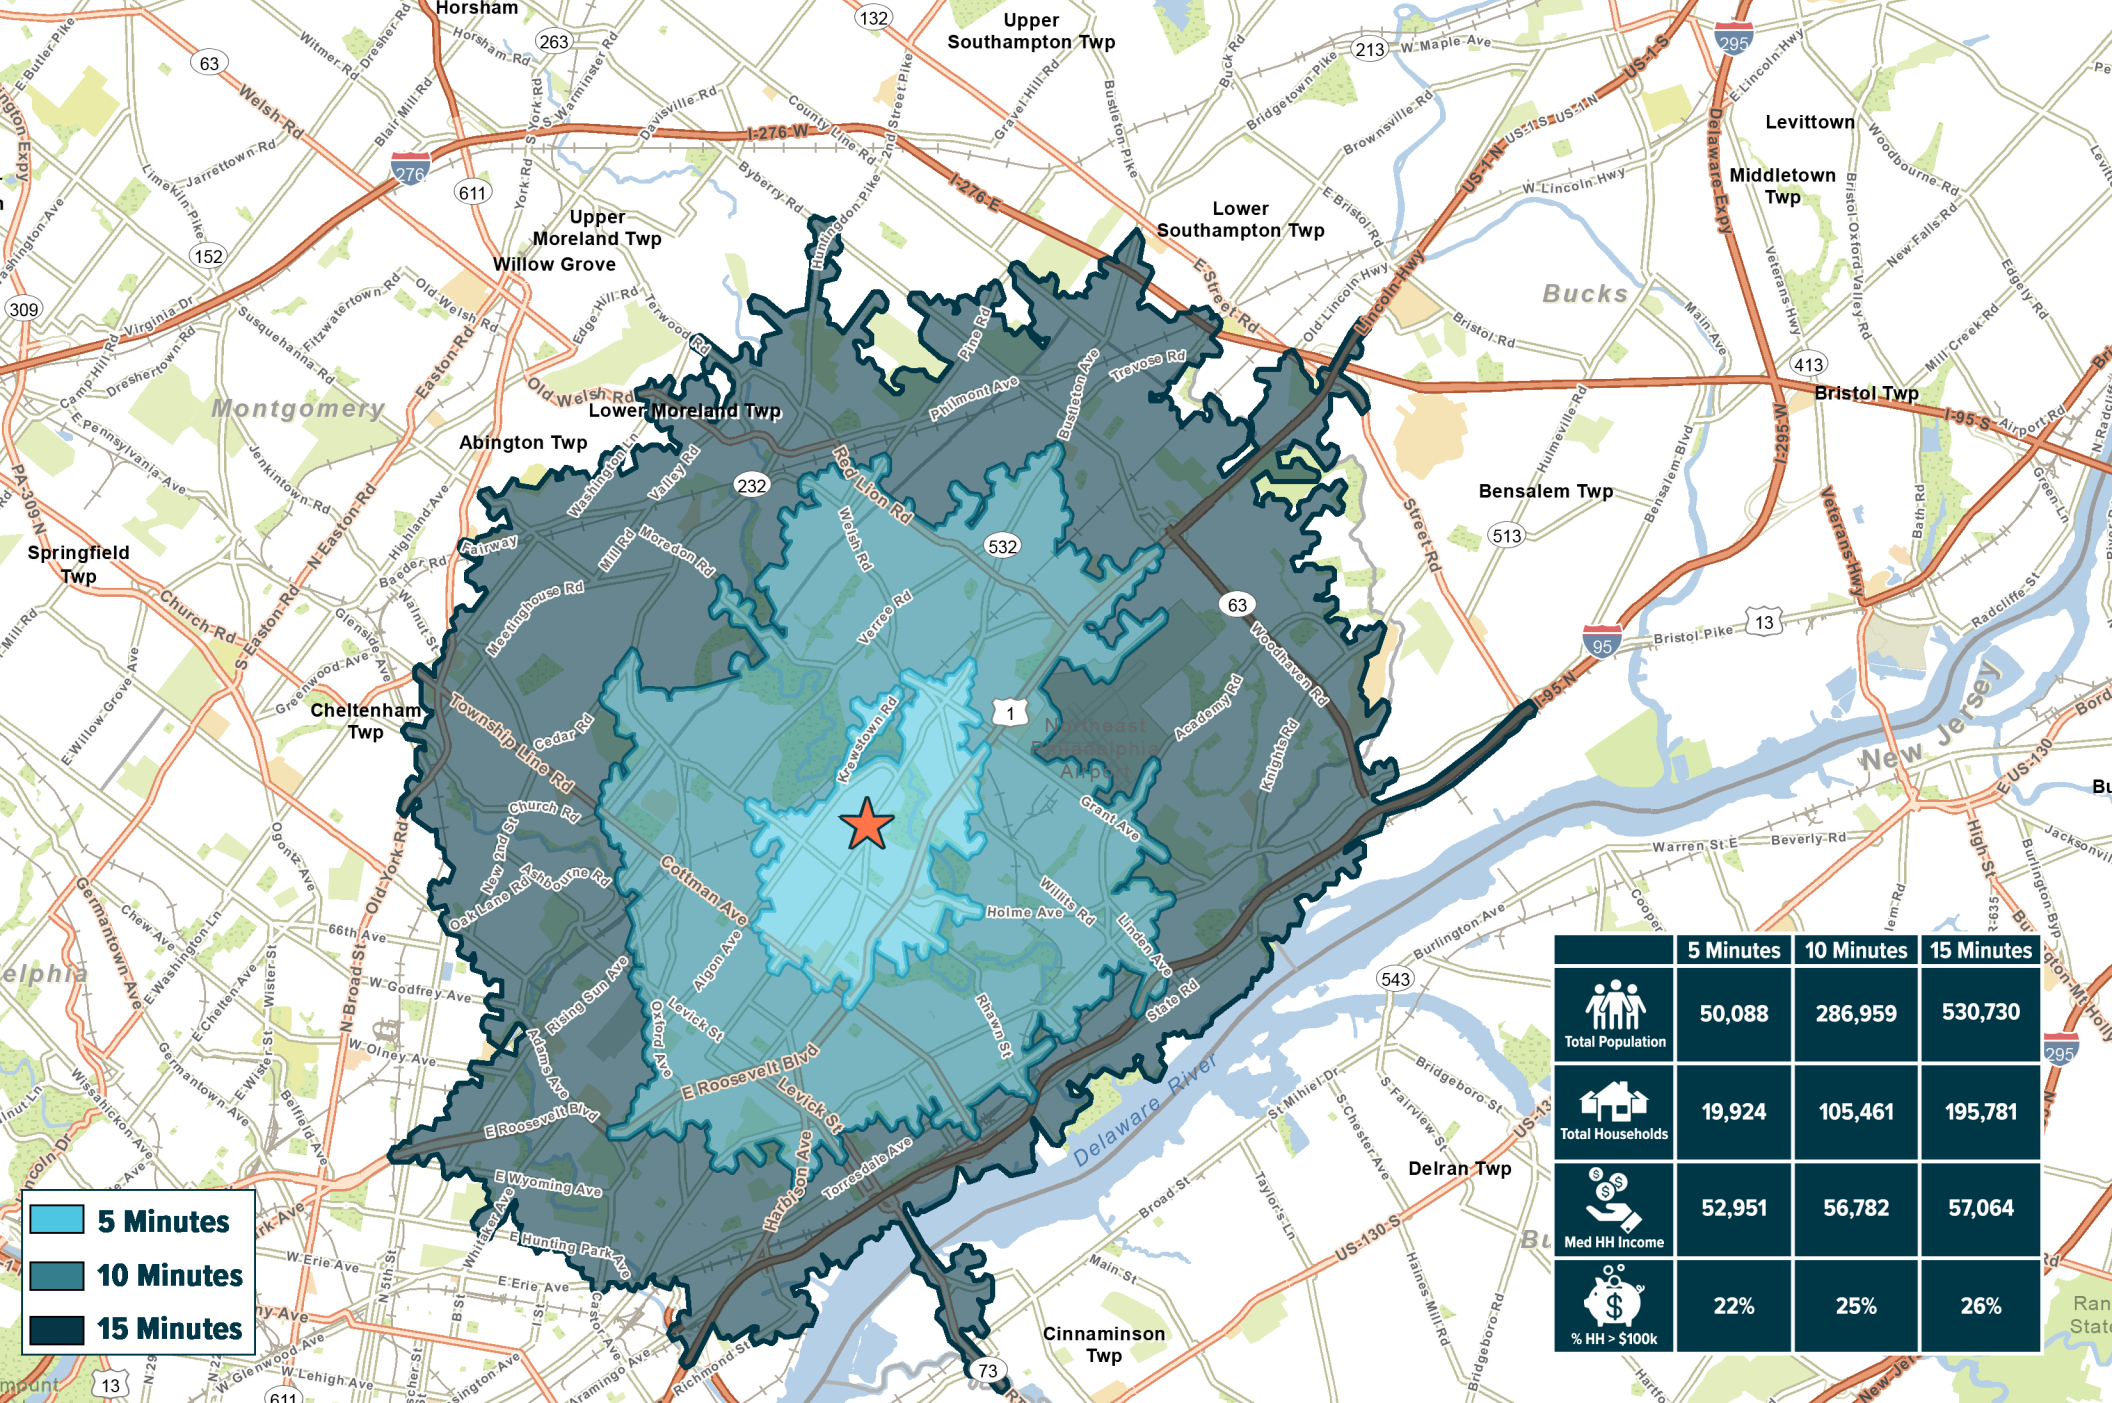

5 Minutes	10 Minutes	15 Minutes
Total Population	50,088	286,959	530,730
Total Households	19,924	105,461	195,781
Med HH Income	52,951	56,782	57,064
% HH > $100k	22%	25%	26%

BELL'S CORNER SHOPPING CENTER
PHILADELPHIA, PA
BUSTLETON AVENUE & FOX CHASE ROAD

MetroCommercial.com