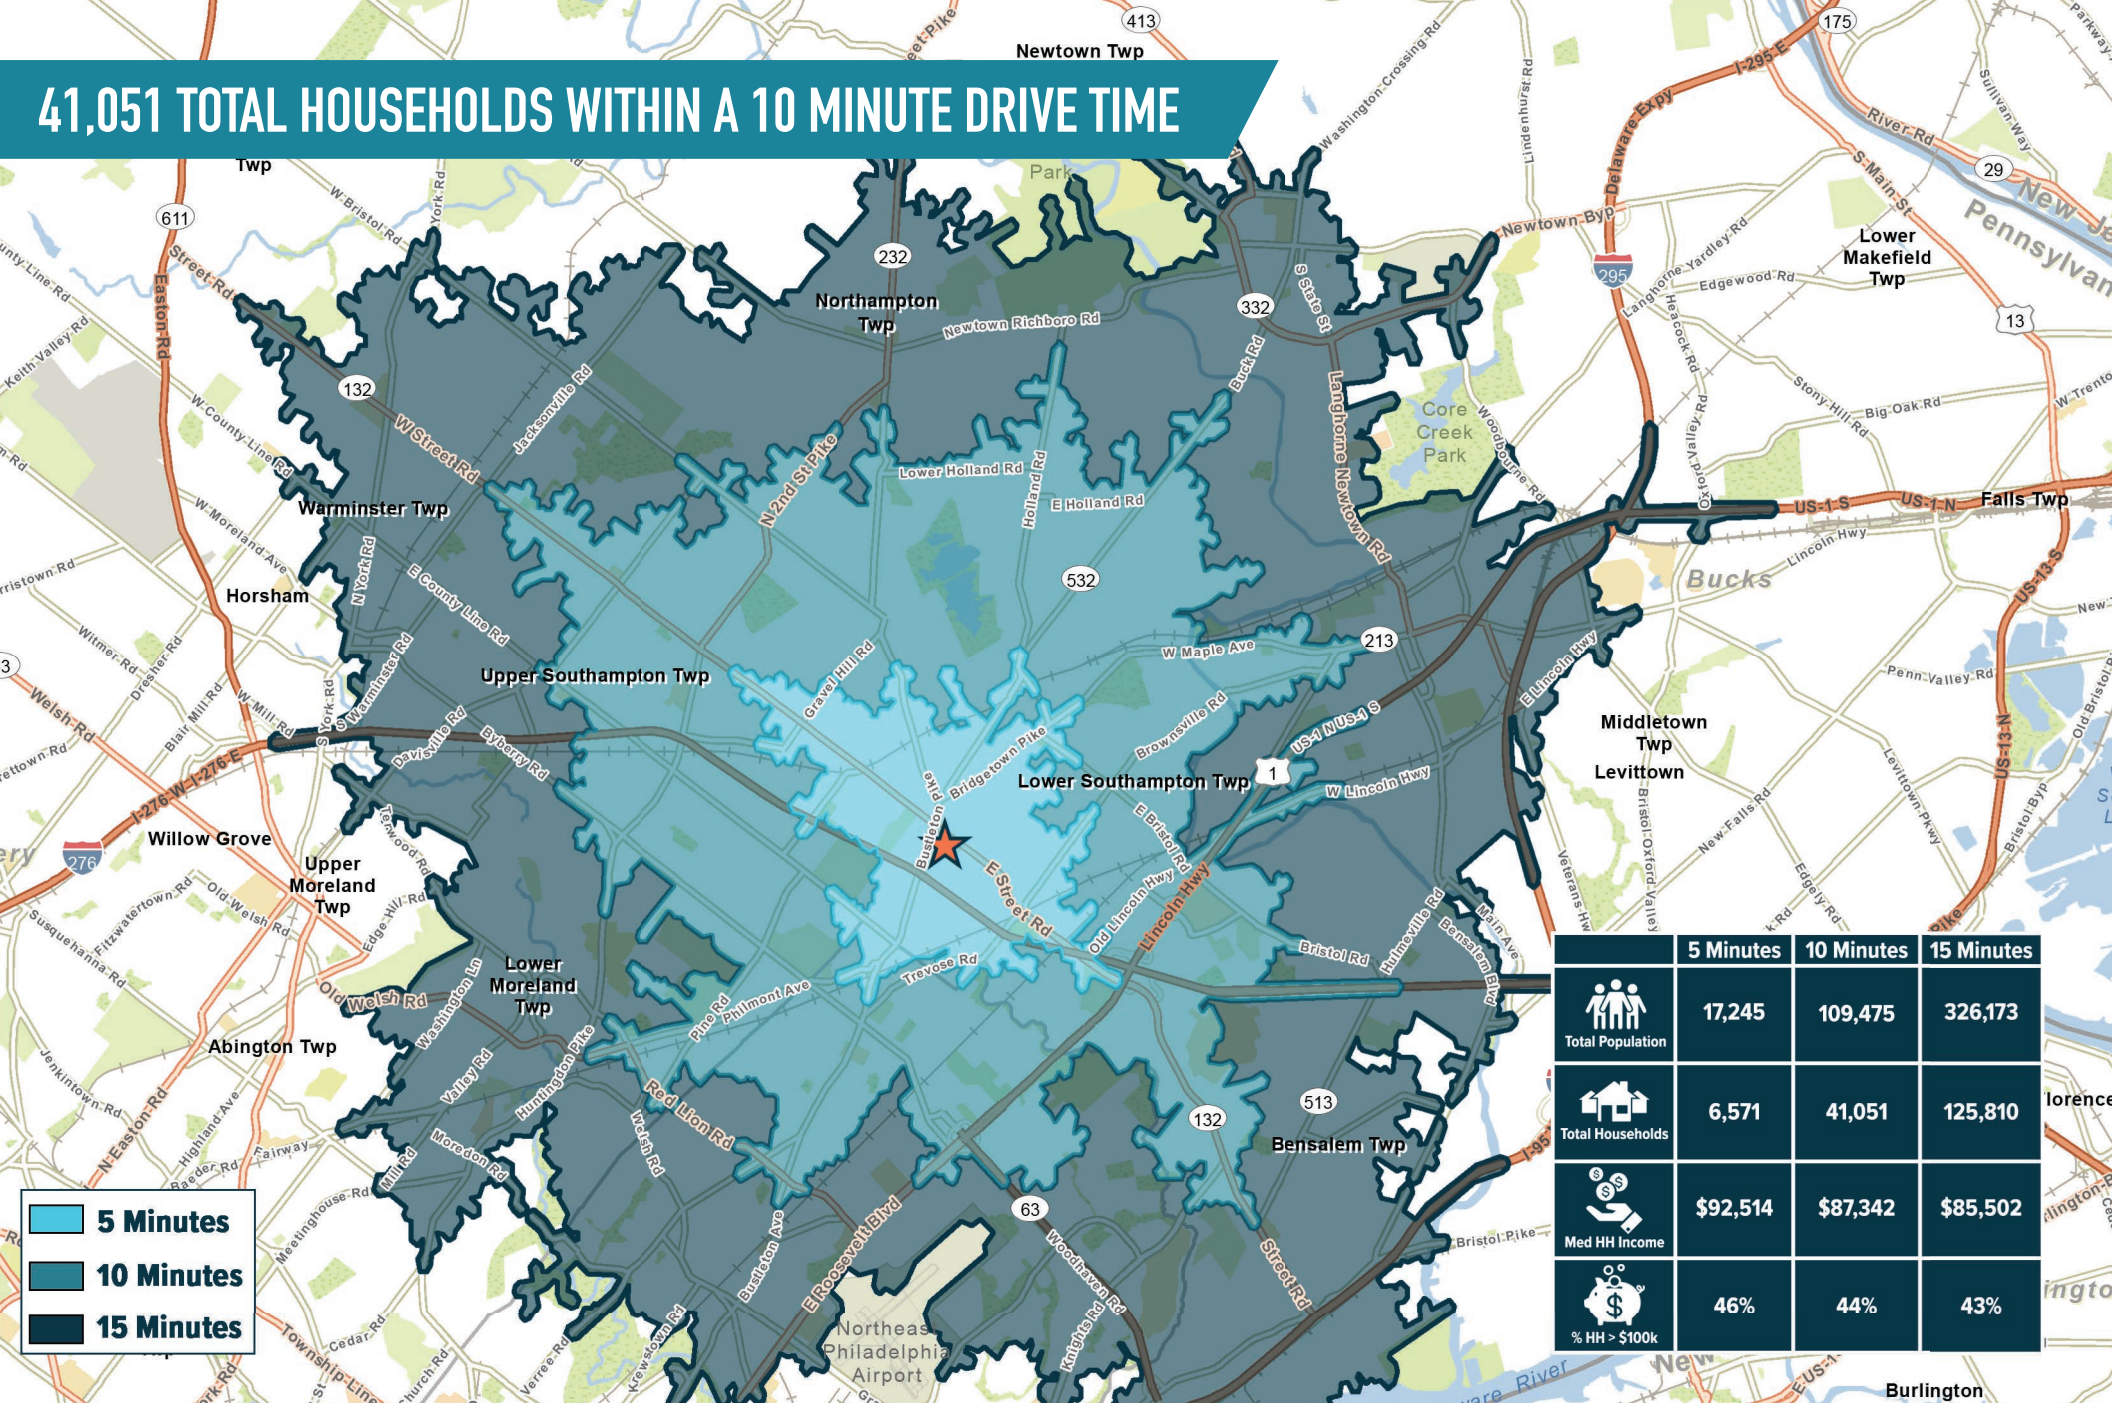

41,051 TOTAL HOUSEHOLDS WITHIN A 10 MINUTE DRIVE TIME

■ 5 Minutes
■ 10 Minutes
■ 15 Minutes

	5 Minutes	10 Minutes	15 Minutes
Total Population	17,245	109,475	326,173
Total Households	6,571	41,051	125,810
Med HH Income	$92,514	$87,342	$85,502
% HH > $100k	46%	44%	43%

BUCKS CROSSING
FEASTERVILLE - TREVOSE, PA
105 EAST STREET ROAD

www.metrocommercial.com