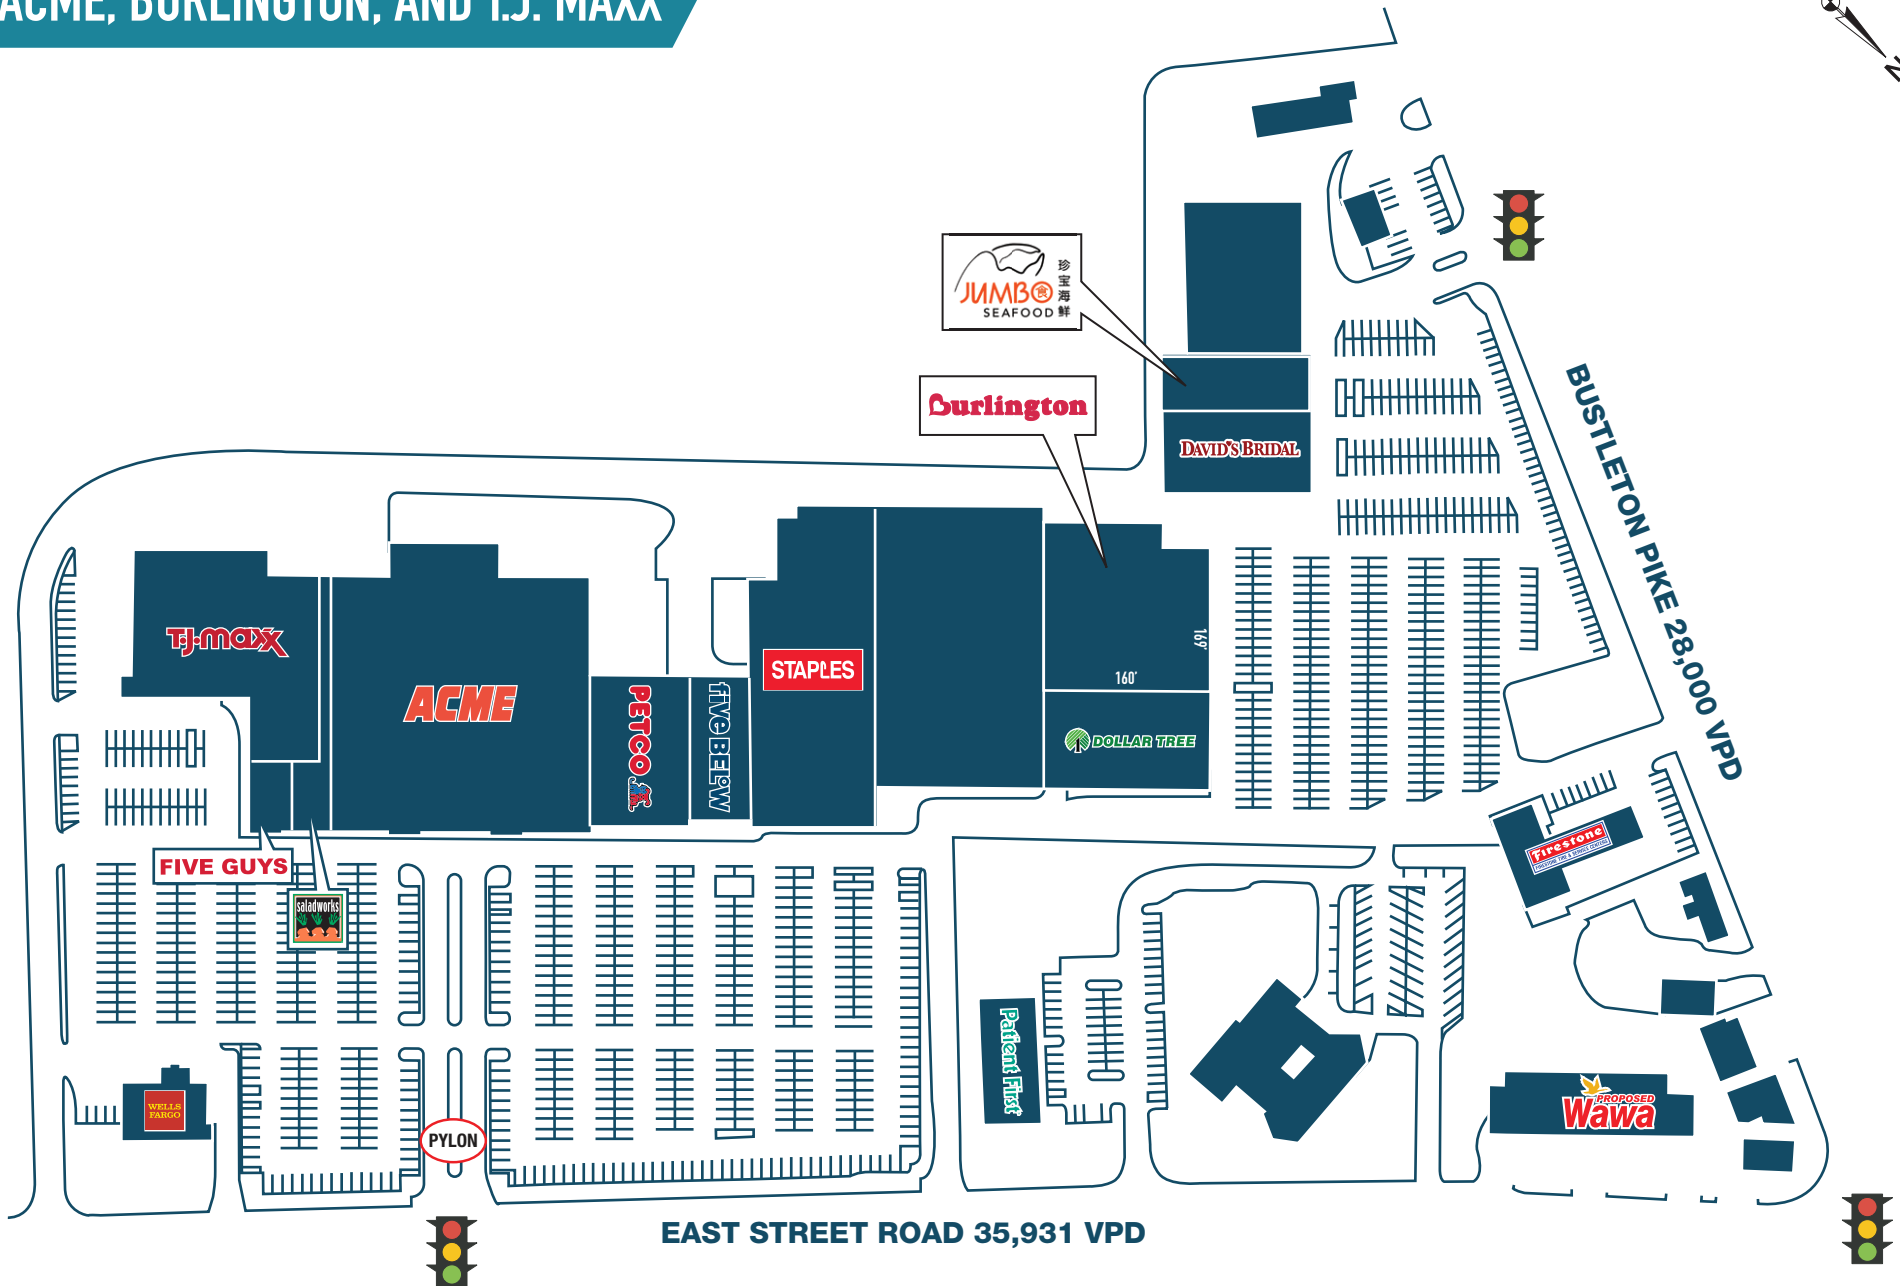

JOIN ACME, BURLINGTON, AND T.J. MAXX

BUCKS CROSSING
FEASTERVILLE - TREVOSE, PA
105 EAST STREET ROAD

www.metrocommercial.com