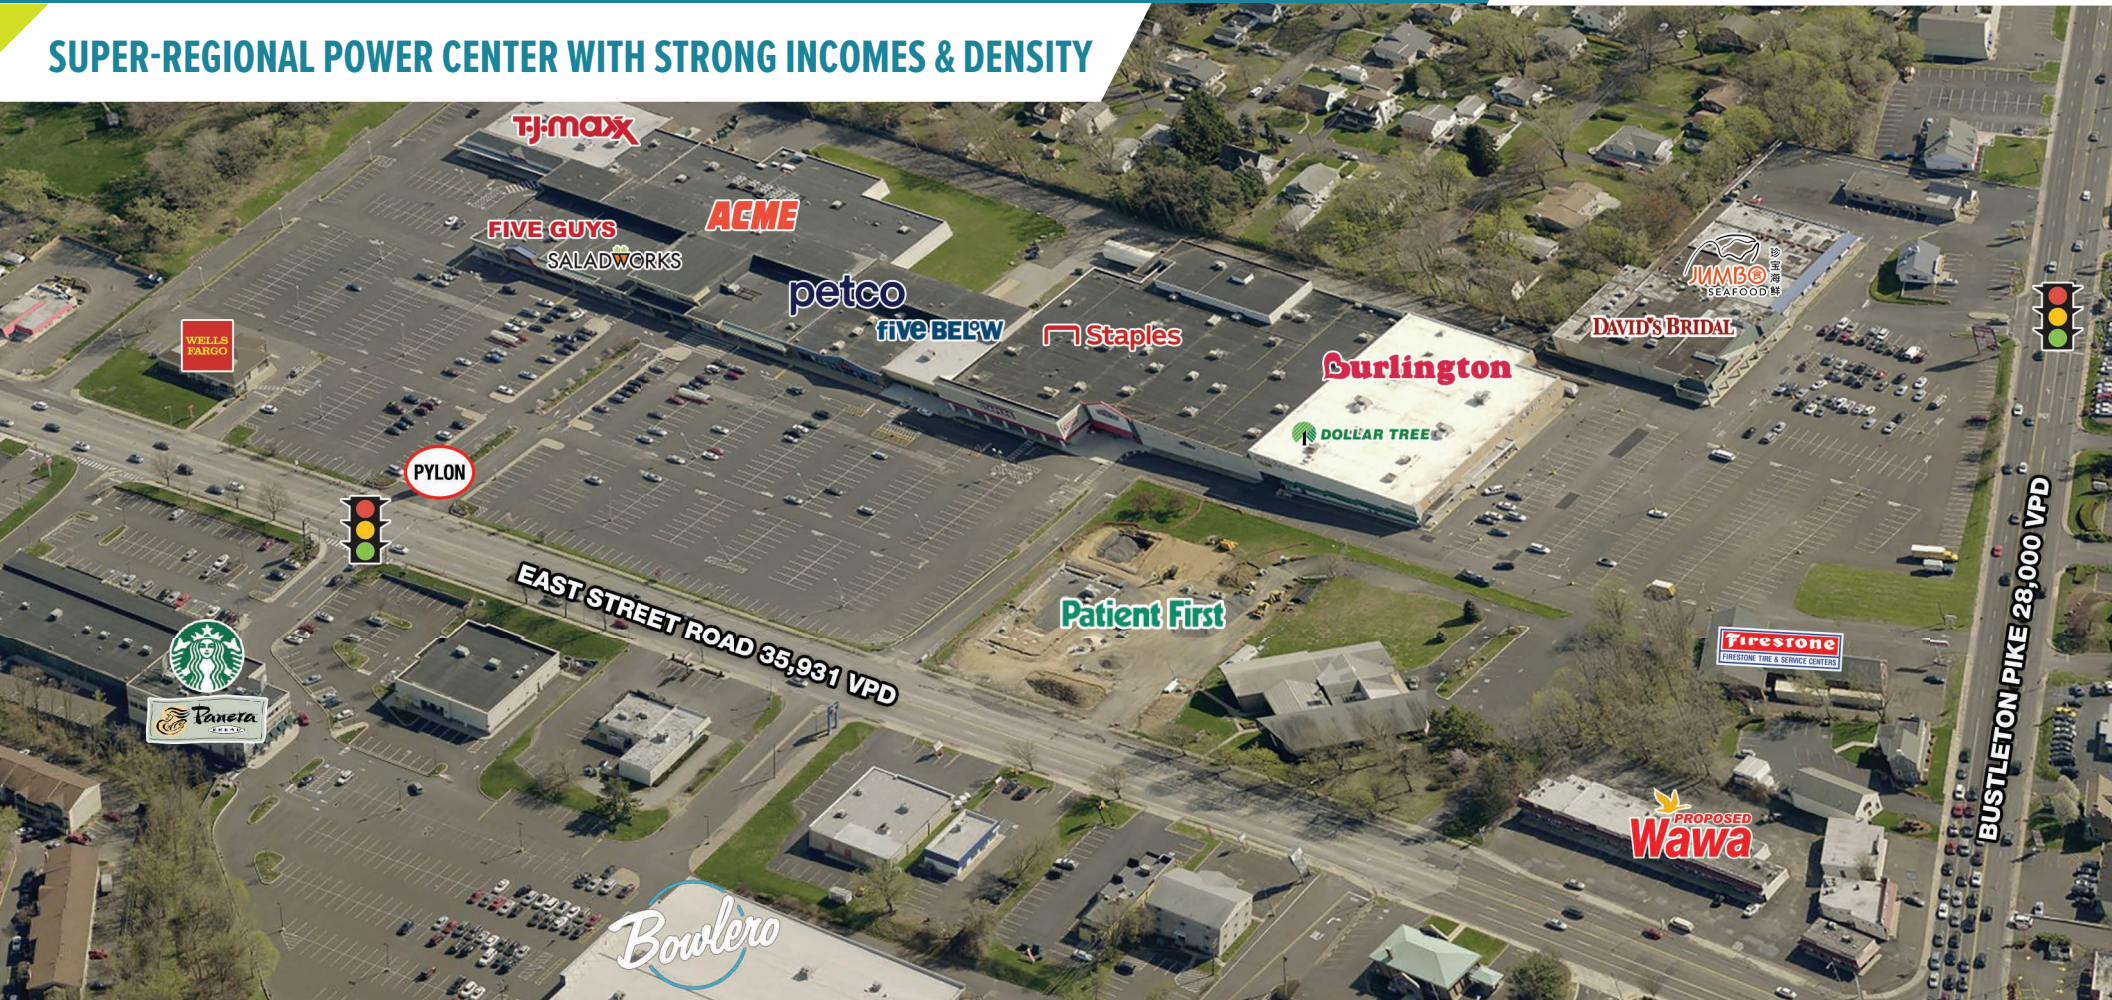

BUCKS CROSSING FEASTERVILLE - TREVOSE, PA

105 EAST STREET ROAD

FULLY LEASED!

PHILADELPHIA MSA

JOIN

ACME TJ-maxx STAPLES

PETCO DAVID'S BRIDAL FIVE BEL'W

DOLLAR TREE Burlington

SUPER-REGIONAL POWER CENTER WITH STRONG INCOMES & DENSITY

MetroCommercial.com | PLYMOUTH MEETING, PA | MOUNT LAUREL, NJ | MIAMI, FL

get in touch.

JOE DOUGHERTY

office 610.825.5222
direct 610.260.2670
jdougherty@metrocommercial.com

JONATHAN SPOERL

office 215.893.0300
direct 215.282.0157
jspoerl@metrocommercial.com