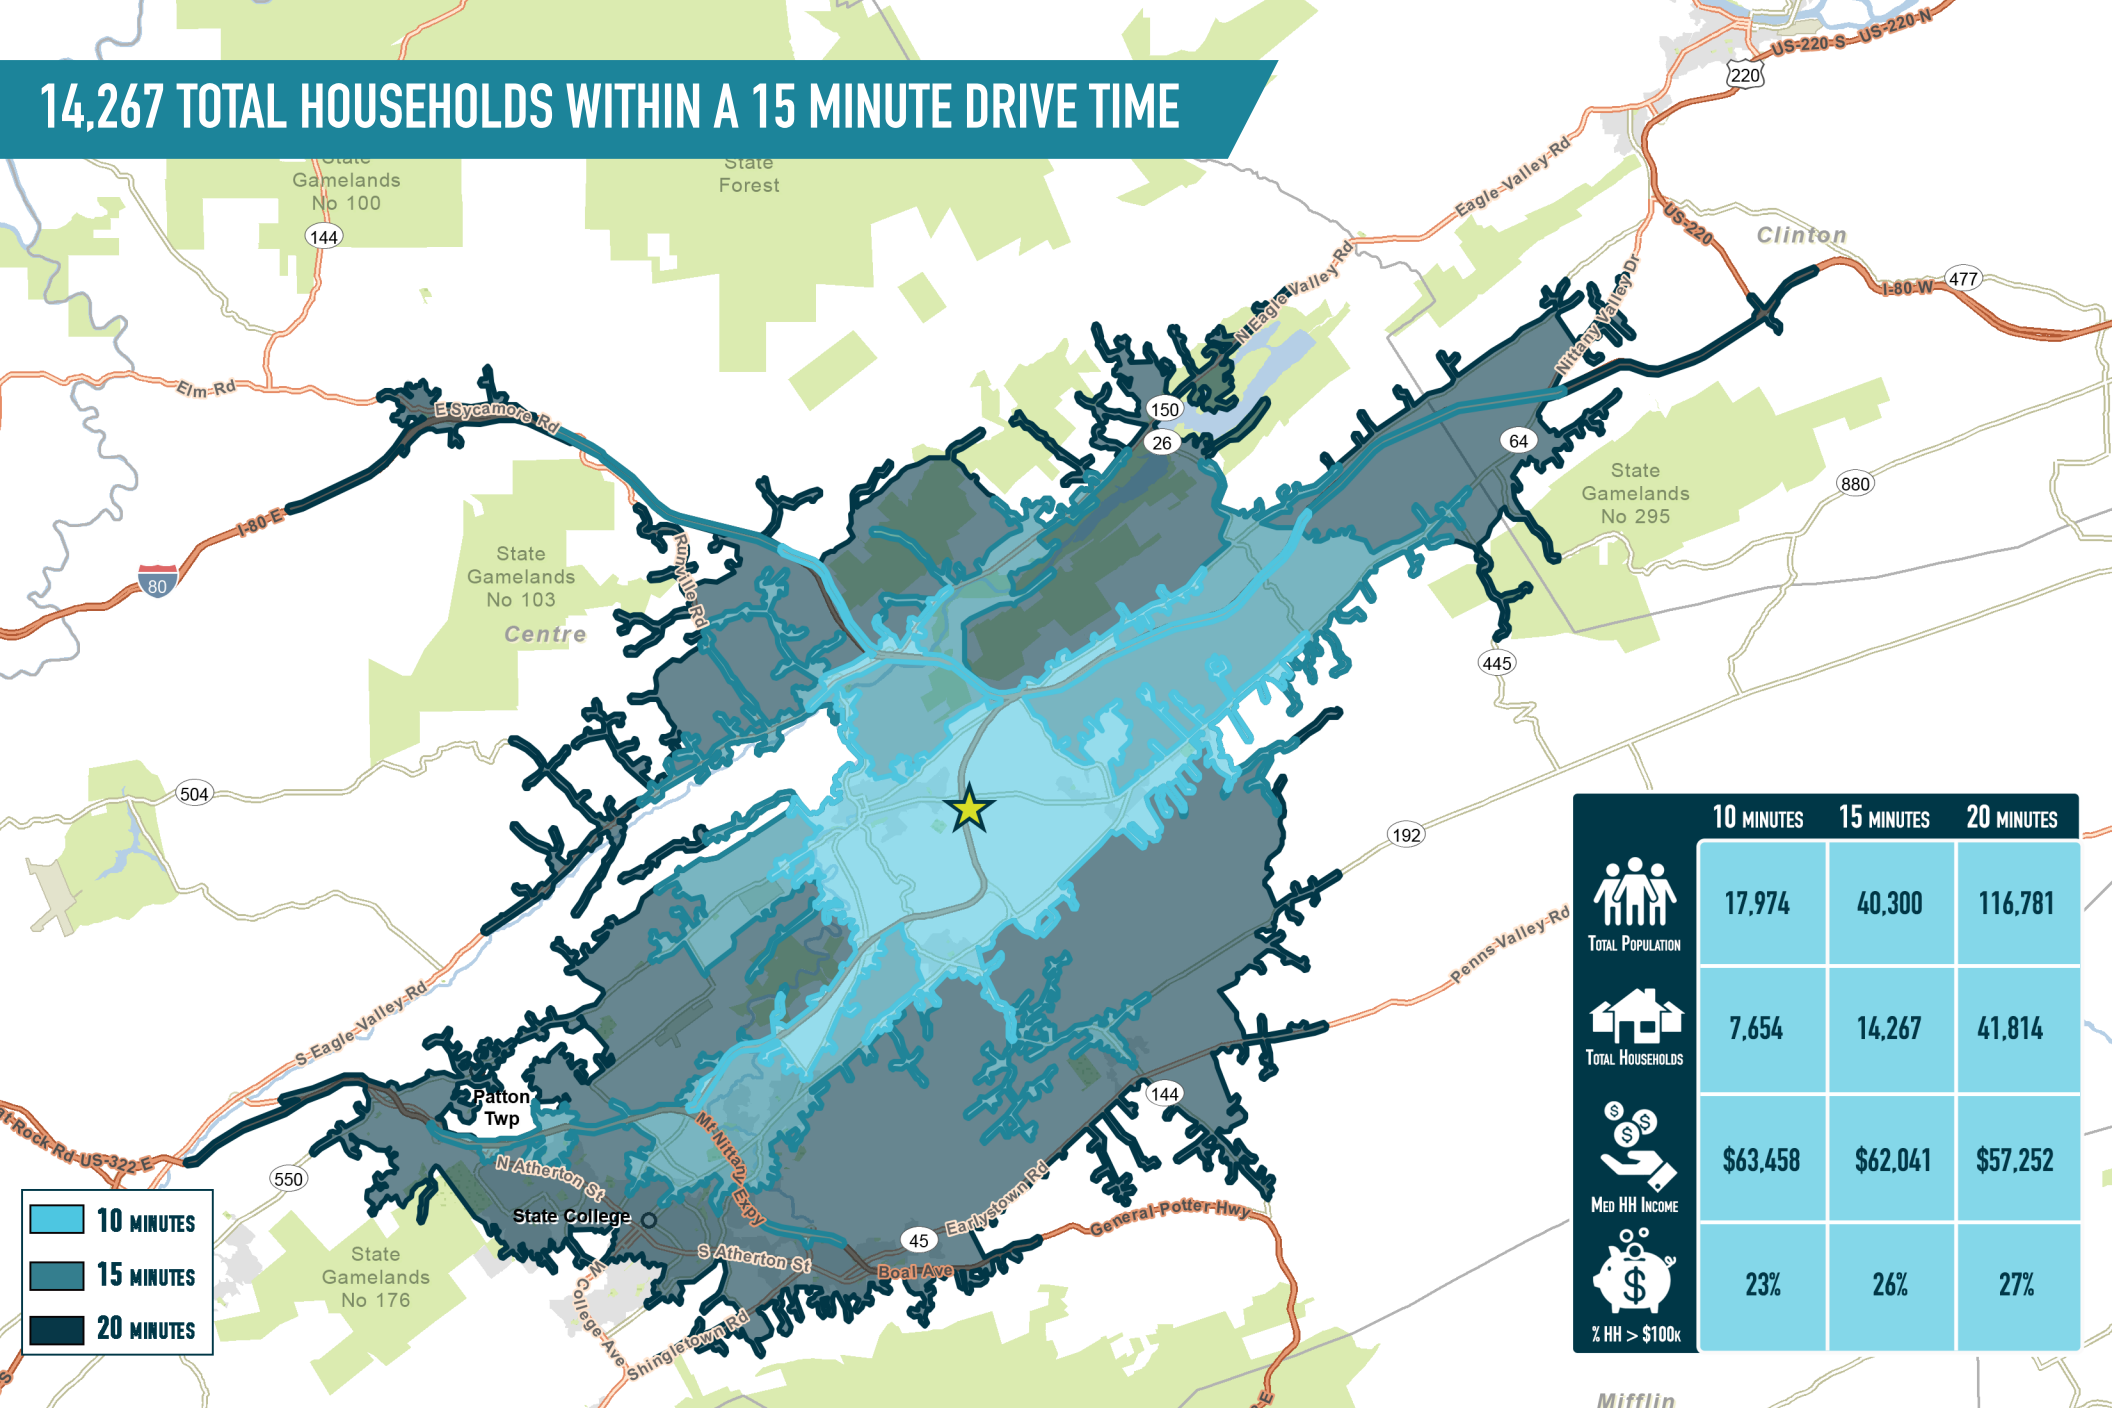

# 14,267 TOTAL HOUSEHOLDS WITHIN A 15 MINUTE DRIVE TIME

	10 MINUTES	15 MINUTES	20 MINUTES
TOTAL POPULATION	17,974	40,300	116,781
TOTAL HOUSEHOLDS	7,654	14,267	41,814
MED HH INCOME	\$63,458	\$62,041	\$57,252
% HH > \$100k	23%	26%	27%