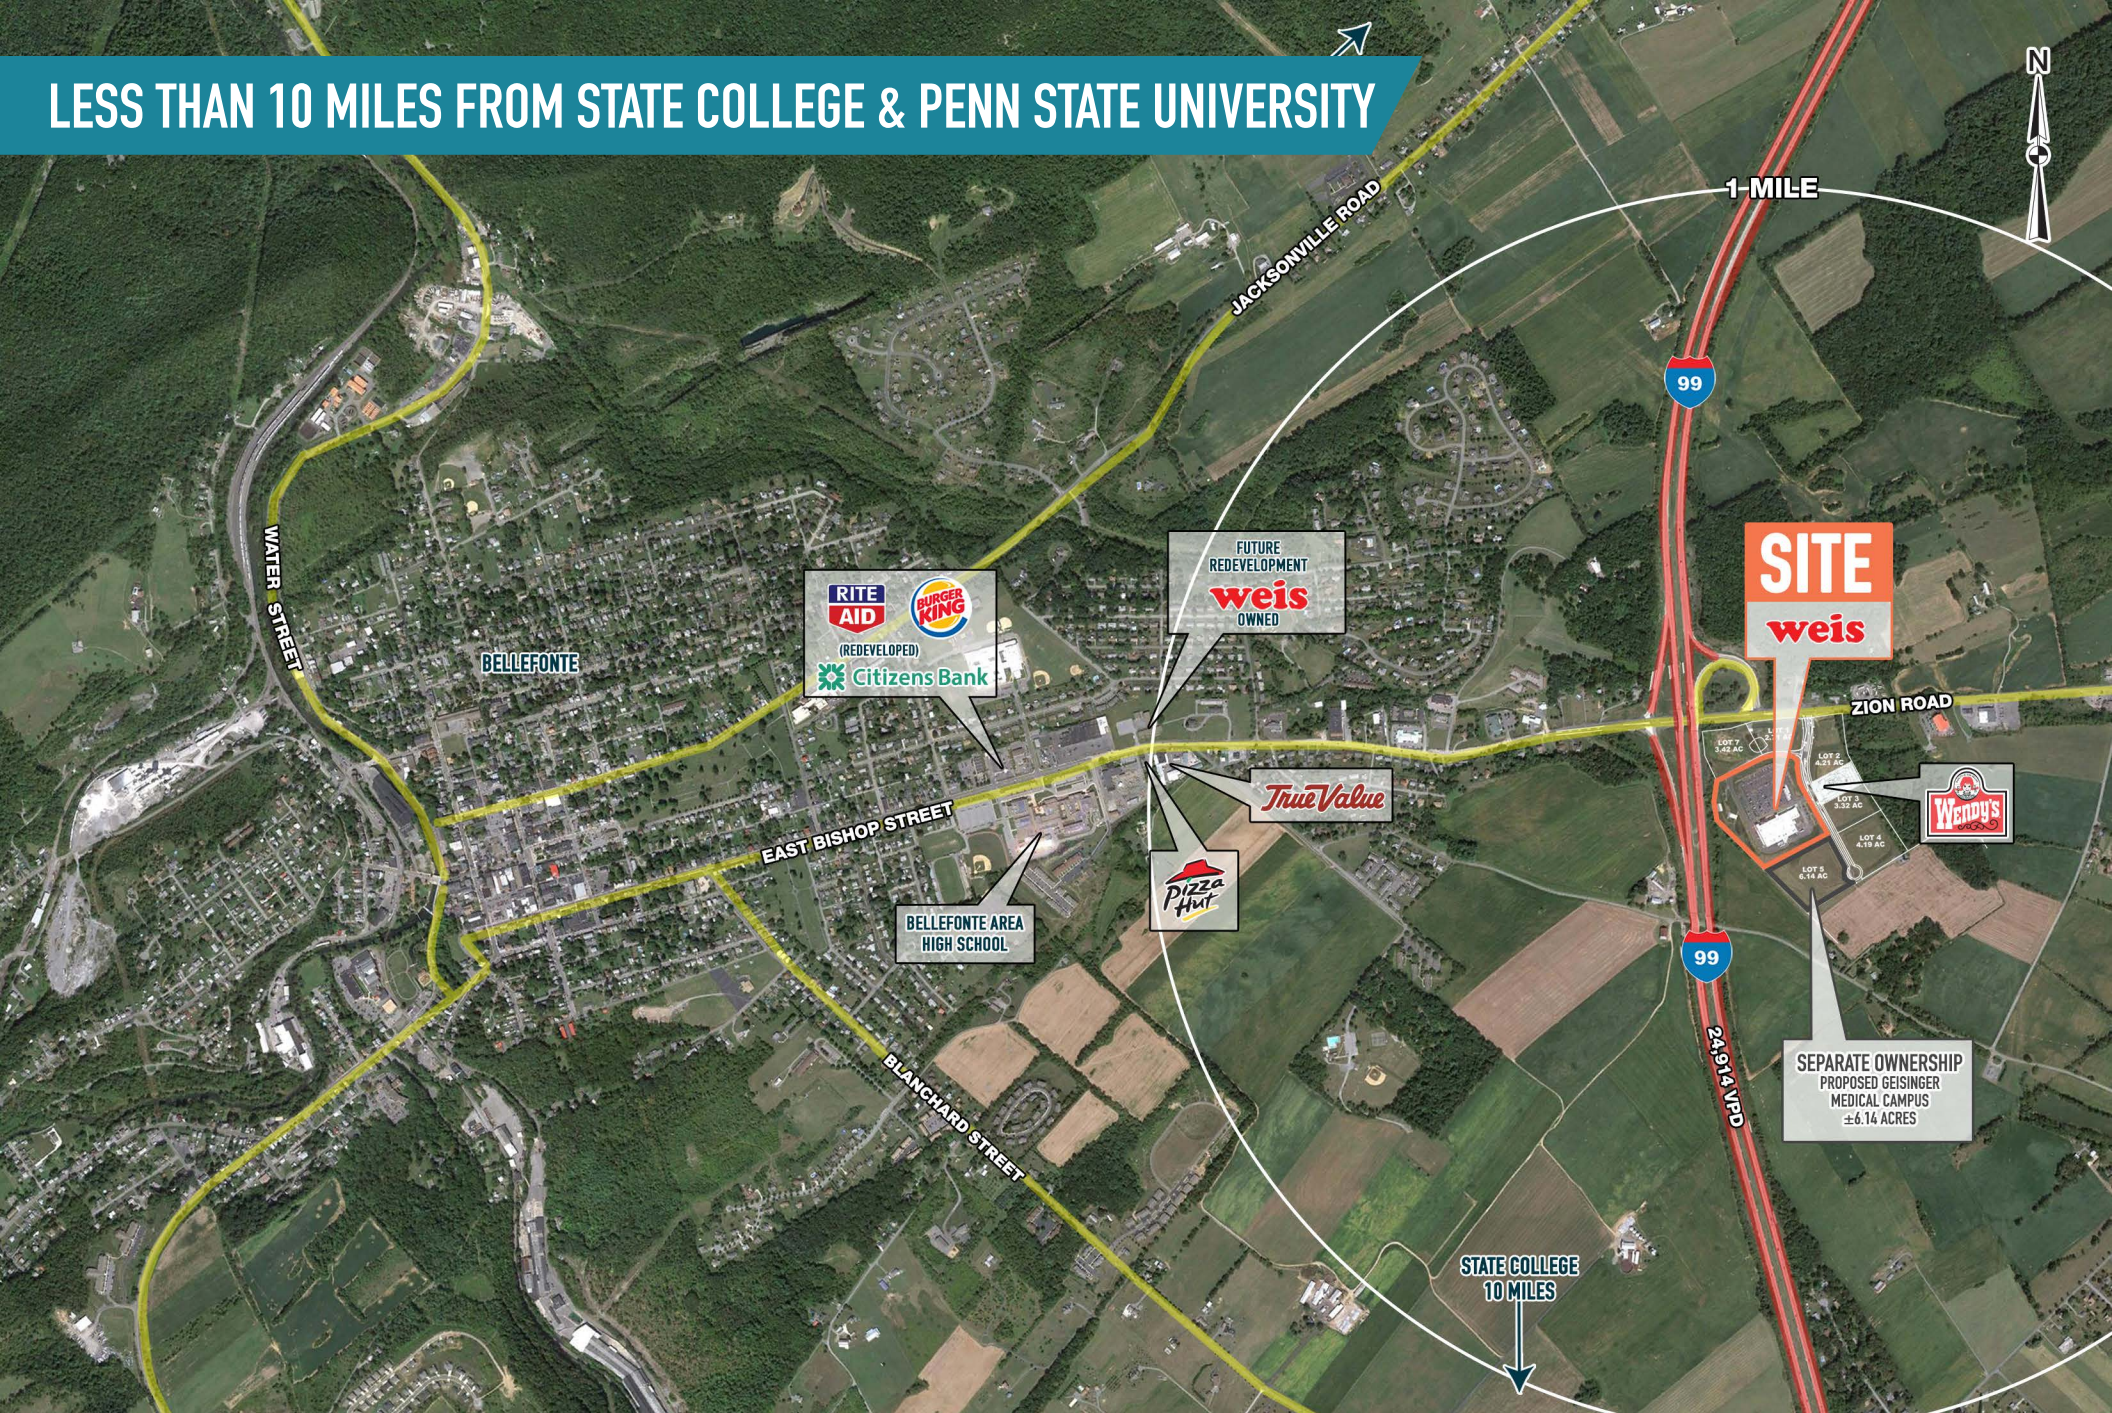

LESS THAN 10 MILES FROM STATE COLLEGE & PENN STATE UNIVERSITY

BELLEFONTE (CENTRE COUNTY), PA
170 BUCKAROO LANE

www.metrocommercial.com